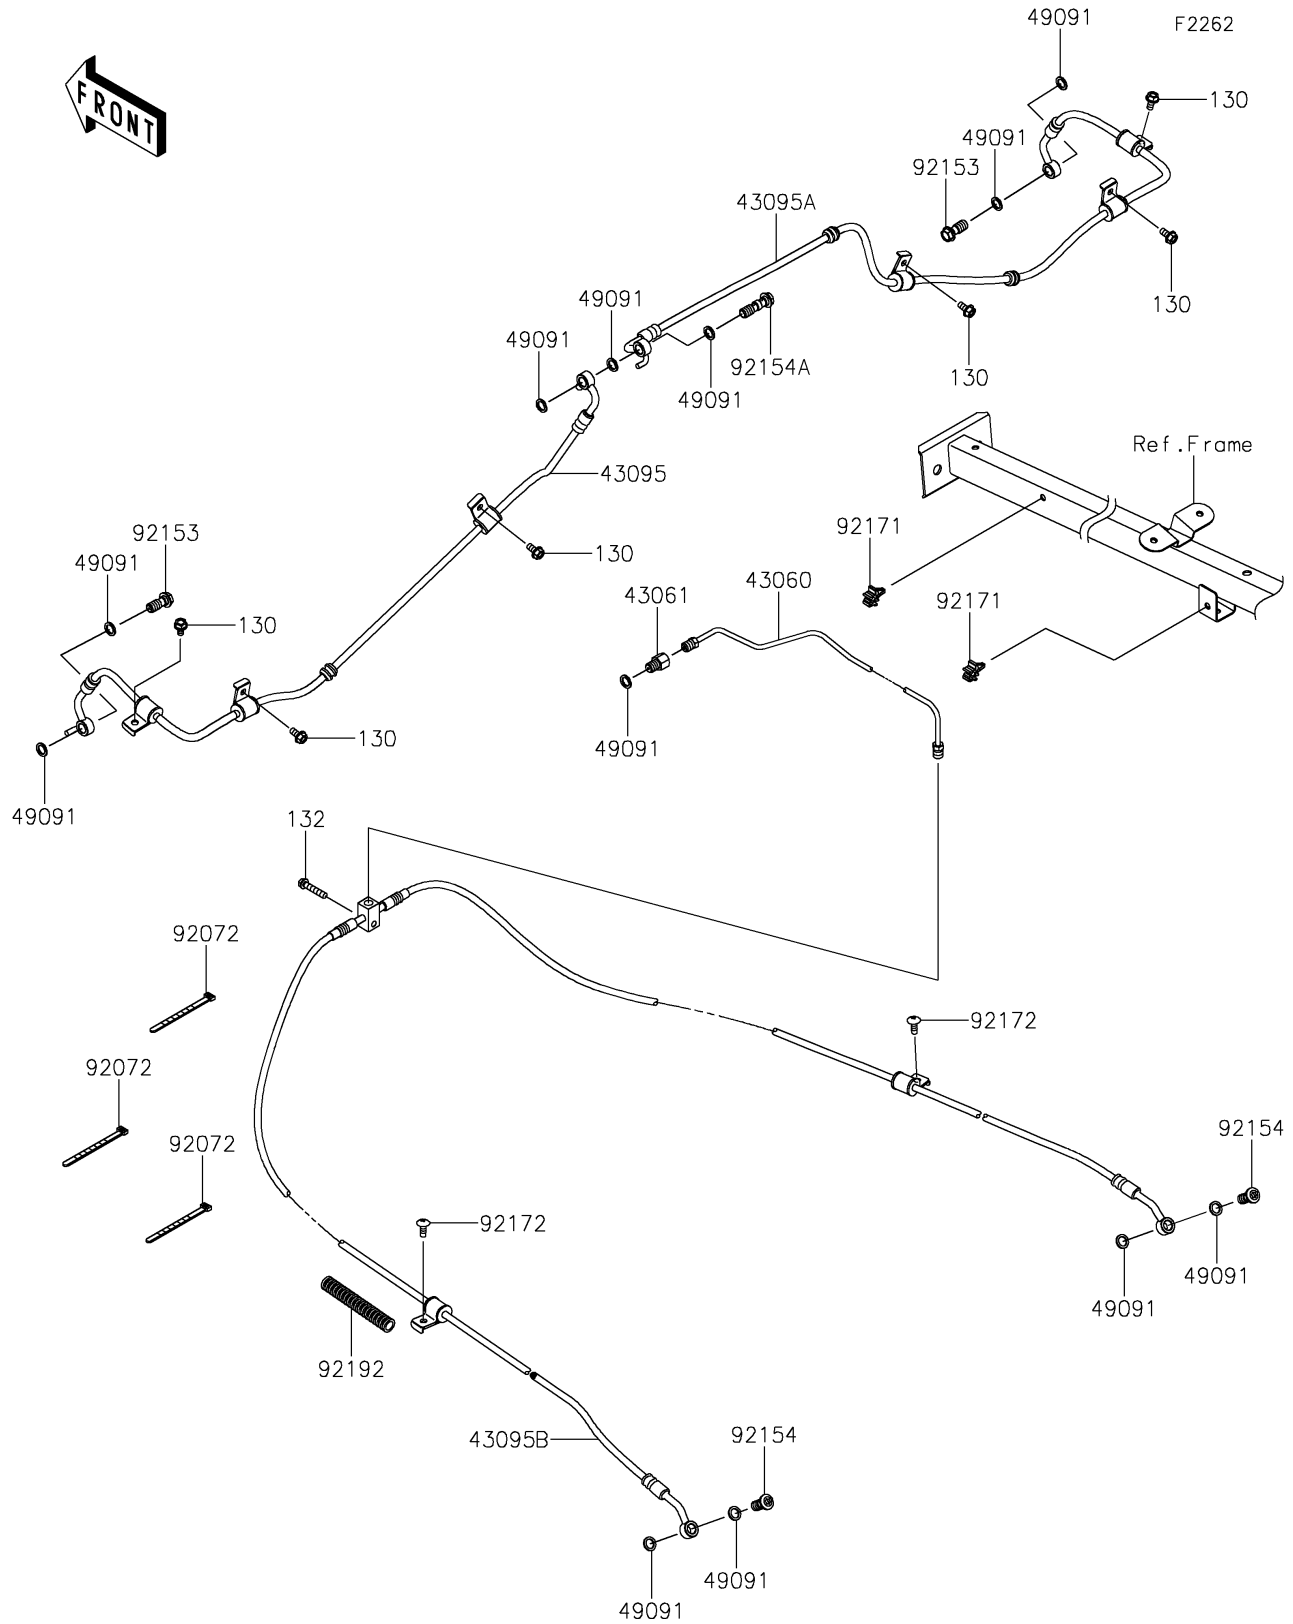

2021 TERYX KRX[®] 1000 PARTS DIAGRAM

Brake Piping

2021 TERYX KRX® 1000 PARTS LIST

Brake Piping

ITEM NAME	PART NUMBER	QUANTITY
PIPE-BRAKE (Ref # 43060)	43060-0339	1
JOINT-BRAKE,M/C (Ref # 43061)	43061-0302	1
HOSE-BRAKE,FR,LH (Ref # 43095)	43095-1637	1
HOSE-BRAKE,FR,RH (Ref # 43095A)	43095-1638	1
HOSE-BRAKE,RR (Ref # 43095B)	43095-1746	1
WASHER-SEAL,10.1X14.5X1.5 (Ref # 49091)	49091-0001	12
BAND,L=123 (Ref # 92072)	92072-030	6
BOLT,OIL,L=23 (Ref # 92153)	92153-1419	2
BOLT,HEXALOBULAR,10X21 (Ref # 92154)	92154-1328	2
BOLT,OIL,10X34.5 (Ref # 92154A)	92154-1398	1
CLAMP (Ref # 92171)	92171-0805	2
SCREW,TAPPING,6X16 (Ref # 92172)	92172-0739	2
TUBE,CORRUGATED,L=100 (Ref # 92192)	92192-3809	1
BOLT-FLANGED,6X12 (Ref # 130)	130CA0612	6
BOLT-FLANGED-SMALL,6X30 (Ref # 132)	132BA0630	1