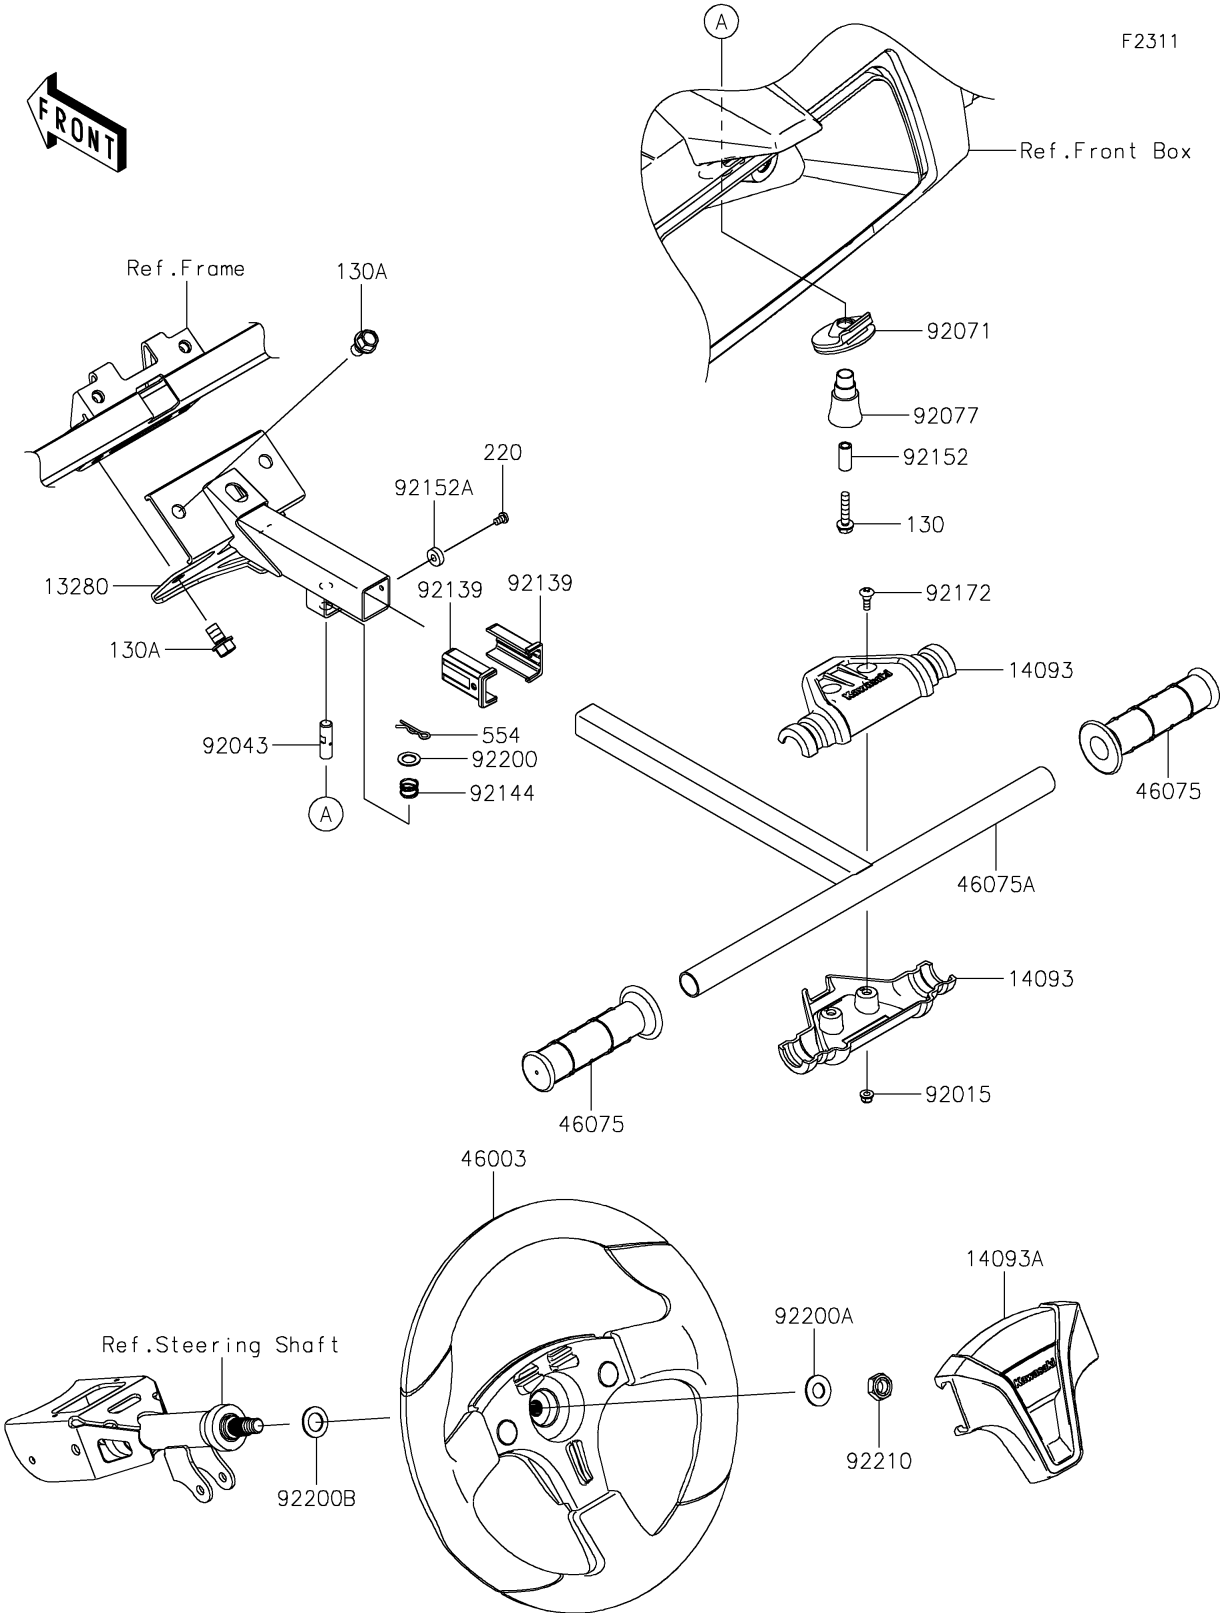

2021 TERYX KRX® 1000 PARTS DIAGRAM

Steering Wheel

2021 TERYX KRX® 1000 PARTS LIST

Steering Wheel

ITEM NAME	PART NUMBER	QUANTITY
HOLDER,PASSENGER GRIP (Ref # 13280)	13280-0940	1
COVER,PASSENGER GRIP (Ref # 14093)	14093-0802	2
COVER,HANDLE (Ref # 14093A)	14093-0803	1
HANDLE (Ref # 46003)	46003-0769	1
GRIP (Ref # 46075)	46075-0065	2
GRIP,PIPE (Ref # 46075A)	46075-0637	1
NUT,LOCK,FLANGED,5MM (Ref # 92015)	92015-1752	2
PIN (Ref # 92043)	92043-1734	1
GROMMET (Ref # 92071)	92071-0796	1
KNOB (Ref # 92077)	92077-0039	1
BUSHING (Ref # 92139)	92139-0971	2
SPRING,ROCKER ARM,SHORT (Ref # 92144)	92144-1255	1
COLLAR,6.2X10X22.2 (Ref # 92152)	92152-2552	1
COLLAR,5.7X14.5X4.55 (Ref # 92152A)	92152-2608	1
SCREW,5MM (Ref # 92172)	92172-0261	2
WASHER,11X18X1 (Ref # 92200)	92200-0324	1
WASHER,12.1X25X1.6 (Ref # 92200A)	92200-0455	1
WASHER,15X25X1.6 (Ref # 92200B)	92200-0460	1
NUT,LOCK,12MM (Ref # 92210)	92210-1249	1
BOLT-FLANGED,6X30 (Ref # 130)	130CA0630	1
BOLT-FLANGED,10X16 (Ref # 130A)	130CA1016	4
SCREW-PAN-CROS,5X8 (Ref # 220)	220AA0508	1
PIN-SNAP,10MM (Ref # 554)	554DA1000	1