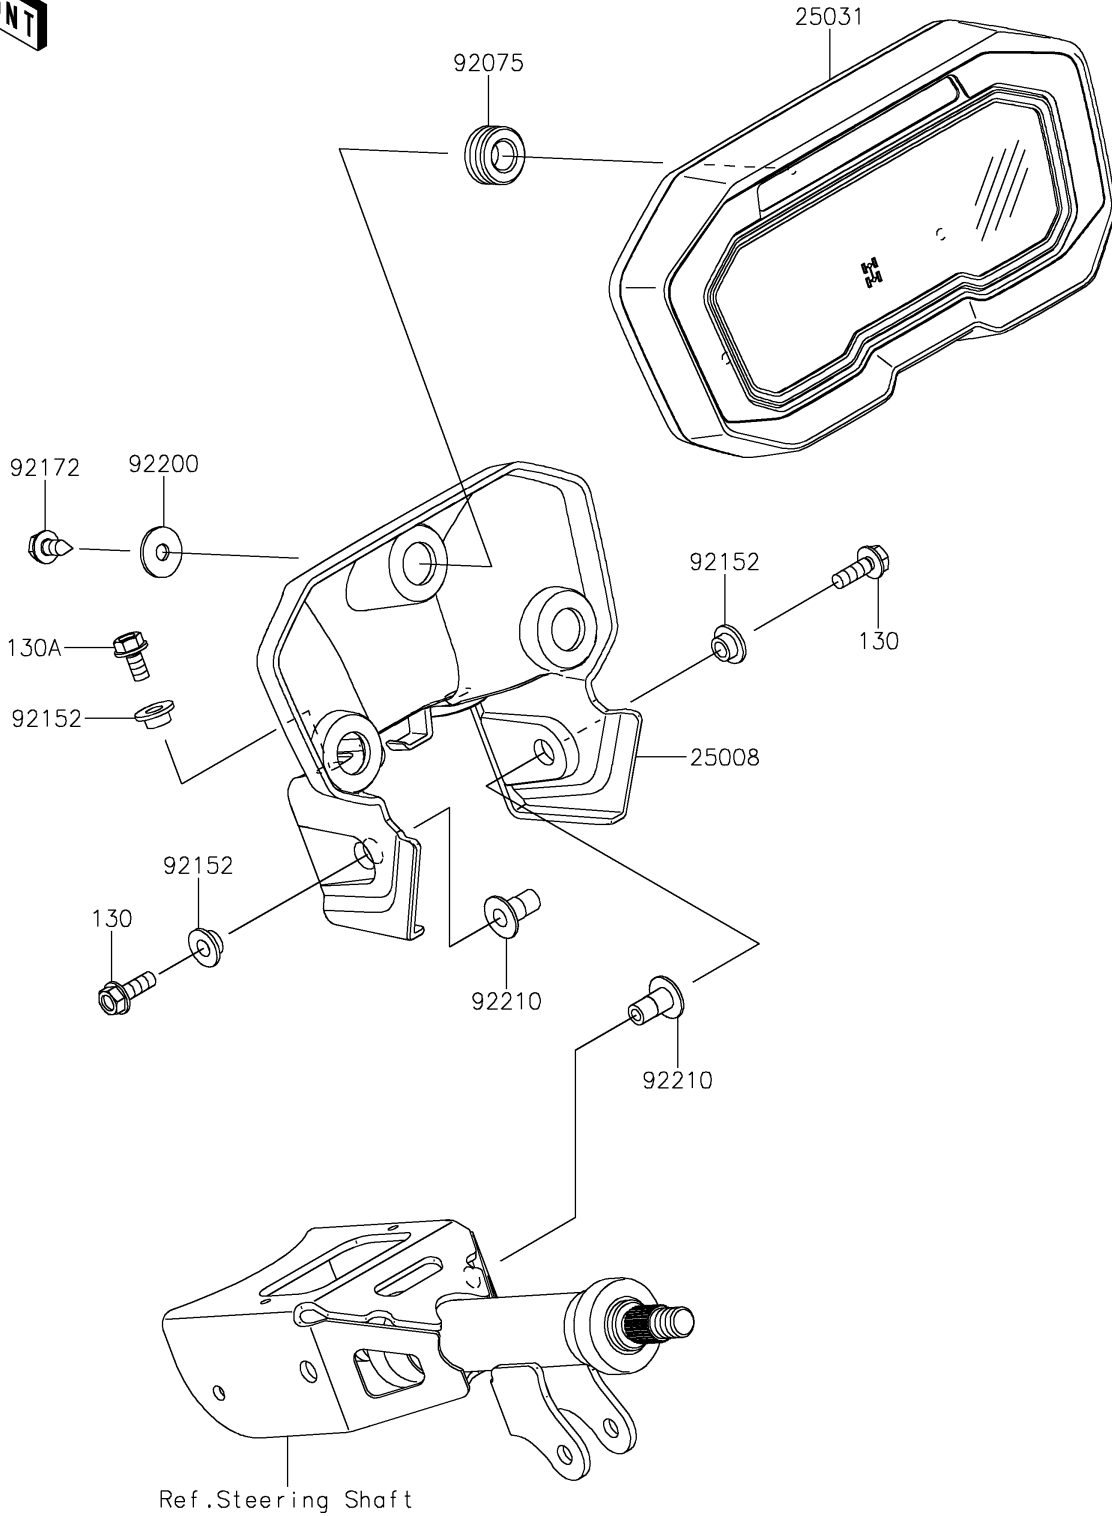

2021 TERYX KRX® 1000 PARTS DIAGRAM

Meter(s)

F2530

2021 TERYX KRX® 1000 PARTS LIST

Meter(s)

ITEM NAME	PART NUMBER	QUANTITY
BRACKET-METER (Ref # 25008)	25008-0049	1
METER-ASSY,LCD (Ref # 25031)	25031-0941	1
DAMPER (Ref # 92075)	92075-1898	3
COLLAR,6.5X10X6.2 (Ref # 92152)	92152-1511	4
SCREW,TAPPING,6X16 (Ref # 92172)	92172-1313	3
WASHER,6.5X20X1.6 (Ref # 92200)	92200-0283	3
NUT,METER BKT SIDE (Ref # 92210)	92210-1760	2
BOLT-FLANGED,6X18 (Ref # 130)	130BA0618	2
BOLT-FLANGED,6X12 (Ref # 130A)	130CA0612	2