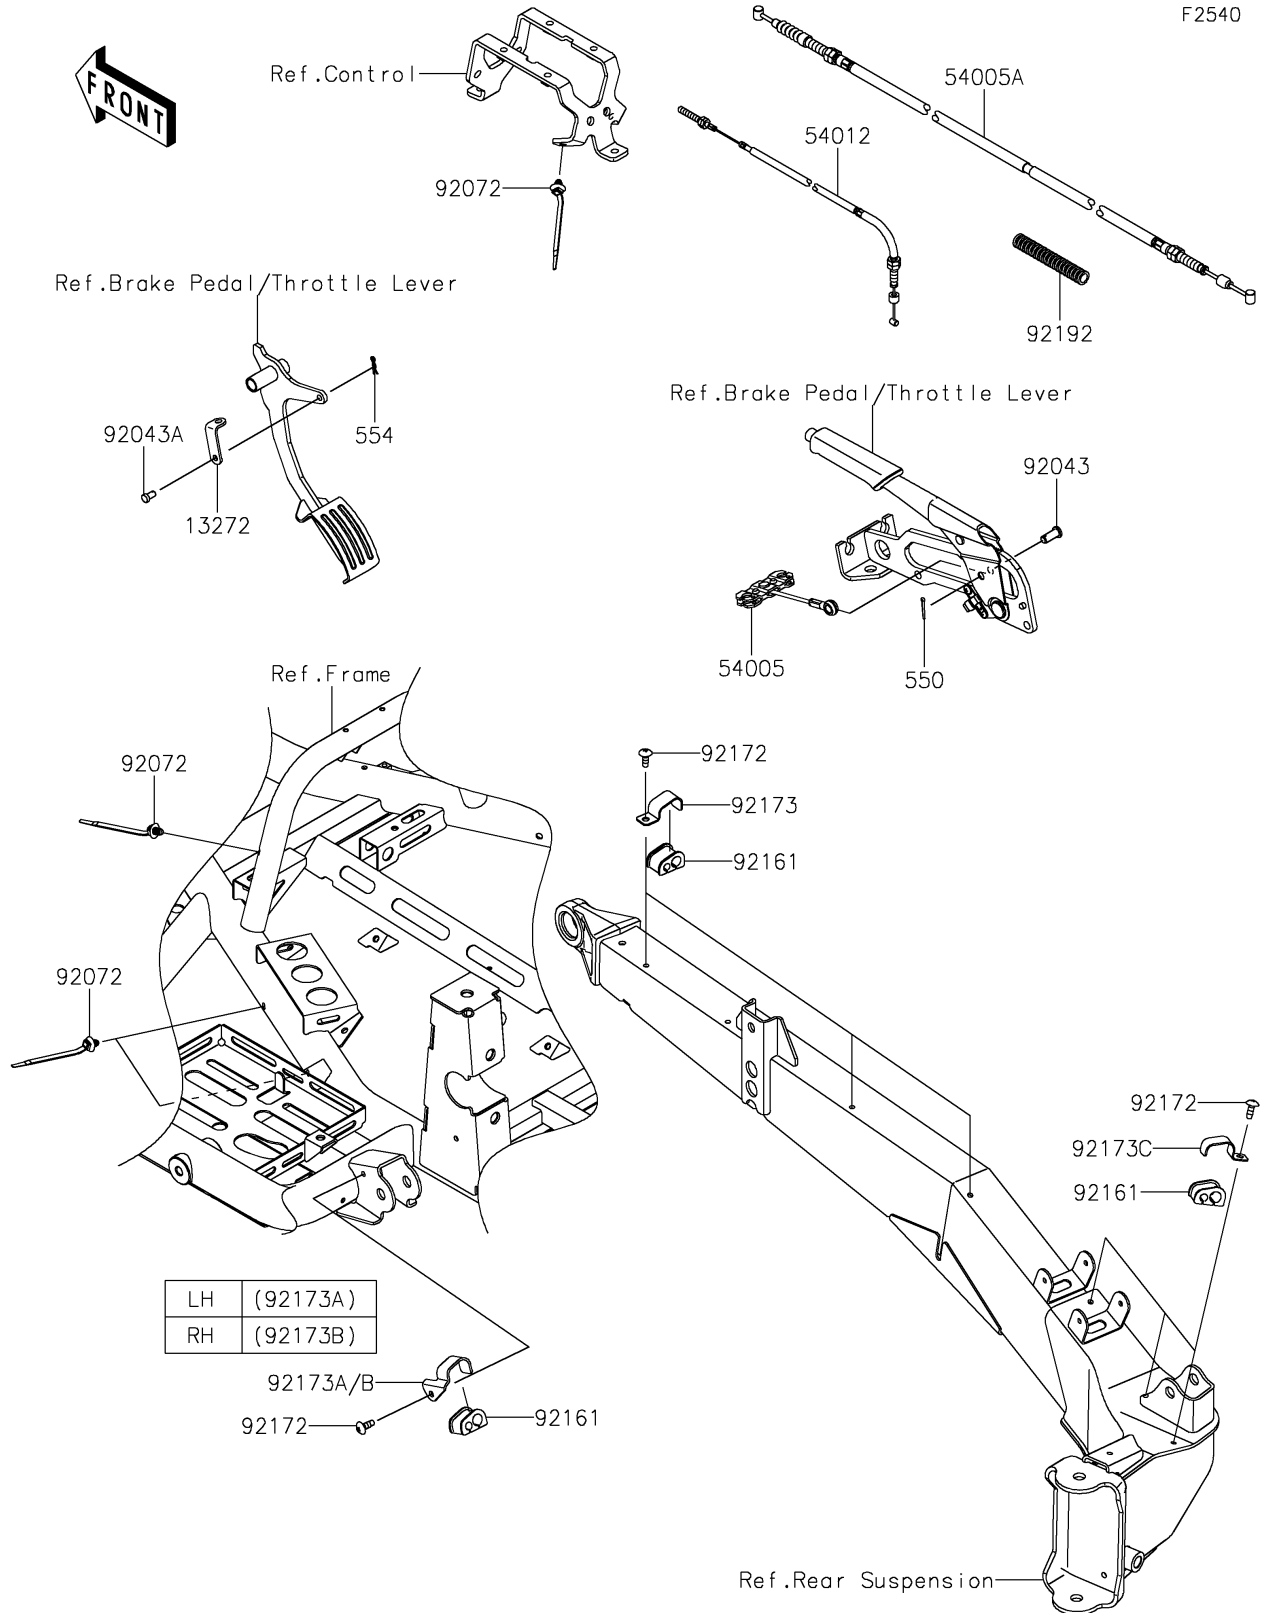

2021 TERYX KRX® 1000 PARTS DIAGRAM

Cables

F2540

2021 TERYX KRX® 1000 PARTS LIST

Cables

ITEM NAME	PART NUMBER	QUANTITY
PLATE (Ref # 13272)	13272-2637	1
CABLE-BRAKE,PARKING BRAKE (Ref # 54005)	54005-0312	1
CABLE-BRAKE,PARKING BRAKE (Ref # 54005A)	54005-0313	2
CABLE-THROTTLE (Ref # 54012)	54012-0680	1
PIN (Ref # 92043)	92043-1039	1
PIN,6X9 (Ref # 92043A)	92043-1626	1
BAND,OS170-FT7(BLACK) (Ref # 92072)	92072-1414	8
DAMPER (Ref # 92161)	92161-2174	14
SCREW,TAPPING,6X16 (Ref # 92172)	92172-0739	14
CLAMP (Ref # 92173)	92173-1991	6
CLAMP,LH (Ref # 92173A)	92173-1992	1
CLAMP,RH (Ref # 92173B)	92173-1993	1
CLAMP (Ref # 92173C)	92173-2097	6
TUBE,CORRUGATED,L=100 (Ref # 92192)	92192-3809	1
PIN-COTTER,2.5X18 (Ref # 550)	550AA2518	1
PIN-SNAP,1.2X21.2 (Ref # 554)	554DA0600	1