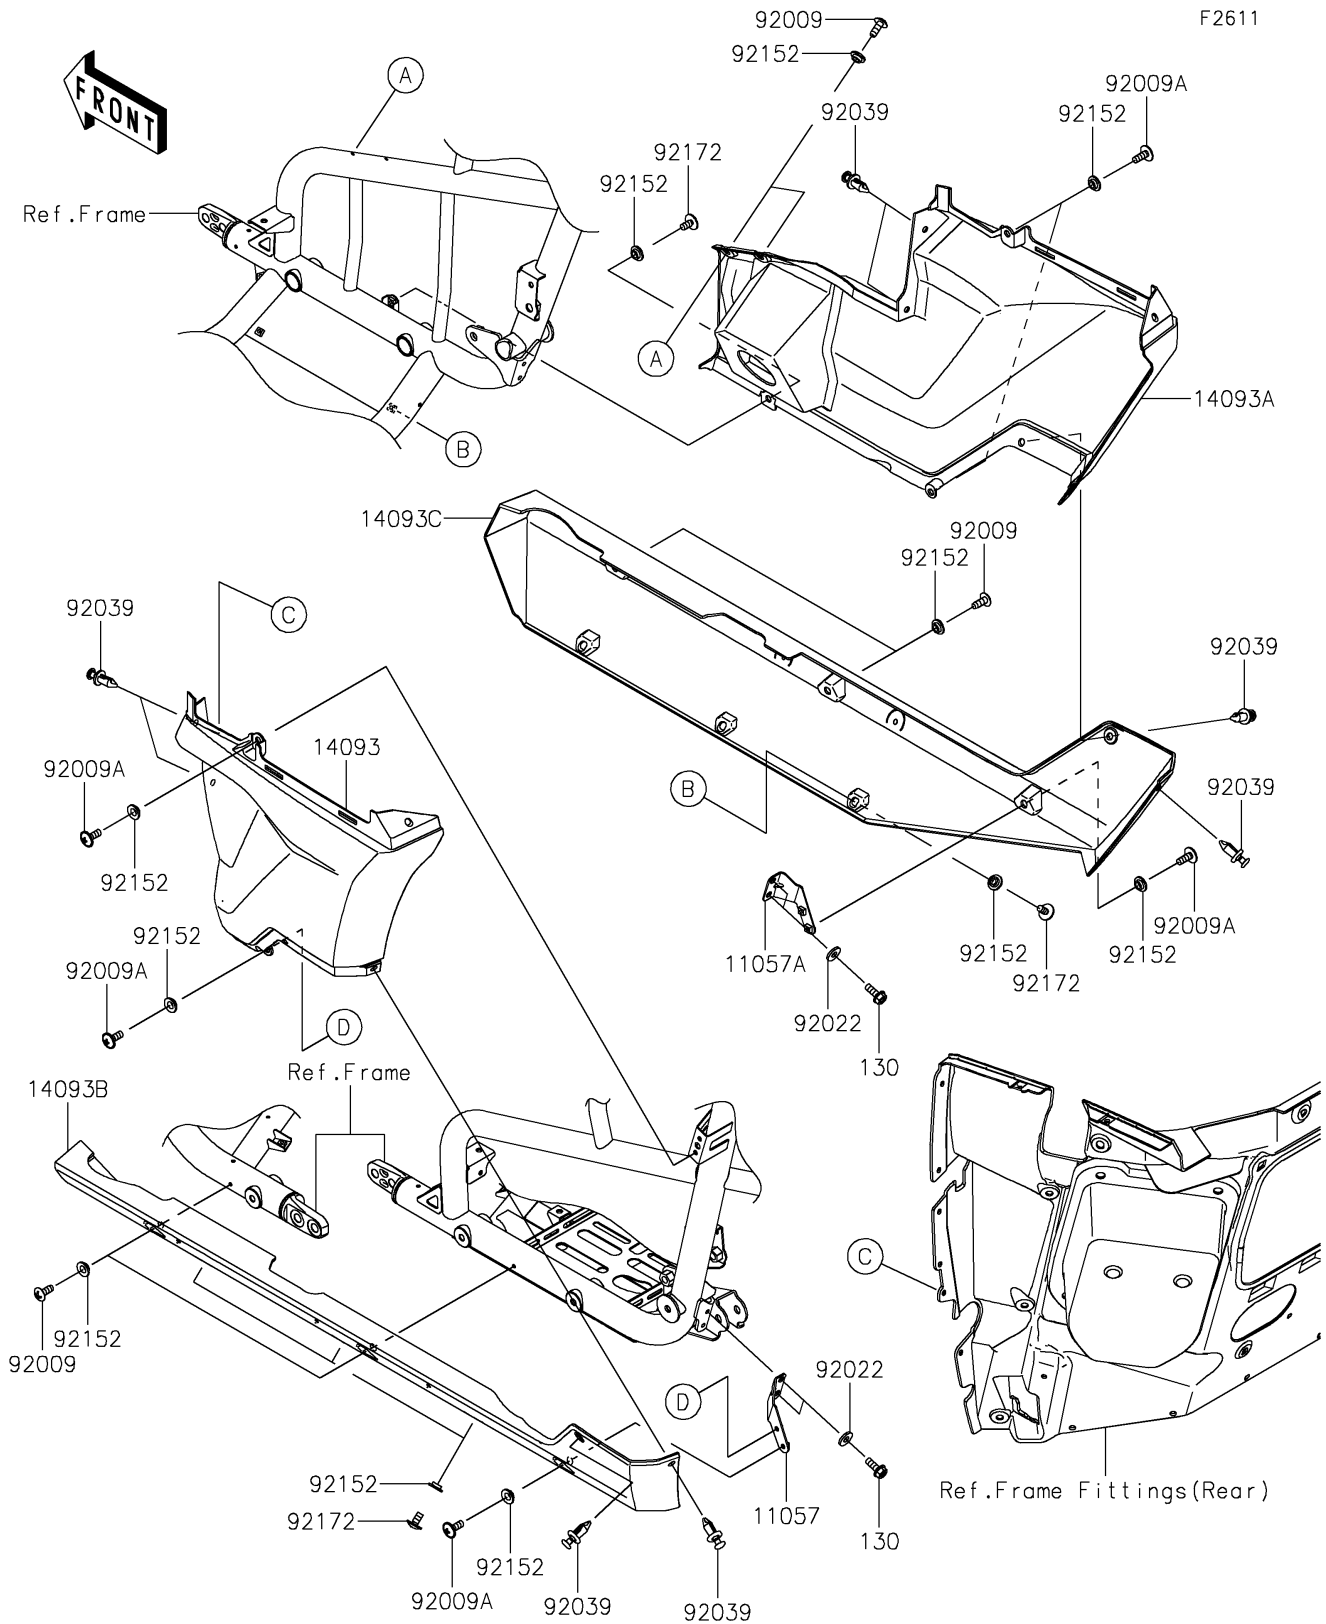

2021 TERYX KRX® 1000 PARTS DIAGRAM

Side Covers

2021 TERYX KRX® 1000 PARTS LIST

Side Covers

ITEM NAME	PART NUMBER	QUANTITY
BRACKET,SIDE COVER,LH (Ref # 11057)	11057-4181	1
BRACKET,SIDE COVER,RH (Ref # 11057A)	11057-4182	1
COVER,SIDE,RR,LH (Ref # 14093)	14093-0825	1
COVER,SIDE,RR,RH (Ref # 14093A)	14093-0826	1
COVER,SIDE,LWR,LH (Ref # 14093B)	14093-0827	1
COVER,SIDE,LWR,RH (Ref # 14093C)	14093-0828	1
SCREW,TAPPING,6X16 (Ref # 92009)	92009-1166	6
SCREW,6X16 (Ref # 92009A)	92009-1621	6
WASHER,6.5X16X2 (Ref # 92022)	92022-1565	4
RIVET (Ref # 92039)	92039-0776	8
COLLAR,6.3X9.5X4.1 (Ref # 92152)	92152-1571	19
SCREW,6X12 (Ref # 92172)	92172-0853	7
BOLT-FLANGED,6X16 (Ref # 130)	130BA0616	4