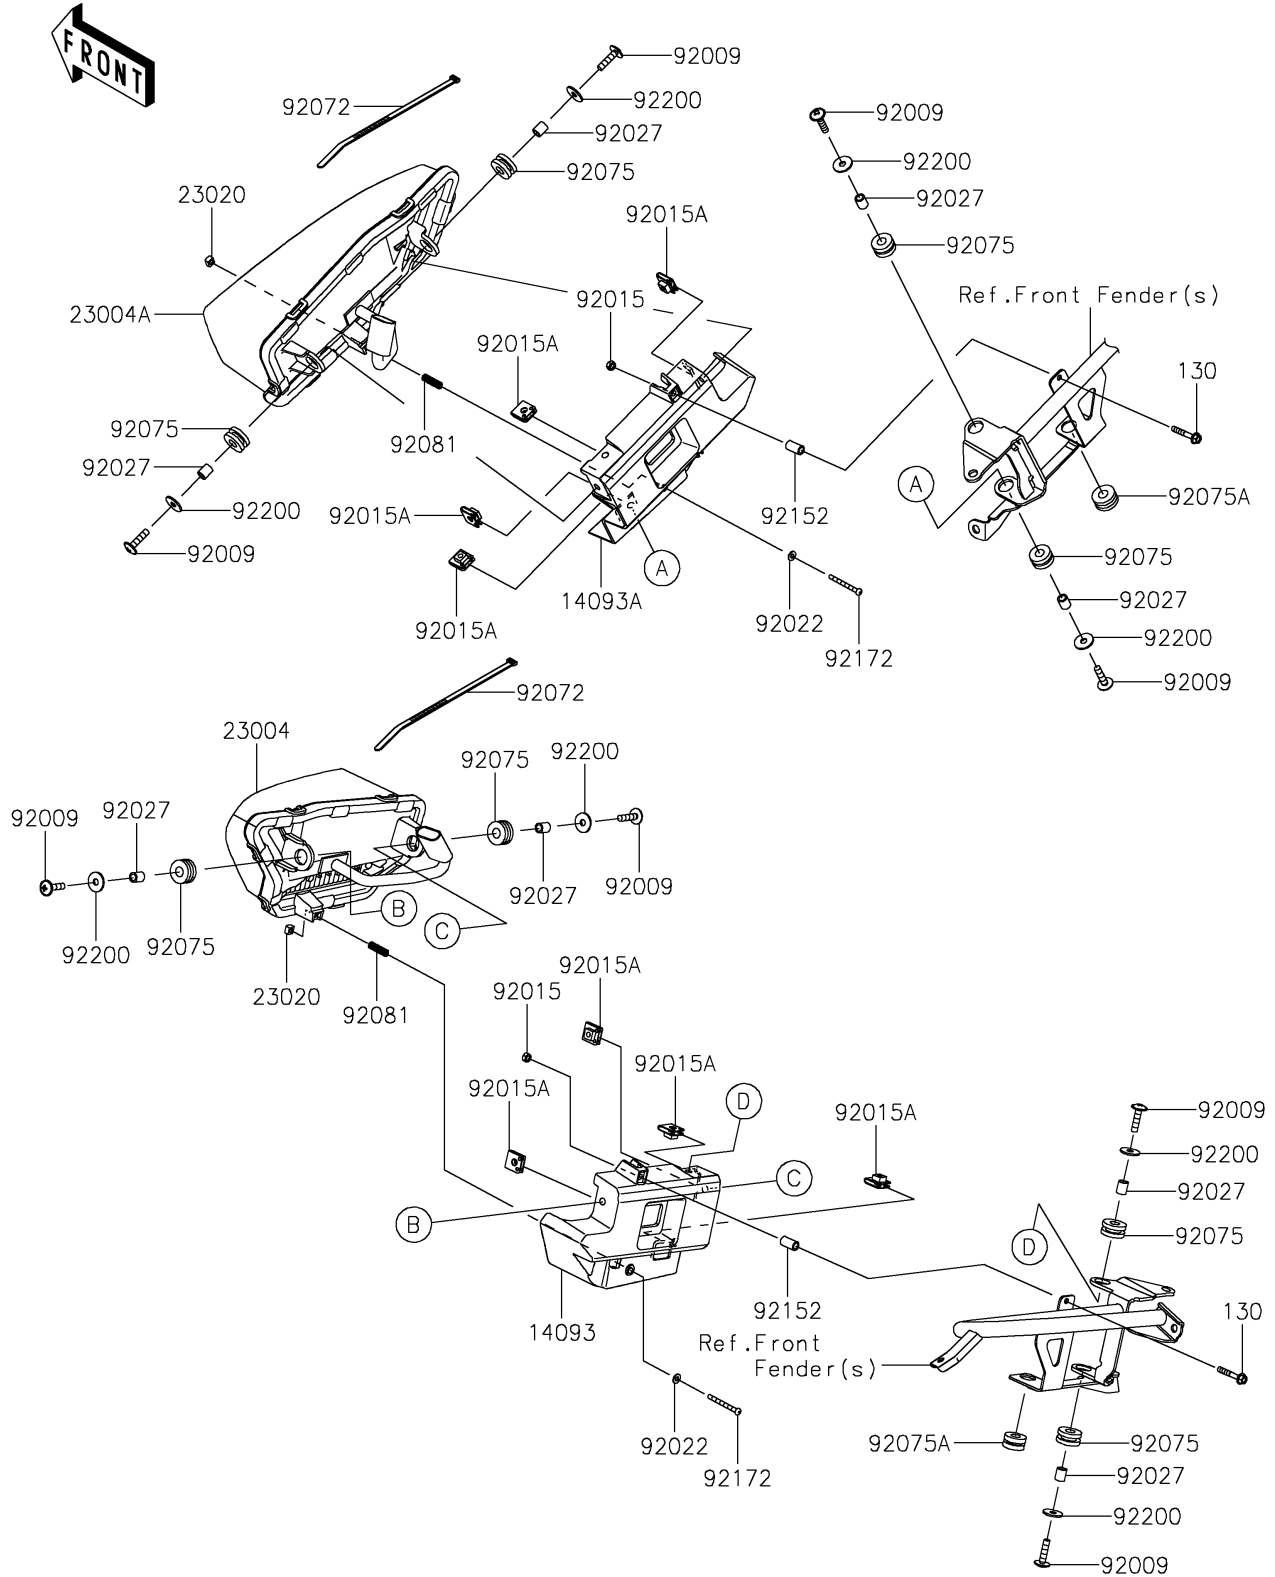

2021 TERYX KRX® 1000 PARTS DIAGRAM

Headlight(s)

F2710

2021 TERYX KRX® 1000 PARTS LIST

Headlight(s)

ITEM NAME	PART NUMBER	QUANTITY
COVER,HEAD LAMP,LH (Ref # 14093)	14093-0868	1
COVER,HEAD LAMP,RH (Ref # 14093A)	14093-0869	1
LAMP-HEAD,LH,LED (Ref # 23004)	23004-0392	1
LAMP-HEAD,RH,LED (Ref # 23004A)	23004-0393	1
NUT,4MM,FOCUS ADJUST (Ref # 23020)	23020-018	2
SCREW,6X25 (Ref # 92009)	92009-1465	8
NUT,LOCK,5MM (Ref # 92015)	92015-1221	2
NUT,CLAMP,6MM (Ref # 92015A)	92015-1678	8
WASHER (Ref # 92022)	92022-563	2
COLLAR,6.8X10X12 (Ref # 92027)	92027-162	8
BAND,L=292.1 (Ref # 92072)	92072-3509	2
DAMPER,10X24X12 (Ref # 92075)	92075-1690	8
DAMPER (Ref # 92075A)	92075-209	2
SPRING,FOCUS ADJUST (Ref # 92081)	92081-1896	2
COLLAR,6.2X9.5X17 (Ref # 92152)	92152-2693	2
SCREW,4X40 (Ref # 92172)	92172-1092	2
WASHER,6.5X20X1.6 (Ref # 92200)	92200-0283	8
BOLT-FLANGED,5X30 (Ref # 130)	130BA0530	2