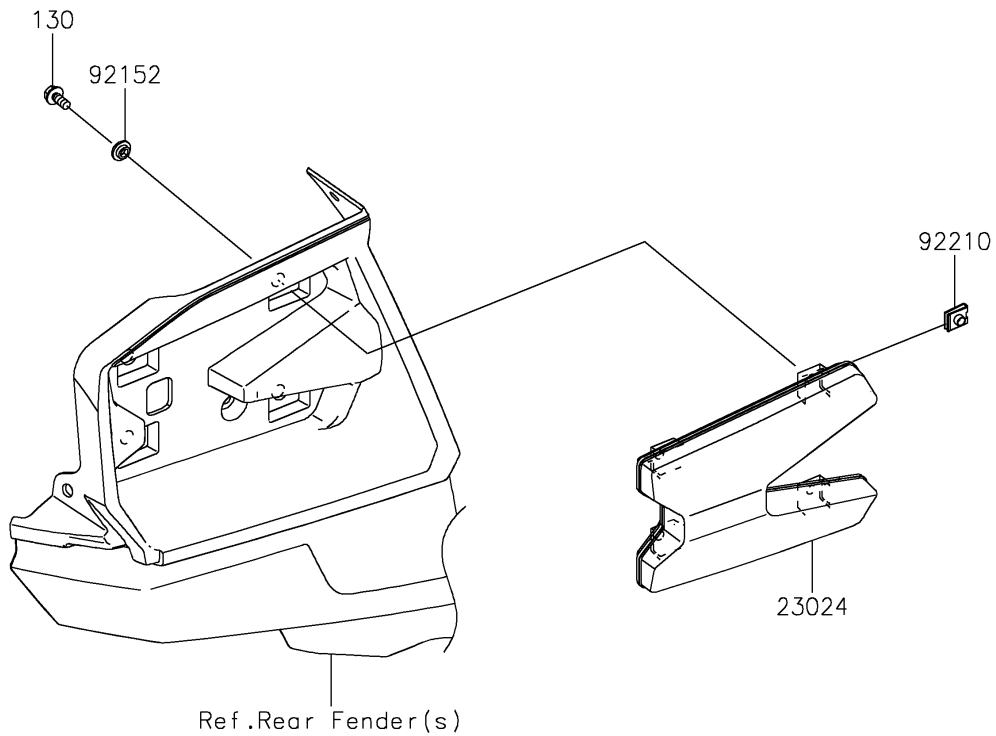

# 2021 TERYX KRX® 1000 PARTS DIAGRAM

Taillight(s)

F2720

## 2021 TERYX KRX® 1000 PARTS LIST

Taillight(s)

ITEM NAME	PART NUMBER	QUANTITY
LAMP-ASSY-TAIL,LED (Ref # 23024)	23024-0005	2
COLLAR,6.3X9.5X4.1 (Ref # 92152)	92152-1571	8
NUT (Ref # 92210)	92210-1125	8
BOLT-FLANGED,6X14 (Ref # 130)	130BA0614	8