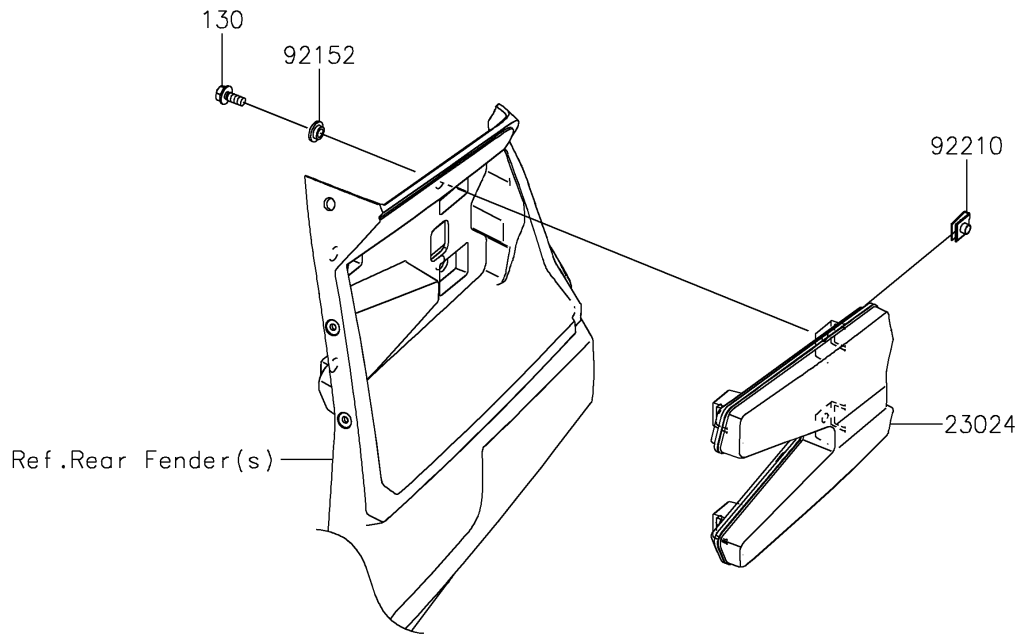

# 2021 TERYX KRX® 1000 PARTS DIAGRAM

Taillight(s)

F2720

## 2021 TERYX KRX® 1000 PARTS LIST

Taillight(s)

ITEM NAME	PART NUMBER	QUANTITY
LAMP-ASSY-TAIL,LED (Ref # 23024)	23024-0005	2
COLLAR,6.3X9.5X4.1 (Ref # 92152)	92152-1571	8
NUT (Ref # 92210)	92210-1125	8
BOLT-FLANGED,6X14 (Ref # 130)	130BA0614	8