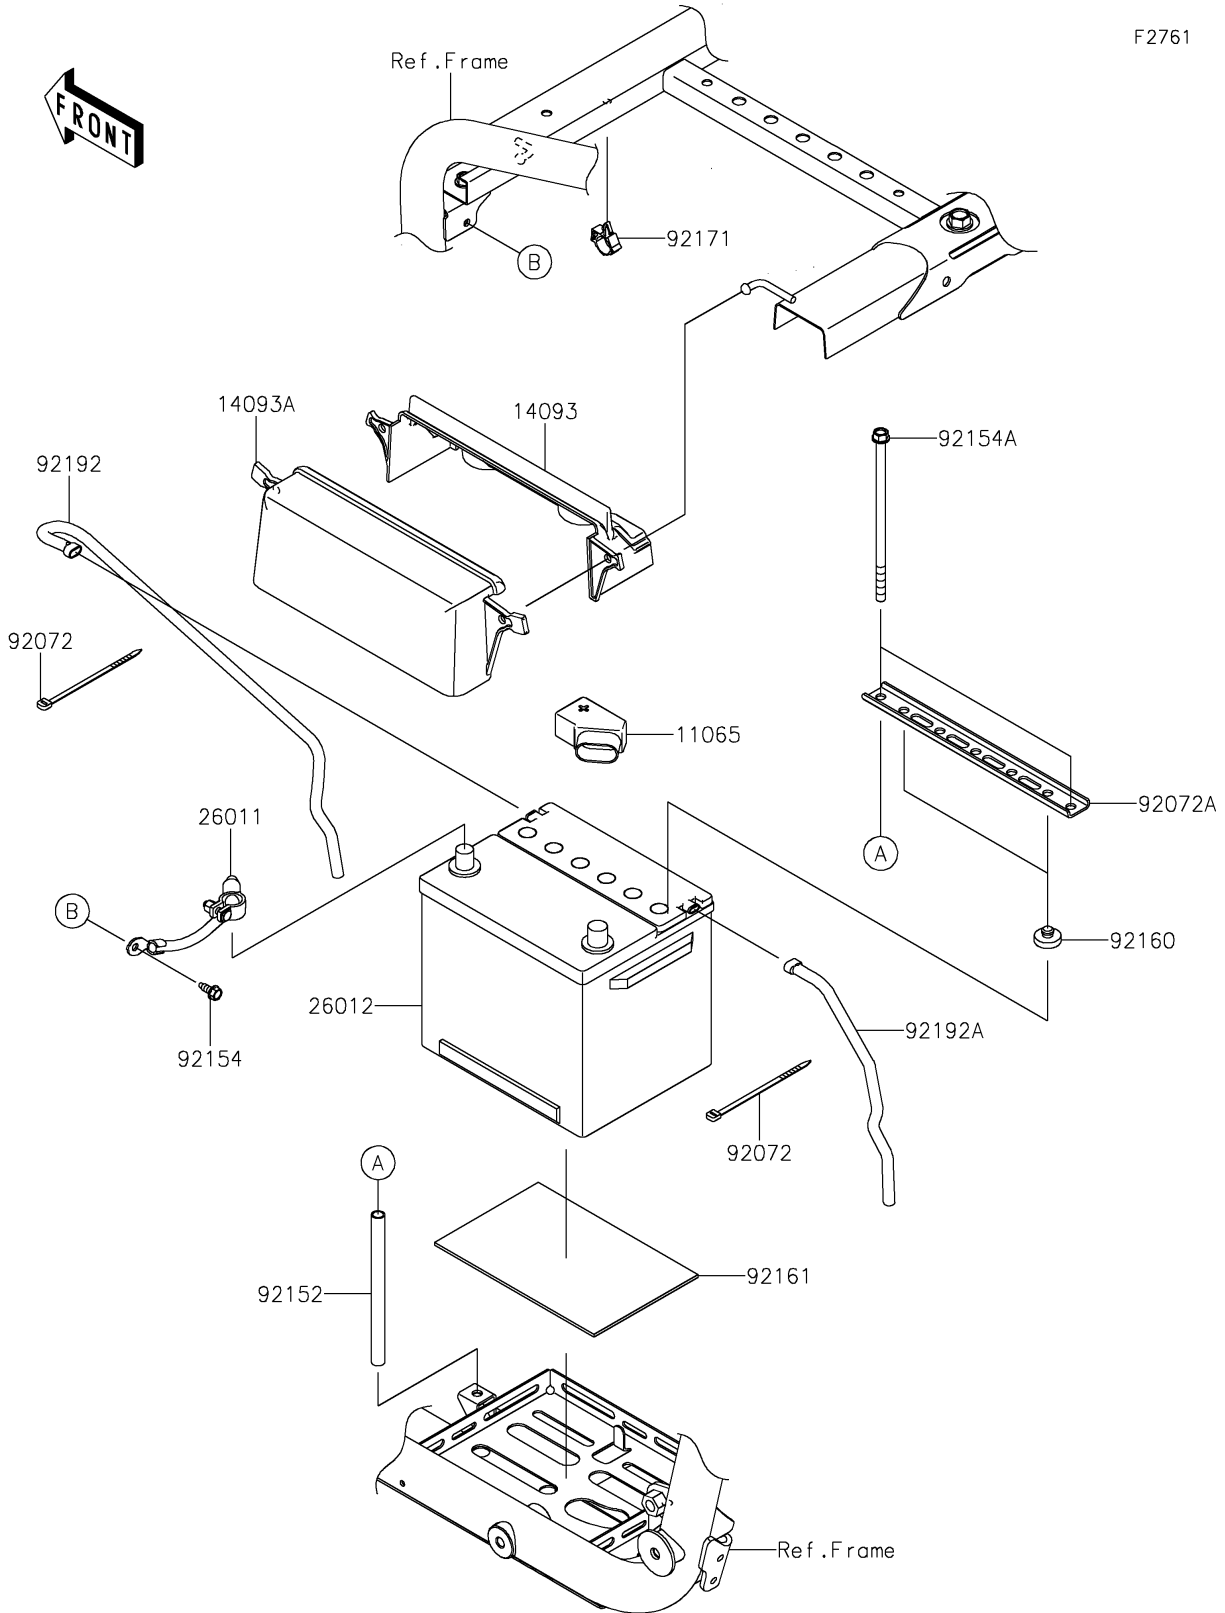

# 2021 TERYX KRX® 1000 PARTS DIAGRAM

## Battery

## 2021 TERYX KRX® 1000 PARTS LIST

### Battery

ITEM NAME	PART NUMBER	QUANTITY
CAP (Ref # 11065)	11065-0850	1
COVER,BATTERY TERMINAL,INNER (Ref # 14093)	14093-0800	1
COVER,BATTERY TERMINAL,OUTER (Ref # 14093A)	14093-0801	1
WIRE-LEAD,BATTERY(-) (Ref # 26011)	26011-1871	1
BATTERY,WET,(26R) (Ref # 26012)	26012-7501	1
BAND,92X2.4 (Ref # 92072)	92072-0791	2
BAND,BATTERY (Ref # 92072A)	92072-0844	1
COLLAR,9.4X12.7X160 (Ref # 92152)	92152-2584	2
BOLT,FLANGED,6X16 (Ref # 92154)	92154-0551	1
BOLT,FLANGED,8X175 (Ref # 92154A)	92154-3973	2
DAMPER (Ref # 92160)	92160-1396	2
DAMPER (Ref # 92161)	92161-0578	1
CLAMP,BRAKE HOSE (Ref # 92171)	92171-0316	1
TUBE,BREATHER,7X10X500 (Ref # 92192)	92192-2256	1
TUBE,BREATHER,7X10X300 (Ref # 92192A)	92192-2257	1