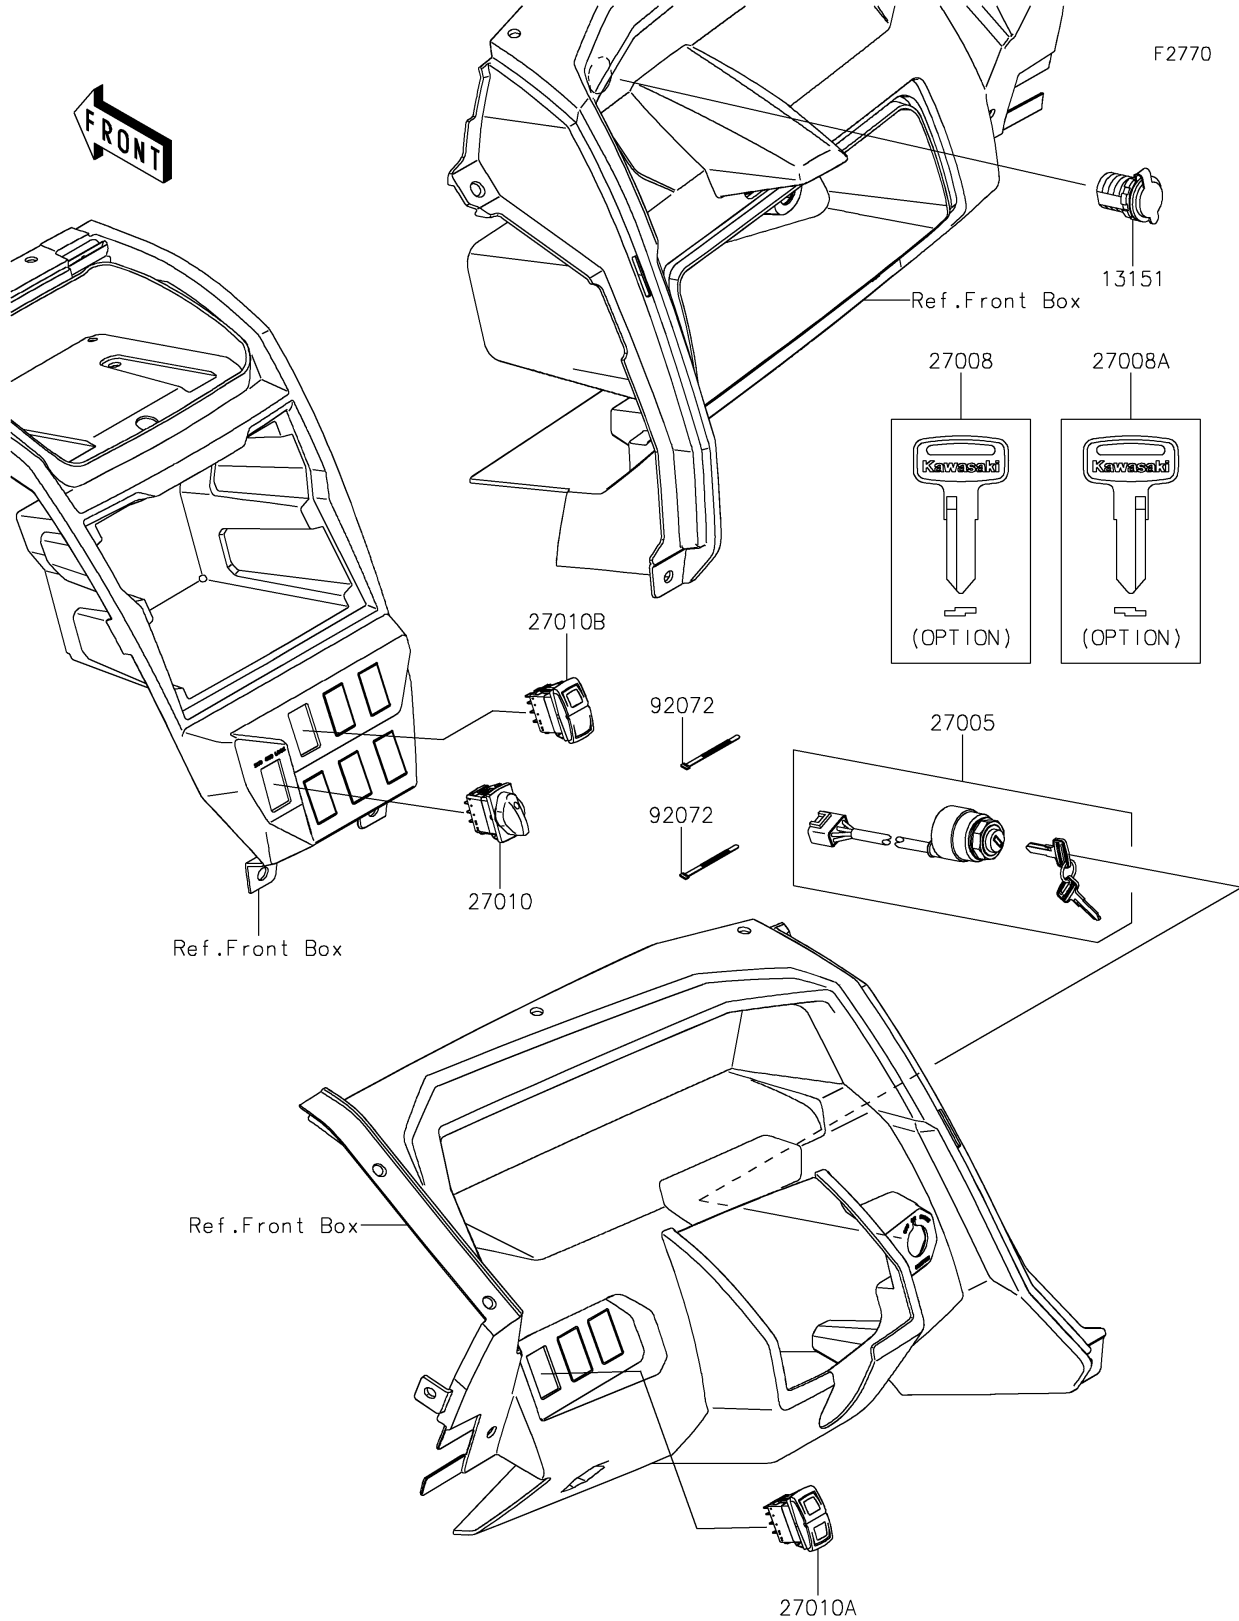

2021 TERYX KRX® 1000 PARTS DIAGRAM

Ignition Switch

2021 TERYX KRX® 1000 PARTS LIST

Ignition Switch

ITEM NAME	PART NUMBER	QUANTITY
SWITCH-COMP,OUTLET,12V (Ref # 13151)	13151-0556	1
SWITCH-ASSY-IGNITION (Ref # 27005)	27005-0643	1
KEY-LOCK,BLANK (Ref # 27008)	27008-1153	1
KEY-LOCK,BLANK (Ref # 27008A)	27008-1157	1
SWITCH,2WD/4WD (Ref # 27010)	27010-0902	1
SWITCH,HEAD LIGHT (Ref # 27010A)	27010-0903	1
SWITCH,POWER MODE (Ref # 27010B)	27010-0904	1
BAND,L=123 (Ref # 92072)	92072-030	2