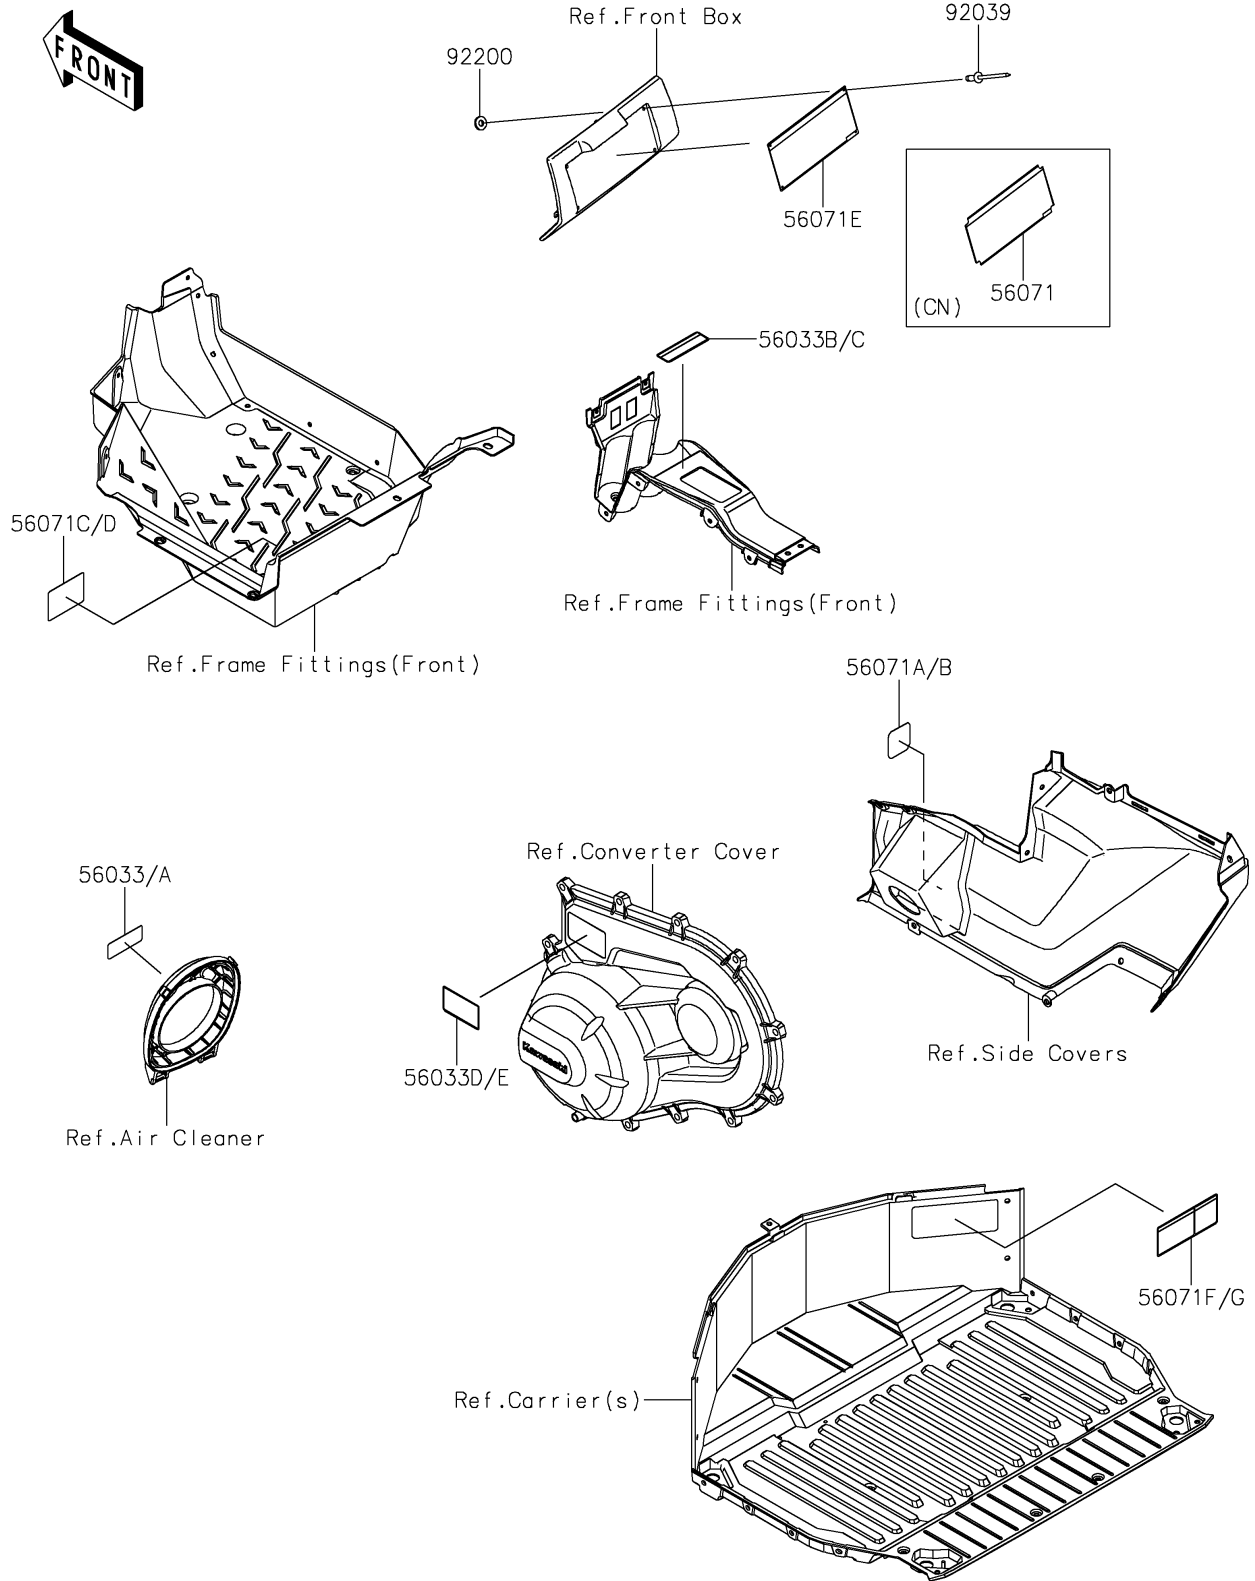

# 2021 TERYX KRX® 1000 PARTS DIAGRAM

Labels

F2860

## 2021 TERYX KRX® 1000 PARTS LIST

### Labels

ITEM NAME	PART NUMBER	QUANTITY
LABEL-MANUAL,AIR CLEANER (Ref # 56033)	56033-0724	1
LABEL-MANUAL,AIR CLEANER (Ref # 56033A)	56033-0731	1
LABEL-MANUAL,SHIFT NOTICE (Ref # 56033B)	56033-0822	1
LABEL-MANUAL,SHIFT NOTICE (Ref # 56033C)	56033-0826	1
LABEL-MANUAL,DRIVE BELT (Ref # 56033D)	56033-0996	1
LABEL-MANUAL,DRIVE BELT (Ref # 56033E)	56033-1000	1
LABEL-WARNING,GENERAL (Ref # 56071)	56071-0503	1
LABEL-WARNING,GASOLINE (Ref # 56071A)	56071-0588	1
LABEL-WARNING,GASOLINE (Ref # 56071B)	56071-0593	1
LABEL-WARNING,TIRE INFORMATION (Ref # 56071C)	56071-0824	1
LABEL-WARNING,TIRE INFORMATION (Ref # 56071D)	56071-0825	1
LABEL-WARNING,GENERAL (Ref # 56071E)	56071-0826	1
LABEL-WARNING,CARGO BED (Ref # 56071F)	56071-0925	1
LABEL-WARNING,CARGO BED (Ref # 56071G)	56071-0926	1
RIVET,3.2X8 (Ref # 92039)	92039-3763	4
WASHER,3.5X8X1 (Ref # 92200)	92200-1251	4