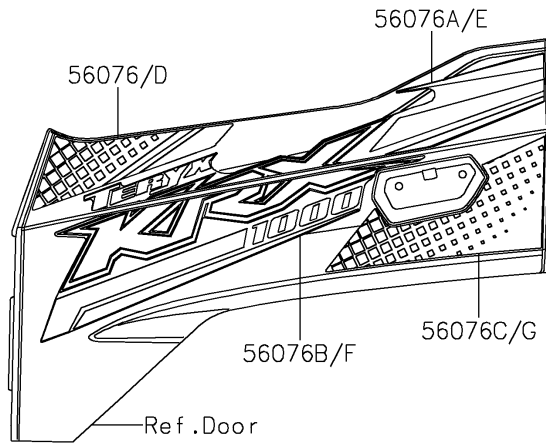

2021 TERYX KRX® 1000 PARTS DIAGRAM

Decals(Green)

F2861

Ref. Front Fender(s)

2021 TERYX KRX® 1000 PARTS LIST

Decals(Green)

ITEM NAME	PART NUMBER	QUANTITY
MARK,HOOD COVER,K (Ref # 56054)	56054-2604	1
MARK,RR FENDER,KAWASAKI (Ref # 56054A)	56054-2605	2
PATTERN,DOOR COVER,LH,UPP (Ref # 56076)	56076-0280	1
PATTERN,DOOR COVER,LH,CNT (Ref # 56076A)	56076-0281	1
PATTERN,DOOR COVER,LH,LWR (Ref # 56076B)	56076-0282	1
PATTERN,DOOR COVER,LH,RR (Ref # 56076C)	56076-0283	1
PATTERN,DOOR COVER,RH,UPP (Ref # 56076D)	56076-0284	1
PATTERN,DOOR COVER,RH,CNT (Ref # 56076E)	56076-0285	1
PATTERN,DOOR COVER,RH,LWR (Ref # 56076F)	56076-0286	1
PATTERN,DOOR COVER,RH,RR (Ref # 56076G)	56076-0287	1
PATTERN,RR FENDER,LH,UPP (Ref # 56076H)	56076-0288	1
PATTERN,RR FENDER,LH,LWR (Ref # 56076I)	56076-0289	1
PATTERN,RR FENDER,RH,UPP (Ref # 56076J)	56076-0290	1
PATTERN,RR FENDER,RH,LWR (Ref # 56076K)	56076-0291	1