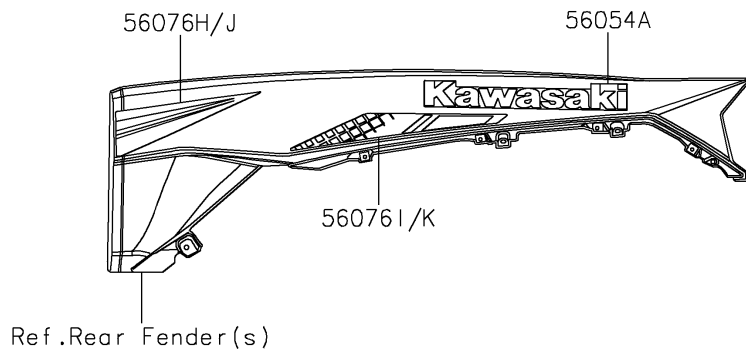

2021 TERYX KRX® 1000 PARTS DIAGRAM

Decals(Green)

F2861

Ref. Front Fender(s)

2021 TERYX KRX® 1000 PARTS LIST

Decals(Green)

ITEM NAME	PART NUMBER	QUANTITY
MARK,HOOD COVER,K (Ref # 56054)	56054-2604	1
MARK,RR FENDER,KAWASAKI (Ref # 56054A)	56054-2605	2
PATTERN,DOOR COVER,LH,UPP (Ref # 56076)	56076-0280	1
PATTERN,DOOR COVER,LH,CNT (Ref # 56076A)	56076-0281	1
PATTERN,DOOR COVER,LH,LWR (Ref # 56076B)	56076-0282	1
PATTERN,DOOR COVER,LH,RR (Ref # 56076C)	56076-0283	1
PATTERN,DOOR COVER,RH,UPP (Ref # 56076D)	56076-0284	1
PATTERN,DOOR COVER,RH,CNT (Ref # 56076E)	56076-0285	1
PATTERN,DOOR COVER,RH,LWR (Ref # 56076F)	56076-0286	1
PATTERN,DOOR COVER,RH,RR (Ref # 56076G)	56076-0287	1
PATTERN,RR FENDER,LH,UPP (Ref # 56076H)	56076-0288	1
PATTERN,RR FENDER,LH,LWR (Ref # 56076I)	56076-0289	1
PATTERN,RR FENDER,RH,UPP (Ref # 56076J)	56076-0290	1
PATTERN,RR FENDER,RH,LWR (Ref # 56076K)	56076-0291	1