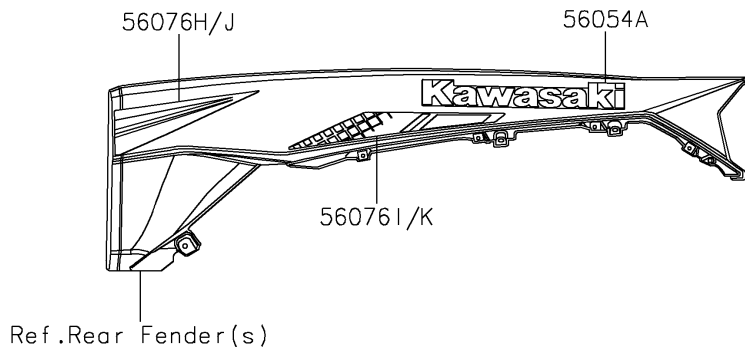

2021 TERYX KRX® 1000 PARTS DIAGRAM

Decals(Blue)

F2861A

Ref. Front Fender(s)

2021 TERYX KRX® 1000 PARTS LIST

Decals(Blue)

ITEM NAME	PART NUMBER	QUANTITY
MARK,HOOD COVER,K (Ref # 56054)	56054-2604	1
MARK,RR FENDER,KAWASAKI (Ref # 56054A)	56054-2605	2
PATTERN,DOOR COVER,LH,UPP (Ref # 56076)	56076-1216	1
PATTERN,DOOR COVER,LH,CNT (Ref # 56076A)	56076-1217	1
PATTERN,DOOR COVER,LH,LWR (Ref # 56076B)	56076-1218	1
PATTERN,DOOR COVER,LH,RR (Ref # 56076C)	56076-1219	1
PATTERN,DOOR COVER,RH,UPP (Ref # 56076D)	56076-1220	1
PATTERN,DOOR COVER,RH,CNT (Ref # 56076E)	56076-1221	1
PATTERN,DOOR COVER,RH,LWR (Ref # 56076F)	56076-1222	1
PATTERN,DOOR COVER,RH,RR (Ref # 56076G)	56076-1223	1
PATTERN,RR FENDER,LH,UPP (Ref # 56076H)	56076-1224	1
PATTERN,RR FENDER,LH,LWR (Ref # 56076I)	56076-1225	1
PATTERN,RR FENDER,RH,UPP (Ref # 56076J)	56076-1226	1
PATTERN,RR FENDER,RH,LWR (Ref # 56076K)	56076-1227	1