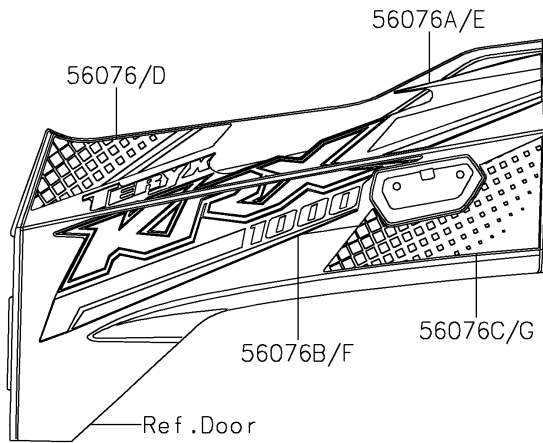

2021 TERYX KRX® 1000 PARTS DIAGRAM

Decals(Blue)

F2861A

Ref. Front Fender(s)

2021 TERYX KRX® 1000 PARTS LIST

Decals(Blue)

ITEM NAME	PART NUMBER	QUANTITY
MARK,HOOD COVER,K (Ref # 56054)	56054-2604	1
MARK,RR FENDER,KAWASAKI (Ref # 56054A)	56054-2605	2
PATTERN,DOOR COVER,LH,UPP (Ref # 56076)	56076-1216	1
PATTERN,DOOR COVER,LH,CNT (Ref # 56076A)	56076-1217	1
PATTERN,DOOR COVER,LH,LWR (Ref # 56076B)	56076-1218	1
PATTERN,DOOR COVER,LH,RR (Ref # 56076C)	56076-1219	1
PATTERN,DOOR COVER,RH,UPP (Ref # 56076D)	56076-1220	1
PATTERN,DOOR COVER,RH,CNT (Ref # 56076E)	56076-1221	1
PATTERN,DOOR COVER,RH,LWR (Ref # 56076F)	56076-1222	1
PATTERN,DOOR COVER,RH,RR (Ref # 56076G)	56076-1223	1
PATTERN,RR FENDER,LH,UPP (Ref # 56076H)	56076-1224	1
PATTERN,RR FENDER,LH,LWR (Ref # 56076I)	56076-1225	1
PATTERN,RR FENDER,RH,UPP (Ref # 56076J)	56076-1226	1
PATTERN,RR FENDER,RH,LWR (Ref # 56076K)	56076-1227	1