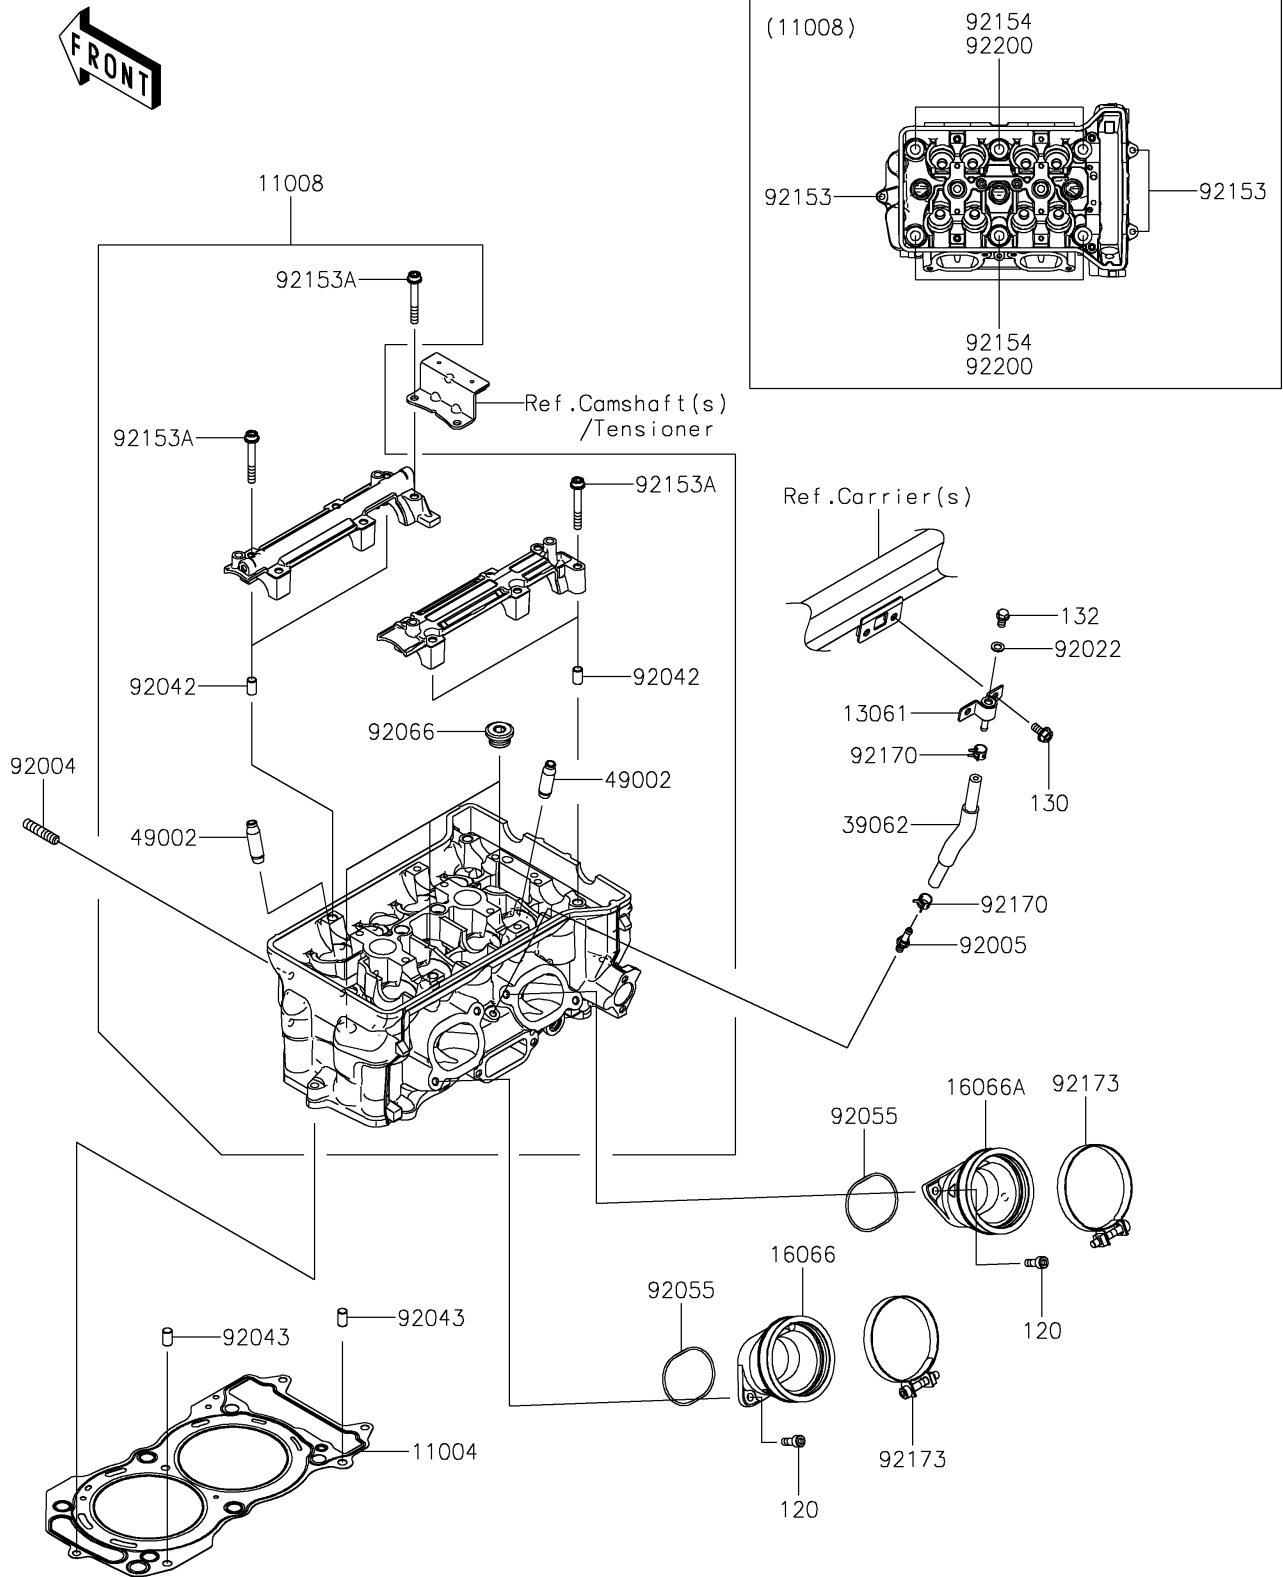

# 2021 TERYX KRX® 1000 TRAIL EDITION PARTS DIAGRAM

Cylinder Head

E1111

## 2021 TERYX KRX® 1000 TRAIL EDITION PARTS LIST

### Cylinder Head

ITEM NAME	PART NUMBER	QUANTITY
GASKET-HEAD (Ref # 11004)	11004-0785	1
HEAD-COMP-CYLINDER (Ref # 11008)	11008-0961	1
BOSS (Ref # 13061)	13061-0977	1
HOLDER-THROTTLE BODY,#1 (Ref # 16066)	16066-0015	1
HOLDER-THROTTLE BODY,#2 (Ref # 16066A)	16066-0016	1
HOSE-COOLING,CYL.HEAD-AIR VENT (Ref # 39062)	39062-0862	1
GUIDE-VALVE (Ref # 49002)	49002-0709	8
STUD,8X22 (Ref # 92004)	92004-1217	8
FITTING (Ref # 92005)	92005-0826	1
WASHER,6.2X11X1 (Ref # 92022)	92022-304	1
PIN,DOWEL,6.3X8X14 (Ref # 92042)	92042-007	4
PIN,8X14 (Ref # 92043)	92043-1567	2
RING-O,49.7X1.9 (Ref # 92055)	92055-0930	2
PLUG,18X10 (Ref # 92066)	92066-0832	3
BOLT,6X95 (Ref # 92153)	92153-0320	3
BOLT,SOCKET,6X45 (Ref # 92153A)	92153-0656	12
BOLT,11X157 (Ref # 92154)	92154-3931	6
CLAMP (Ref # 92170)	92170-1493	2
CLAMP,72MM (Ref # 92173)	92173-2025	2
WASHER,11.5X20.5X3.2 (Ref # 92200)	92200-0727	6
BOLT-SOCKET,6X18 (Ref # 120)	120CA0618	4
BOLT-FLANGED,6X12 (Ref # 130)	130BA0612	2
BOLT-FLANGED-SMALL,6X10 (Ref # 132)	132BA0610	1