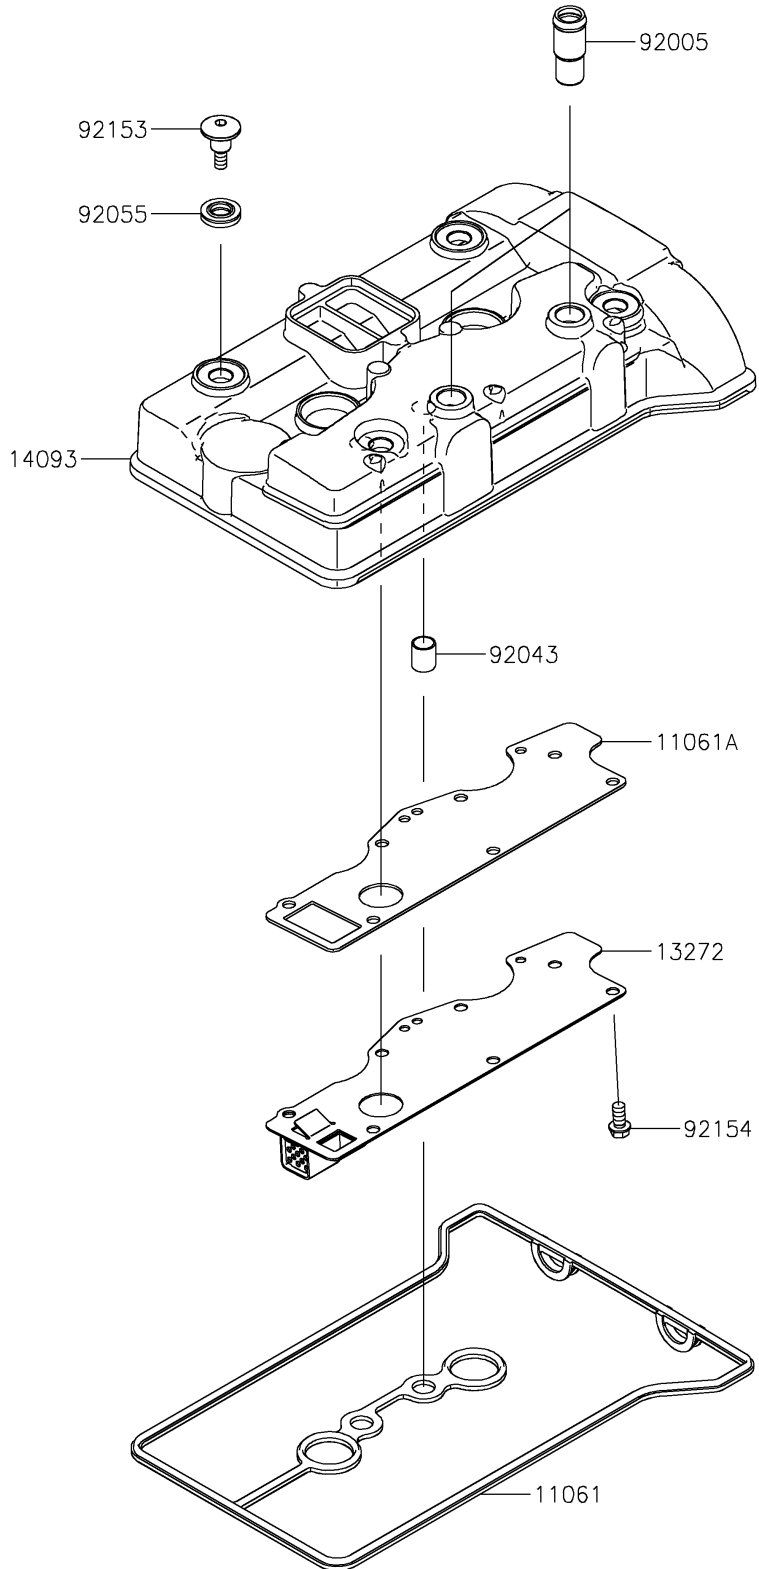

2021 TERYX KRX® 1000 PARTS DIAGRAM

Cylinder Head Cover

E1112

2021 TERYX KRX® 1000 PARTS LIST

Cylinder Head Cover

ITEM NAME	PART NUMBER	QUANTITY
GASKET,HEAD COVER (Ref # 11061)	11061-1313	1
GASKET,BREATHER PLATE (Ref # 11061A)	11061-1314	1
PLATE,BREATHER (Ref # 13272)	13272-2685	1
COVER,HEAD (Ref # 14093)	14093-0848	1
FITTING,BREATHER (Ref # 92005)	92005-0968	2
PIN,10.1X12X14 (Ref # 92043)	92043-4009	2
RING-O (Ref # 92055)	92055-0785	4
BOLT,SOCKET,6X22.5 (Ref # 92153)	92153-1779	4
BOLT,FLANGED-SMALL,6X12 (Ref # 92154)	92154-1888	7