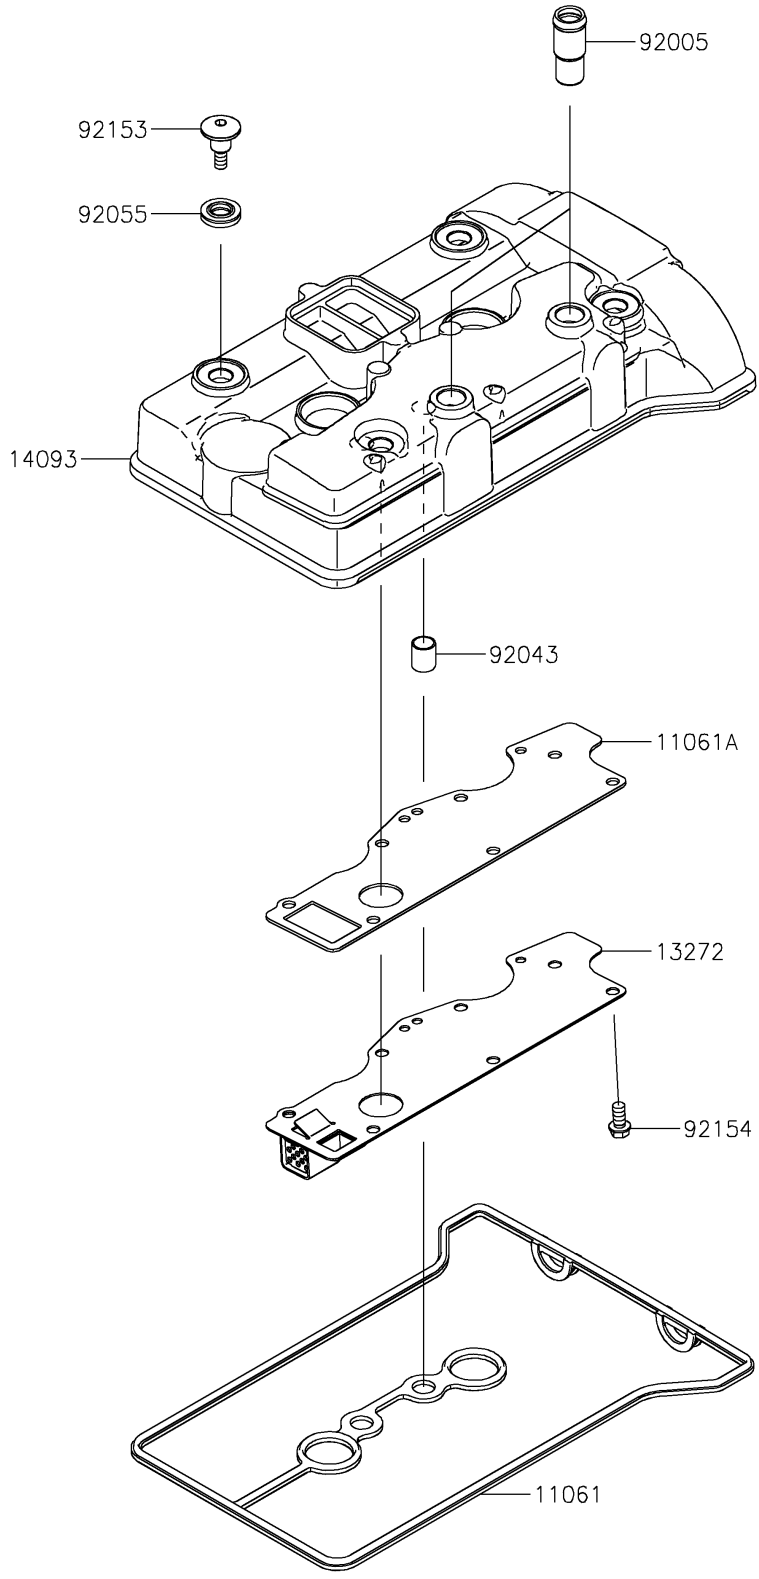

2021 TERYX KRX® 1000 TRAIL EDITION PARTS DIAGRAM

Cylinder Head Cover

E1112

2021 TERYX KRX® 1000 TRAIL EDITION PARTS LIST

Cylinder Head Cover

| ITEM NAME | PART NUMBER | QUANTITY |
|---------------------------------------|-------------|----------|
| GASKET,HEAD COVER (Ref # 11061) | 11061-1313 | 1 |
| GASKET,BREATHER PLATE (Ref # 11061A) | 11061-1314 | 1 |
| PLATE,BREATHER (Ref # 13272) | 13272-2685 | 1 |
| COVER,HEAD (Ref # 14093) | 14093-0848 | 1 |
| FITTING,BREATHER (Ref # 92005) | 92005-0968 | 2 |
| PIN,10.1X12X14 (Ref # 92043) | 92043-4009 | 2 |
| RING-O (Ref # 92055) | 92055-0785 | 4 |
| BOLT,SOCKET,6X22.5 (Ref # 92153) | 92153-1779 | 4 |
| BOLT,FLANGED-SMALL,6X12 (Ref # 92154) | 92154-1888 | 7 |