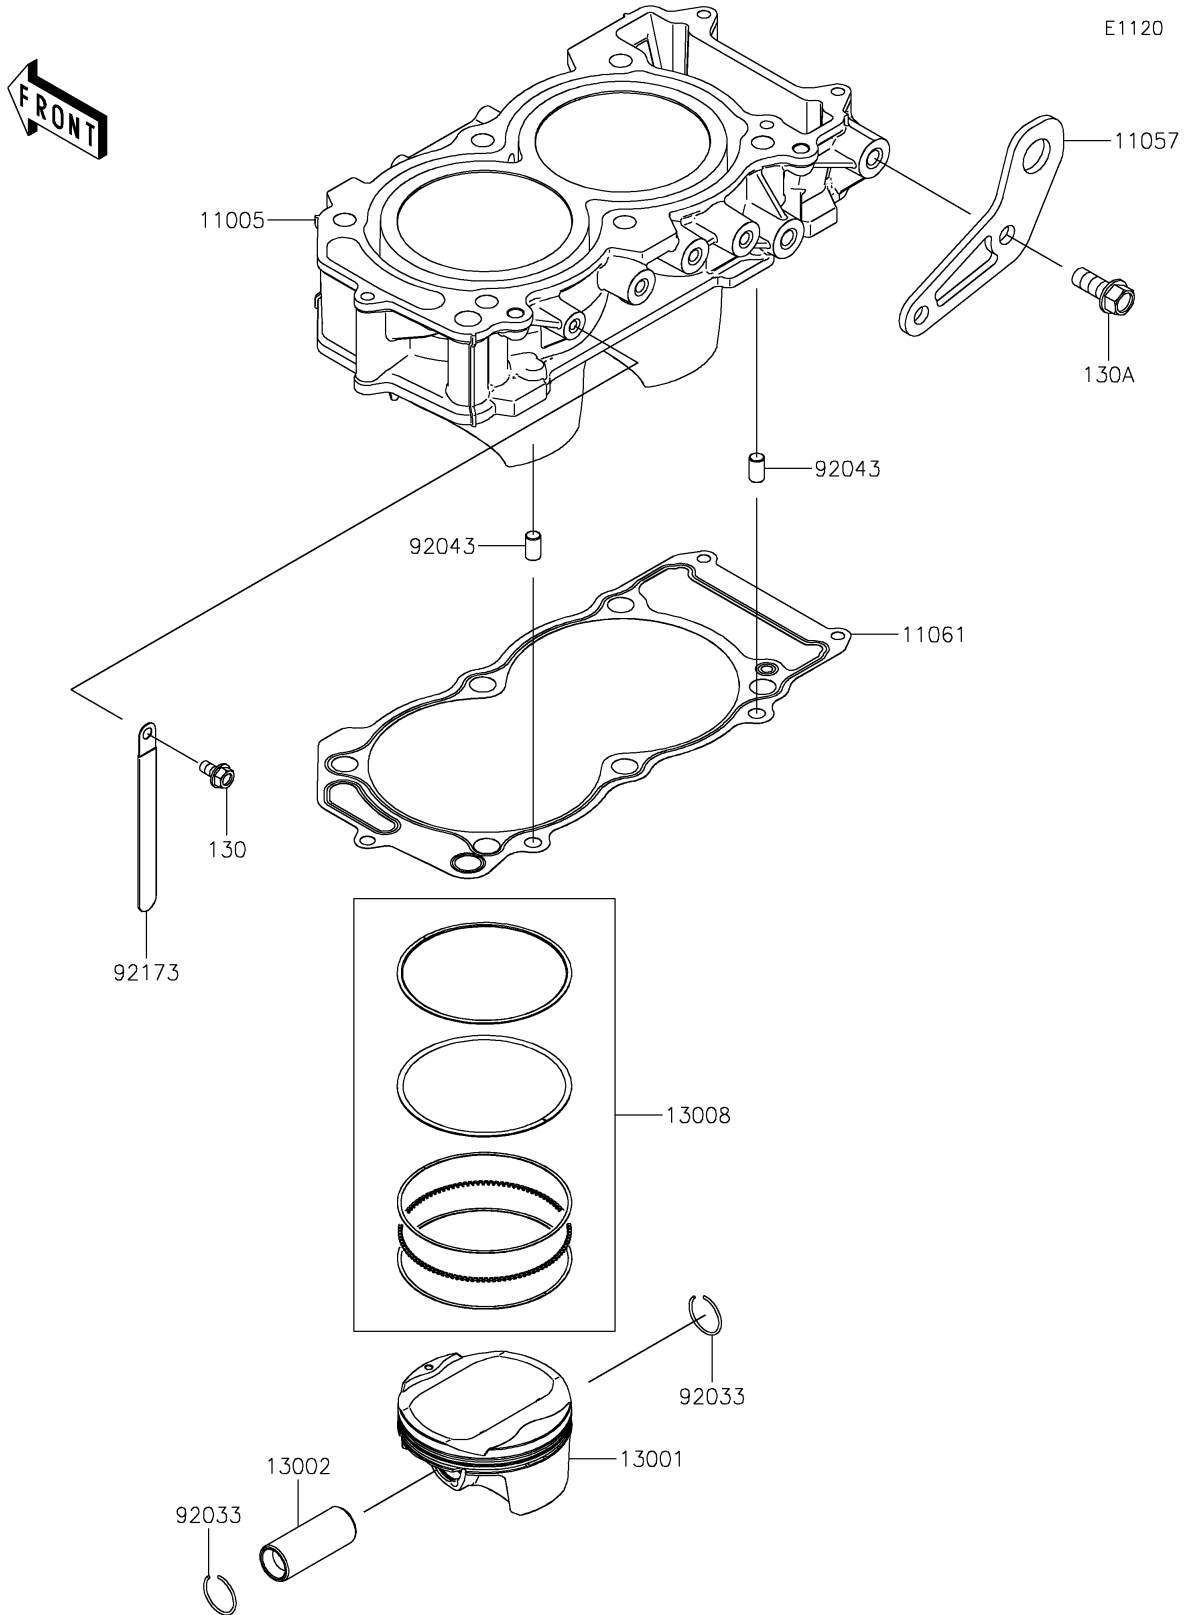

# 2021 TERYX KRX® 1000 PARTS DIAGRAM

Cylinder/Piston(s)

## 2021 TERYX KRX® 1000 PARTS LIST

Cylinder/Piston(s)

ITEM NAME	PART NUMBER	QUANTITY
CYLINDER-ENGINE (Ref # 11005)	11005-0695	1
BRACKET (Ref # 11057)	11057-2438	1
GASKET,CYLINDER BASE (Ref # 11061)	11061-1309	1
PISTON-ENGINE (Ref # 13001)	13001-0807	2
PIN-PISTON (Ref # 13002)	13002-0719	2
RING-SET-PISTON (Ref # 13008)	13008-0581	2
RING-SNAP (Ref # 92033)	92033-1188	4
PIN,8X14 (Ref # 92043)	92043-1567	2
CLAMP (Ref # 92173)	92173-0098	1
BOLT-FLANGED,6X12 (Ref # 130)	130BA0612	1
BOLT-FLANGED,10X25 (Ref # 130A)	130BA1025	2