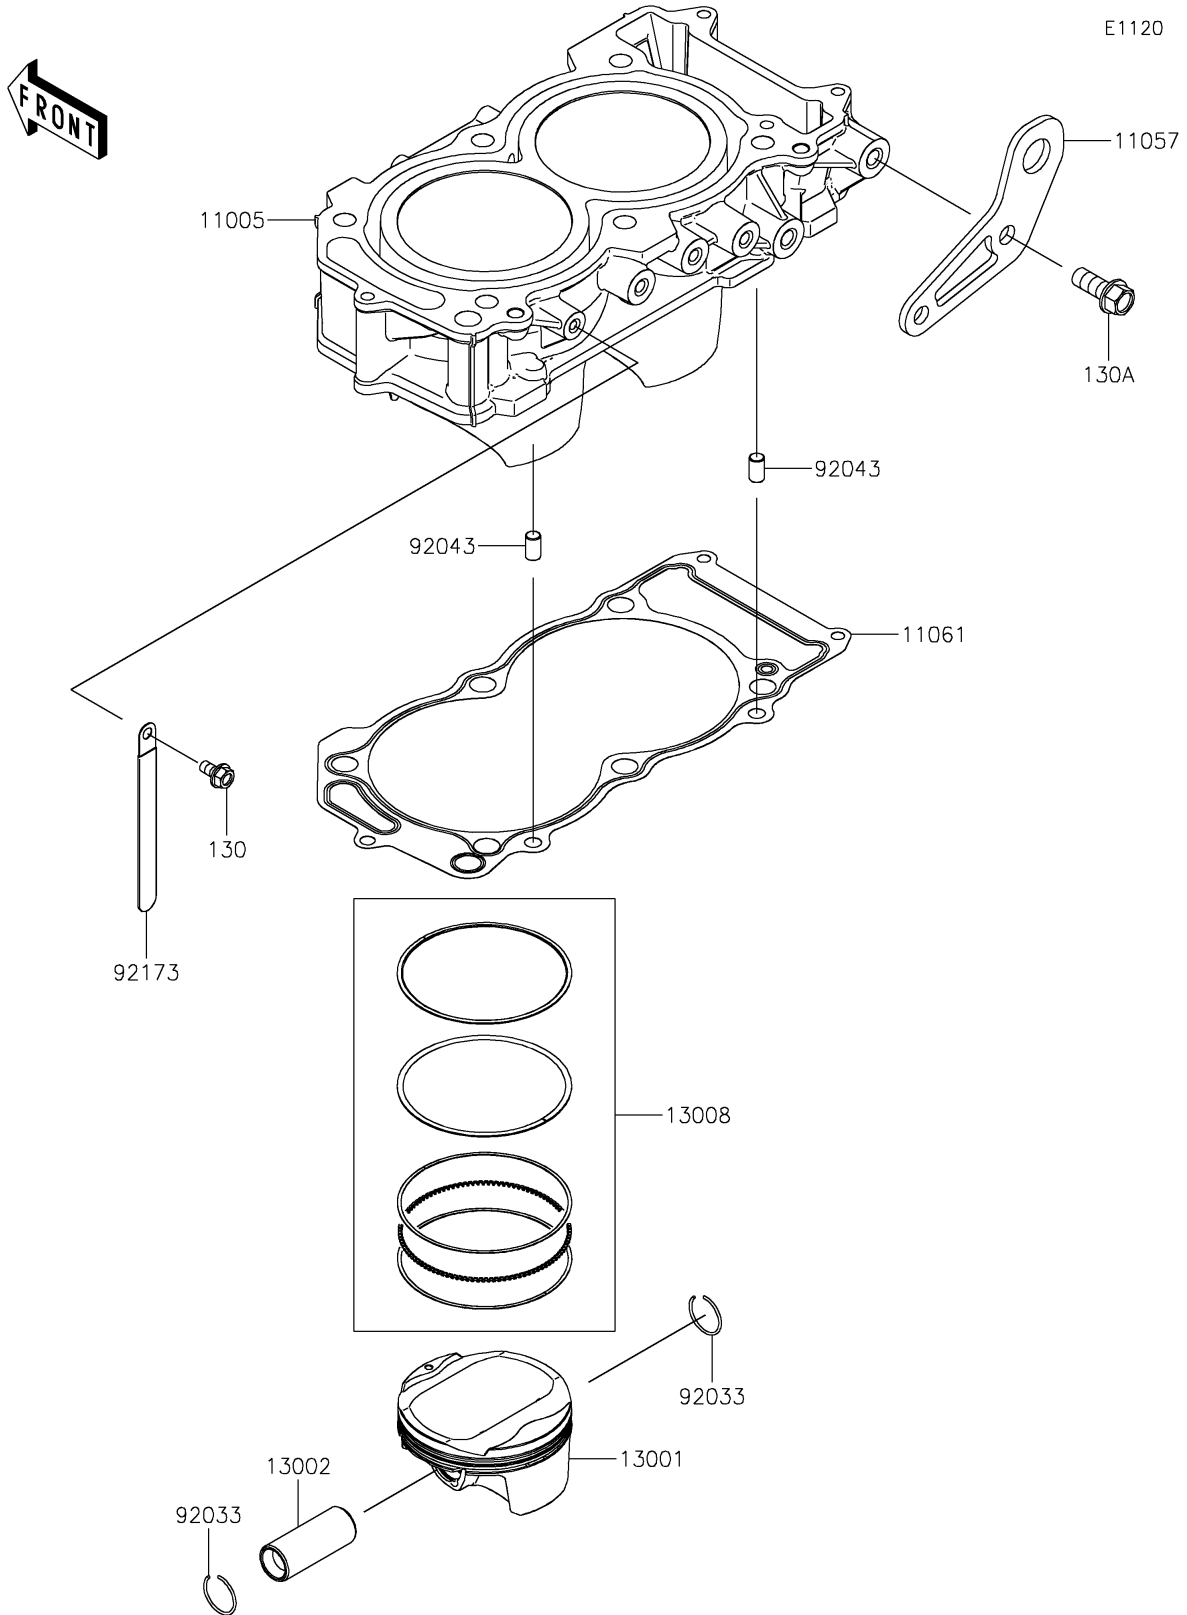

2021 TERYX KRX® 1000 TRAIL EDITION PARTS DIAGRAM

Cylinder/Piston(s)

2021 TERYX KRX® 1000 TRAIL EDITION PARTS LIST

Cylinder/Piston(s)

| ITEM NAME | PART NUMBER | QUANTITY |
|------------------------------------|-------------|----------|
| CYLINDER-ENGINE (Ref # 11005) | 11005-0695 | 1 |
| BRACKET (Ref # 11057) | 11057-2438 | 1 |
| GASKET,CYLINDER BASE (Ref # 11061) | 11061-1309 | 1 |
| PISTON-ENGINE (Ref # 13001) | 13001-0807 | 2 |
| PIN-PISTON (Ref # 13002) | 13002-0719 | 2 |
| RING-SET-PISTON (Ref # 13008) | 13008-0581 | 2 |
| RING-SNAP (Ref # 92033) | 92033-1188 | 4 |
| PIN,8X14 (Ref # 92043) | 92043-1567 | 2 |
| CLAMP (Ref # 92173) | 92173-0098 | 1 |
| BOLT-FLANGED,6X12 (Ref # 130) | 130BA0612 | 1 |
| BOLT-FLANGED,10X25 (Ref # 130A) | 130BA1025 | 2 |