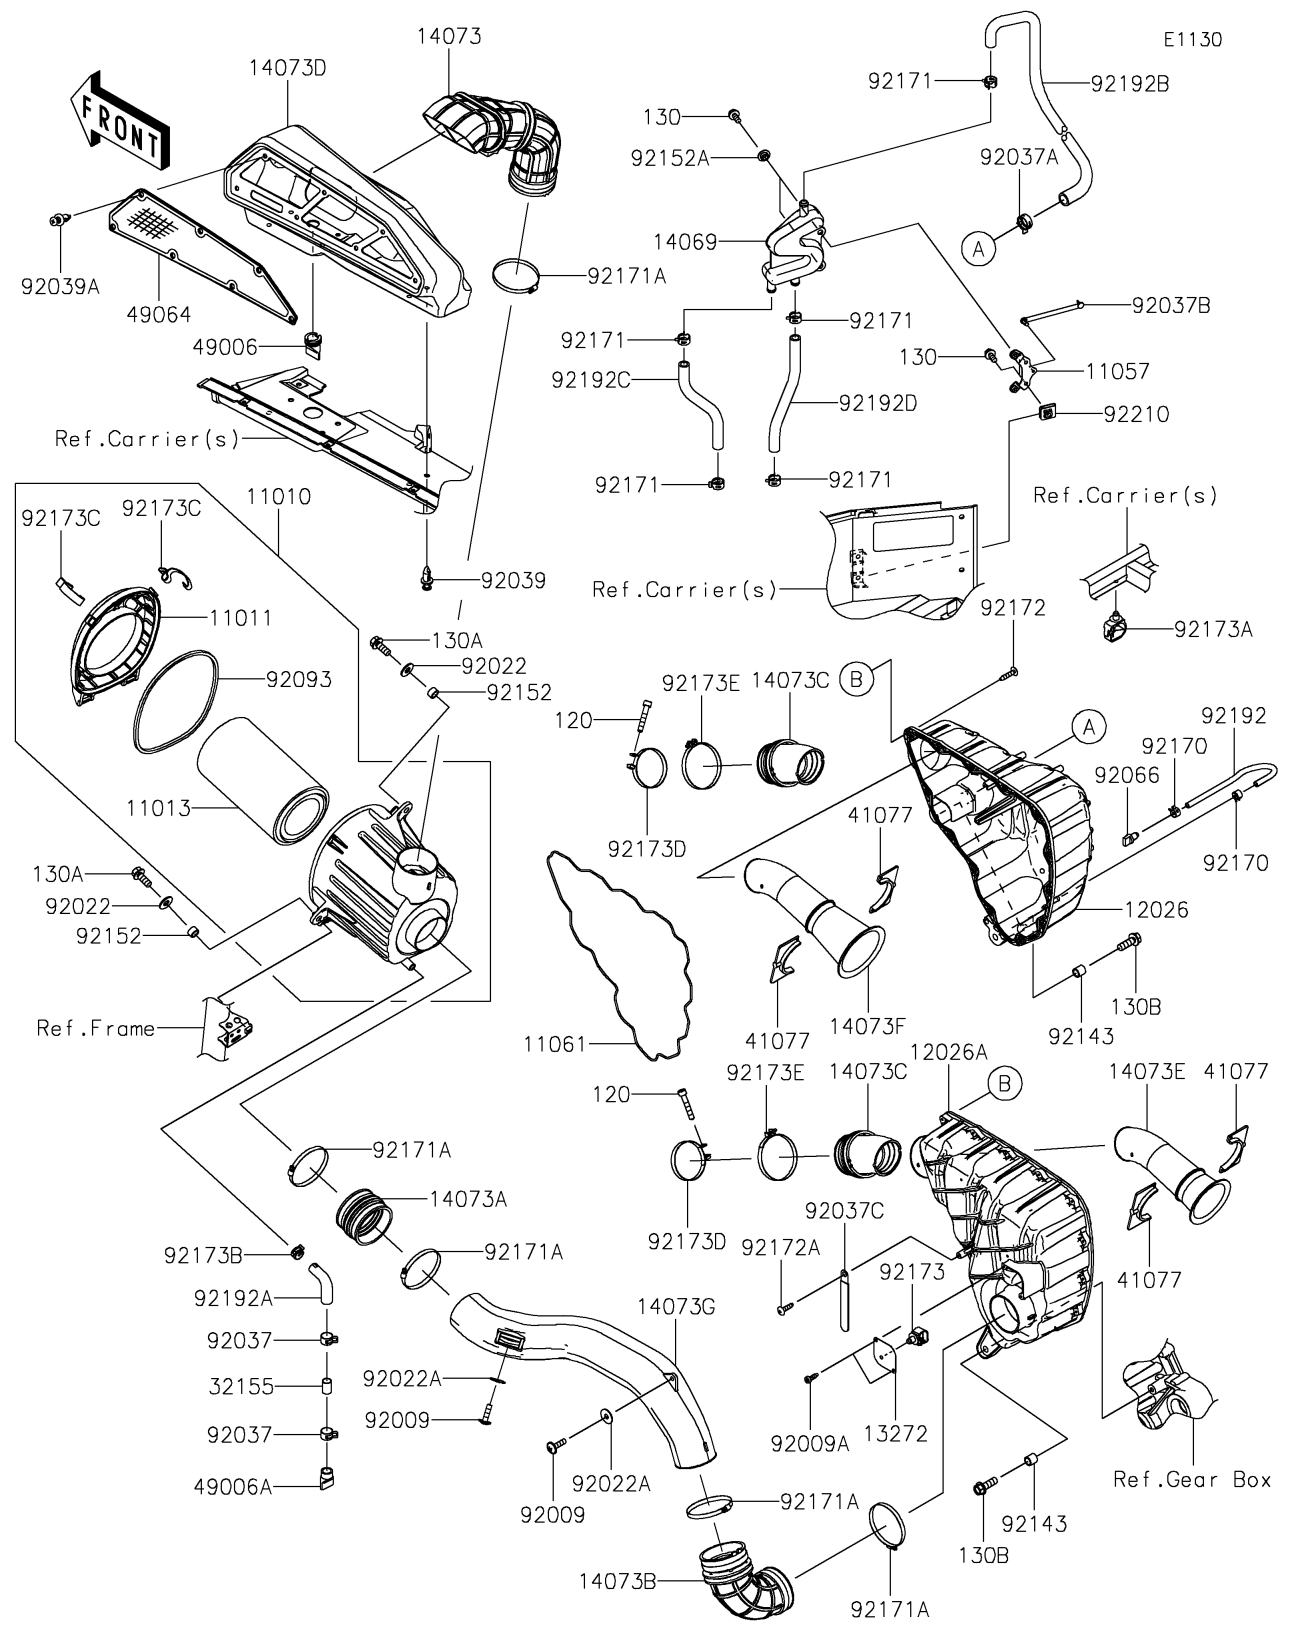

2021 TERYX KRX® 1000 TRAIL EDITION PARTS DIAGRAM

Air Cleaner

2021 TERYX KRX® 1000 TRAIL EDITION PARTS LIST

Air Cleaner

ITEM NAME	PART NUMBER	QUANTITY
FILTER-ASSY-AIR (Ref # 11010)	11010-0900	1
CASE-AIR FILTER,UPP (Ref # 11011)	11011-0905	1
ELEMENT-AIR FILTER (Ref # 11013)	11013-0782	1
BRACKET,BREATHER (Ref # 11057)	11057-2431	1
GASKET,CHAMBER (Ref # 11061)	11061-1312	1
CHAMBER,RH (Ref # 12026)	12026-0019	1
CHAMBER,LH (Ref # 12026A)	12026-0020	1
PLATE,TEMP SENSOR (Ref # 13272)	13272-2711	1
BREATHER (Ref # 14069)	14069-0032	1
DUCT,INTAKE,DIRTYSIDE (Ref # 14073)	14073-0922	1
DUCT,A/F CASE (Ref # 14073A)	14073-0923	1
DUCT,CHAMBER (Ref # 14073B)	14073-0925	1
DUCT,CHAMBER-THROTTLE (Ref # 14073C)	14073-0931	2
DUCT,INTAKE,DIRTYSIDE BOX (Ref # 14073D)	14073-0954	1
DUCT,INTAKE,#1 CYLINDER (Ref # 14073E)	14073-0956	1
DUCT,INTAKE,#2 CYLINDER (Ref # 14073F)	14073-0957	1
DUCT,A/F CASE-CHAMBER (Ref # 14073G)	14073-0963	1
PIPE,DRAIN (Ref # 32155)	32155-4087	1
ADAPTER (Ref # 41077)	41077-0737	4
BOOT (Ref # 49006)	49006-0633	1
BOOT (Ref # 49006A)	49006-1292	1
FILTER-AIR (Ref # 49064)	49064-0012	1
SCREW,6X22 (Ref # 92009)	92009-1441	2
SCREW,TAPPING,5X16 (Ref # 92009A)	92009-1984	2
WASHER,8.5X20X1.6 (Ref # 92022)	92022-1561	2
WASHER,PLAIN,6.5X20X1 (Ref # 92022A)	92022-165	2
CLAMP,HOSE CLIP (Ref # 92037)	92037-1460	2
CLAMP (Ref # 92037A)	92037-1594	1
CLAMP,SPEED,L=80.5 (Ref # 92037B)	92037-1903	1