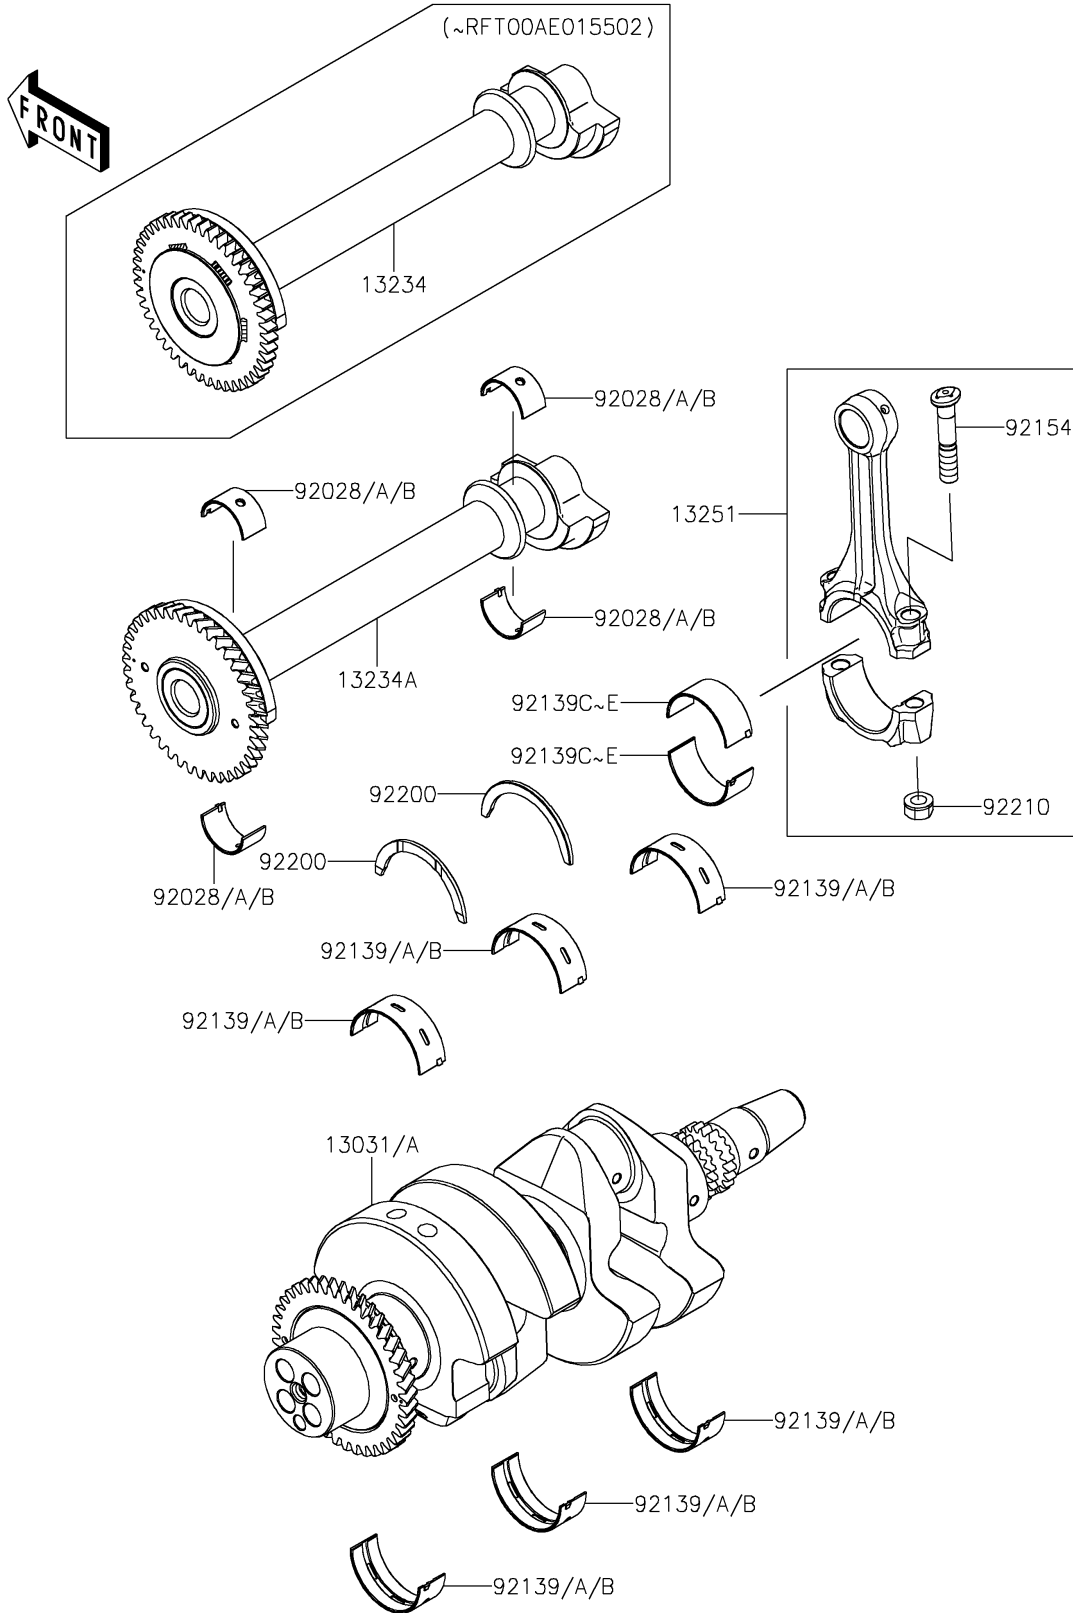

2021 TERYX KRX® 1000 TRAIL EDITION PARTS DIAGRAM

Crankshaft

E1321

2021 TERYX KRX® 1000 TRAIL EDITION PARTS LIST

Crankshaft

ITEM NAME	PART NUMBER	QUANTITY
CRANKSHAFT-COMP (Ref # 13031)	13031-0981	1
CRANKSHAFT-COMP (Ref # 13031A)	13031-0997	1
SHAFT-COMP,BALANCER (Ref # 13234)	13234-0606	1
SHAFT-COMP,BALANCER (Ref # 13234A)	13234-0611	1
ROD-ASSY-CONNECTING,J (Ref # 13251)	13251-0733-JJ	2
BUSHING,BALANCER SHAFT,BLUE (Ref # 92028)	92028-1909	4
BUSHING,BALANCER SHAFT,BLACK (Ref # 92028A)	92028-1910	AR
BUSHING,BALANCER SHAFT,BROWN (Ref # 92028B)	92028-1911	AR
BUSHING,CRANKSHAFT,BLUE (Ref # 92139)	92139-0925	6
BUSHING,CRANKSHAFT,BLACK (Ref # 92139A)	92139-0926	AR
BUSHING,CRANKSHAFT,BROWN (Ref # 92139B)	92139-0927	AR
BUSHING,CONNECTING ROD,YELLOW (Ref # 92139C)	92139-0968	4
BUSHING,CONNECTING ROD,GREEN (Ref # 92139D)	92139-0969	AR
BUSHING,CONNECTING ROD,PURPLE (Ref # 92139E)	92139-0970	AR
BOLT,CONNECTING ROD (Ref # 92154)	92154-3911	4
WASHER,THRUST,T=2.5 (Ref # 92200)	92200-2242	2
NUT,FLANGED,9MM (Ref # 92210)	92210-1673	4