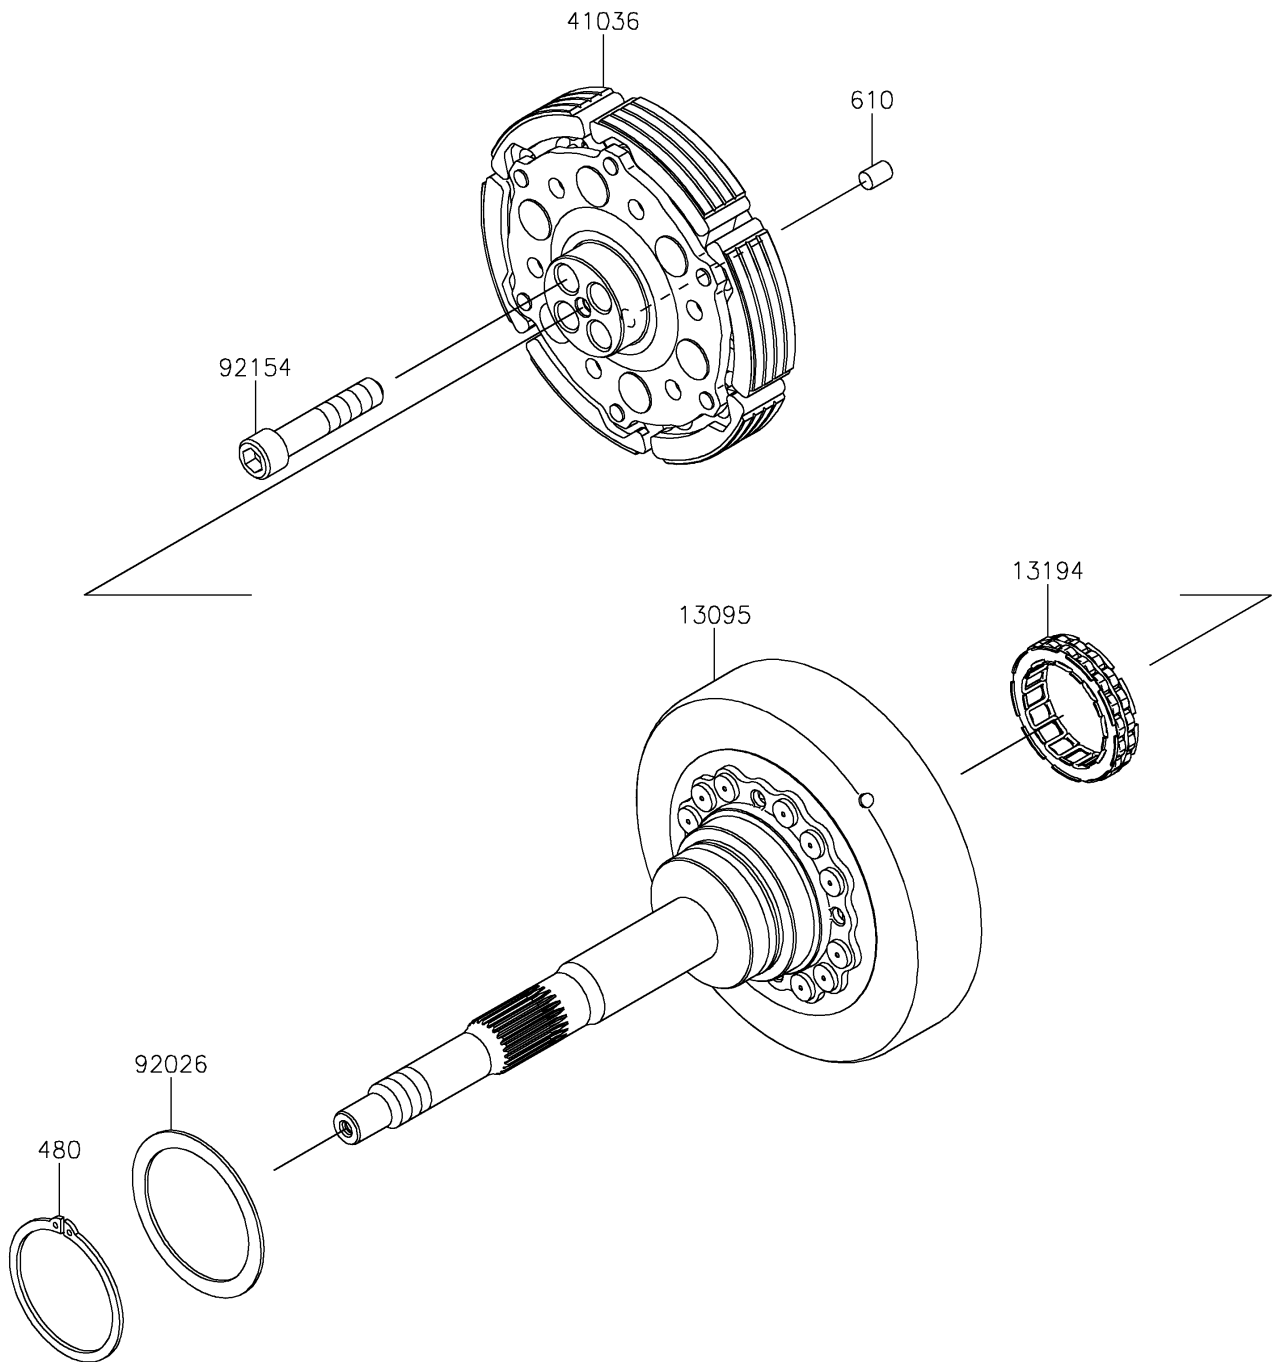

2021 TERYX KRX® 1000 TRAIL EDITION PARTS DIAGRAM

Clutch

E1350

2021 TERYX KRX® 1000 TRAIL EDITION PARTS LIST

Clutch

ITEM NAME	PART NUMBER	QUANTITY
HOUSING-COMP-CLUTCH (Ref # 13095)	13095-0611	1
CLUTCH-ONEWAY (Ref # 13194)	13194-0022	1
HUB-ASSY (Ref # 41036)	41036-0872	1
SPACER (Ref # 92026)	92026-0710	1
BOLT,12X60 (Ref # 92154)	92154-3926	4
CIRCLIP-TYPE-C,60MM (Ref # 480)	480J6000	1
ROLLER,8X12 (Ref # 610)	610A0812	1