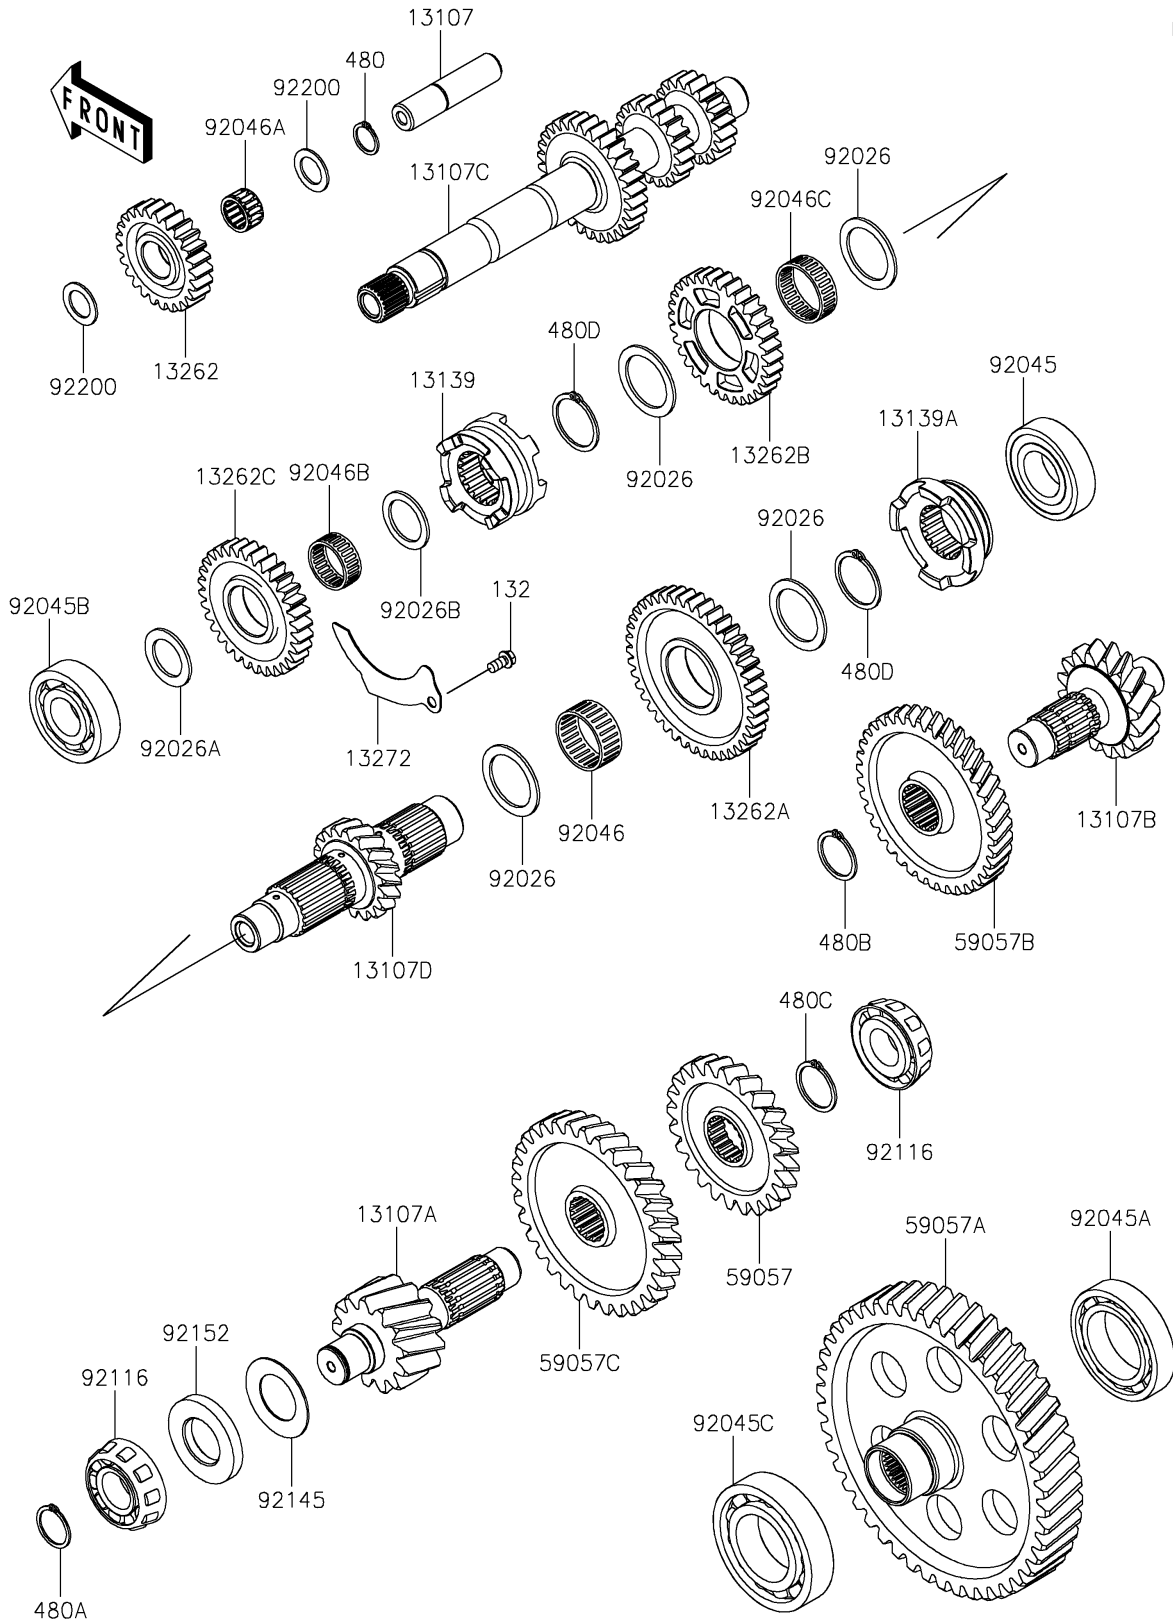

2021 TERYX KRX® 1000 TRAIL EDITION PARTS DIAGRAM

Transmission

E1361

2021 TERYX KRX® 1000 TRAIL EDITION PARTS LIST

Transmission

ITEM NAME	PART NUMBER	QUANTITY
SHAFT,REVERSE IDLER (Ref # 13107)	13107-0879	1
SHAFT,4TH,13T (Ref # 13107A)	13107-0882	1
SHAFT,3RD,16T (Ref # 13107B)	13107-0900	1
SHAFT,INPUT (Ref # 13107C)	13107-0931	1
SHAFT,2ND,18T (Ref # 13107D)	13107-0932	1
SHIFTER,HIGH&REV,19T (Ref # 13139)	13139-0029	1
SHIFTER,LOW,19T (Ref # 13139A)	13139-0030	1
GEAR,REVERSE IDLER,25T (Ref # 13262)	13262-1361	1
GEAR,LOW,42T (Ref # 13262A)	13262-1363	1
GEAR,REV,32T (Ref # 13262B)	13262-1364	1
GEAR,HIGH,32T (Ref # 13262C)	13262-1568	1
PLATE,OIL (Ref # 13272)	13272-2570	1
GEAR-HELICAL,24T (Ref # 59057)	59057-0027	1
GEAR-HELICAL,46T (Ref # 59057A)	59057-0029	1
GEAR-HELICAL,38T (Ref # 59057B)	59057-0031	1
GEAR-HELICAL,32T (Ref # 59057C)	59057-0032	1
SPACER,35.2X47X2 (Ref # 92026)	92026-0765	4
SPACER,25.2X38X2 (Ref # 92026A)	92026-0856	1
SPACER,28X38X2 (Ref # 92026B)	92026-1299	1
BEARING-BALL,6206Z (Ref # 92045)	92045-0902	1
BEARING-BALL,6009 (Ref # 92045A)	92045-0903	1
BEARING-BALL,6305ZUR3 (Ref # 92045B)	92045-0926	1
BEARING-BALL,TMB209 (Ref # 92045C)	92045-0935	1
BEARING-NEEDLE,35X40X17 (Ref # 92046)	92046-0611	1
BEARING-NEEDLE (Ref # 92046A)	92046-0634	1
BEARING-NEEDLE (Ref # 92046B)	92046-0635	1
BEARING-NEEDLE (Ref # 92046C)	92046-0636	1
BEARING-ROLLER,HC30305JRLFT (Ref # 92116)	92116-0012	2
SPRING (Ref # 92145)	92145-1837	1

2021 TERYX KRX® 1000 TRAIL EDITION PARTS LIST

Transmission

ITEM NAME	PART NUMBER	QUANTITY
COLLAR (Ref # 92152)	92152-2526	1
WASHER,18.2X28X1.5 (Ref # 92200)	92200-0716	2
BOLT-FLANGED-SMALL,6X12 (Ref # 132)	132BA0612	1
CIRCLIP-TYPE-C,18MM (Ref # 480)	480J1800	1
CIRCLIP-TYPE-C,25MM (Ref # 480A)	480J2500	1
CIRCLIP (Ref # 480B)	480J2900	1
CIRCLIP-TYPE-C,30MM (Ref # 480C)	480J3000	1
CIRCLIP (Ref # 480D)	480J3500	2