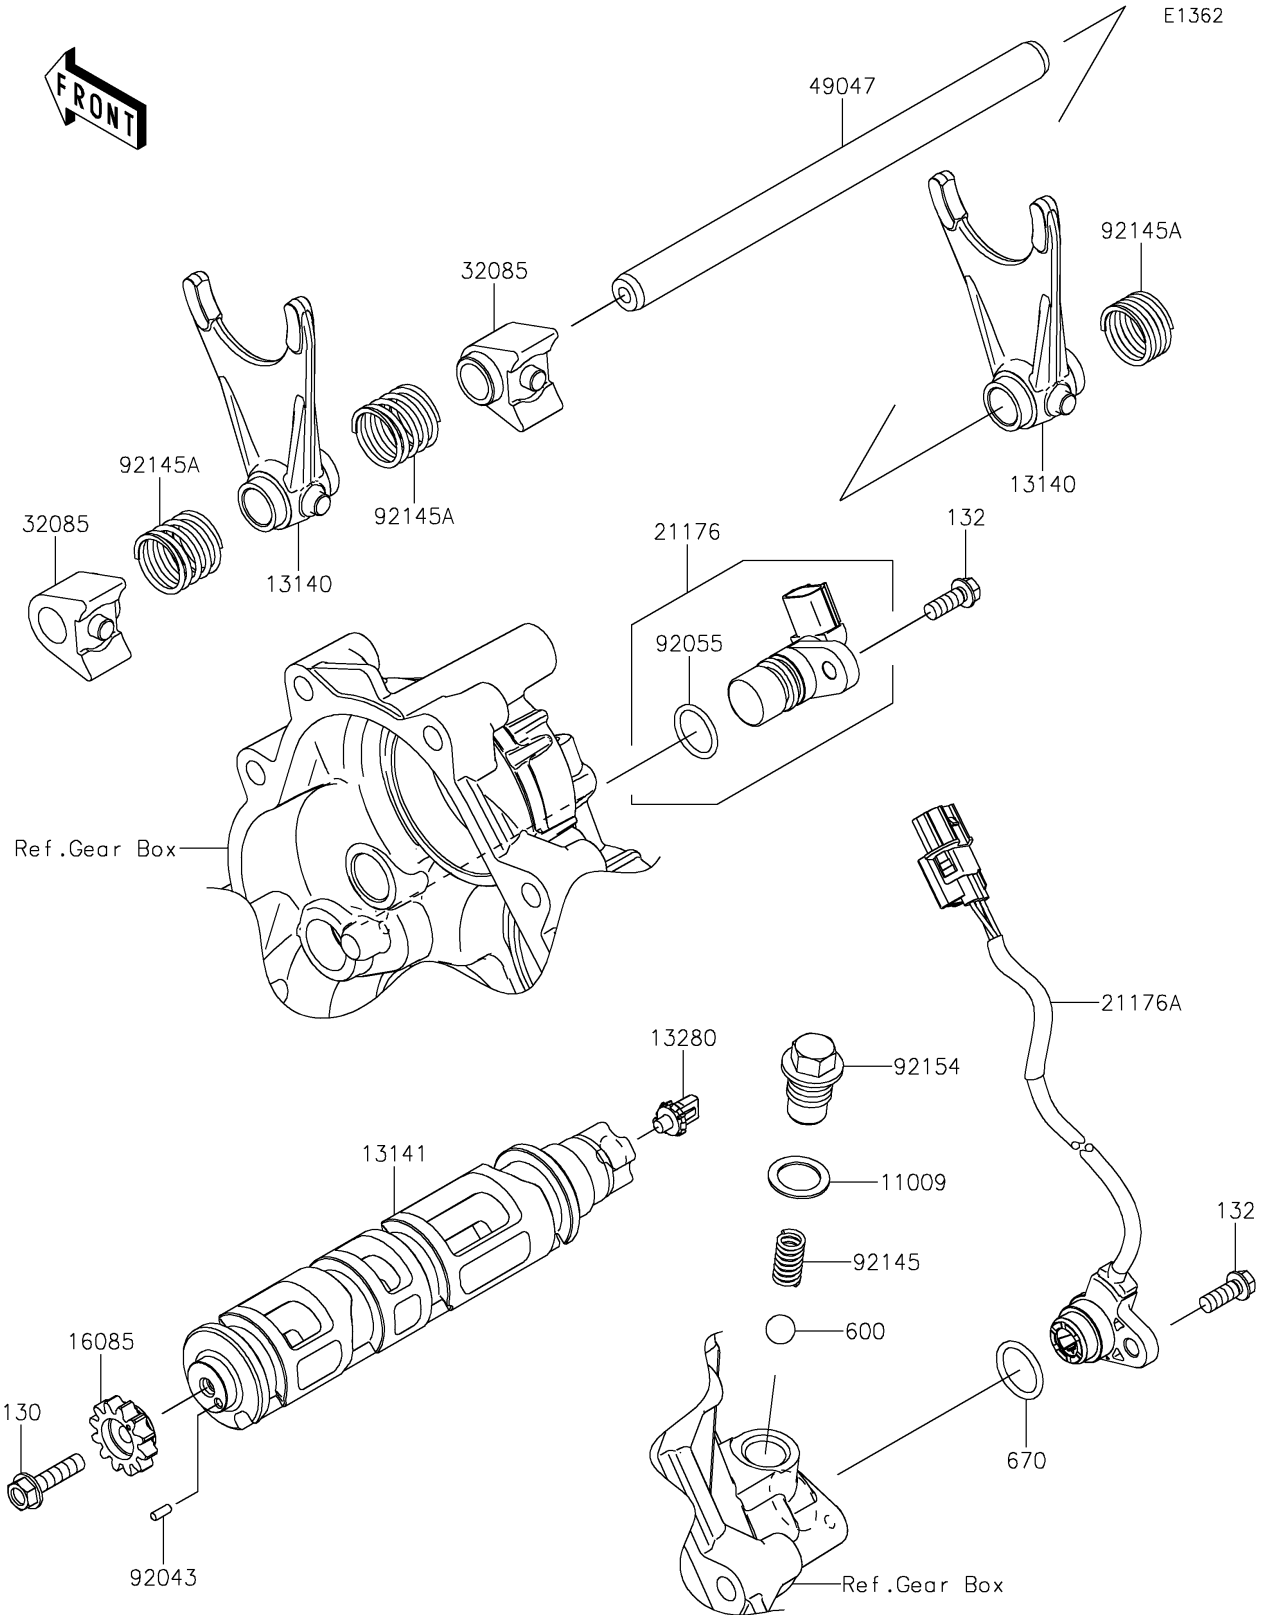

2021 TERYX KRX® 1000 TRAIL EDITION PARTS DIAGRAM

Gear Change Drum/Shift Fork(s)

2021 TERYX KRX® 1000 TRAIL EDITION PARTS LIST

Gear Change Drum/Shift Fork(s)

ITEM NAME	PART NUMBER	QUANTITY
GASKET,15.5X22X1 (Ref # 11009)	11009-1008	1
FORK-SHIFT (Ref # 13140)	13140-0673	2
DRUM-CHANGE (Ref # 13141)	13141-0601	1
HOLDER (Ref # 13280)	13280-0932	1
GEAR,12T (Ref # 16085)	16085-0681	1
SENSOR,SPEED (Ref # 21176)	21176-0891	1
SENSOR,GEAR POSITION (Ref # 21176A)	21176-0910	1
STOPPER (Ref # 32085)	32085-0844	2
ROD-SHIFT (Ref # 49047)	49047-0641	1
PIN,3X8 (Ref # 92043)	92043-1716	1
RING-O (Ref # 92055)	92055-1639	1
SPRING (Ref # 92145)	92145-1590	1
SPRING (Ref # 92145A)	92145-1836	3
BOLT,CHANGE POSITION (Ref # 92154)	92154-1366	1
BOLT-FLANGED,6X25 (Ref # 130)	130CA0625	1
BOLT-FLANGED-SMALL,6X16 (Ref # 132)	132BA0616	2
BALL-STEEL,13/32 (Ref # 600)	600A1300	1
O RING,18MM (Ref # 670)	670D2018	1