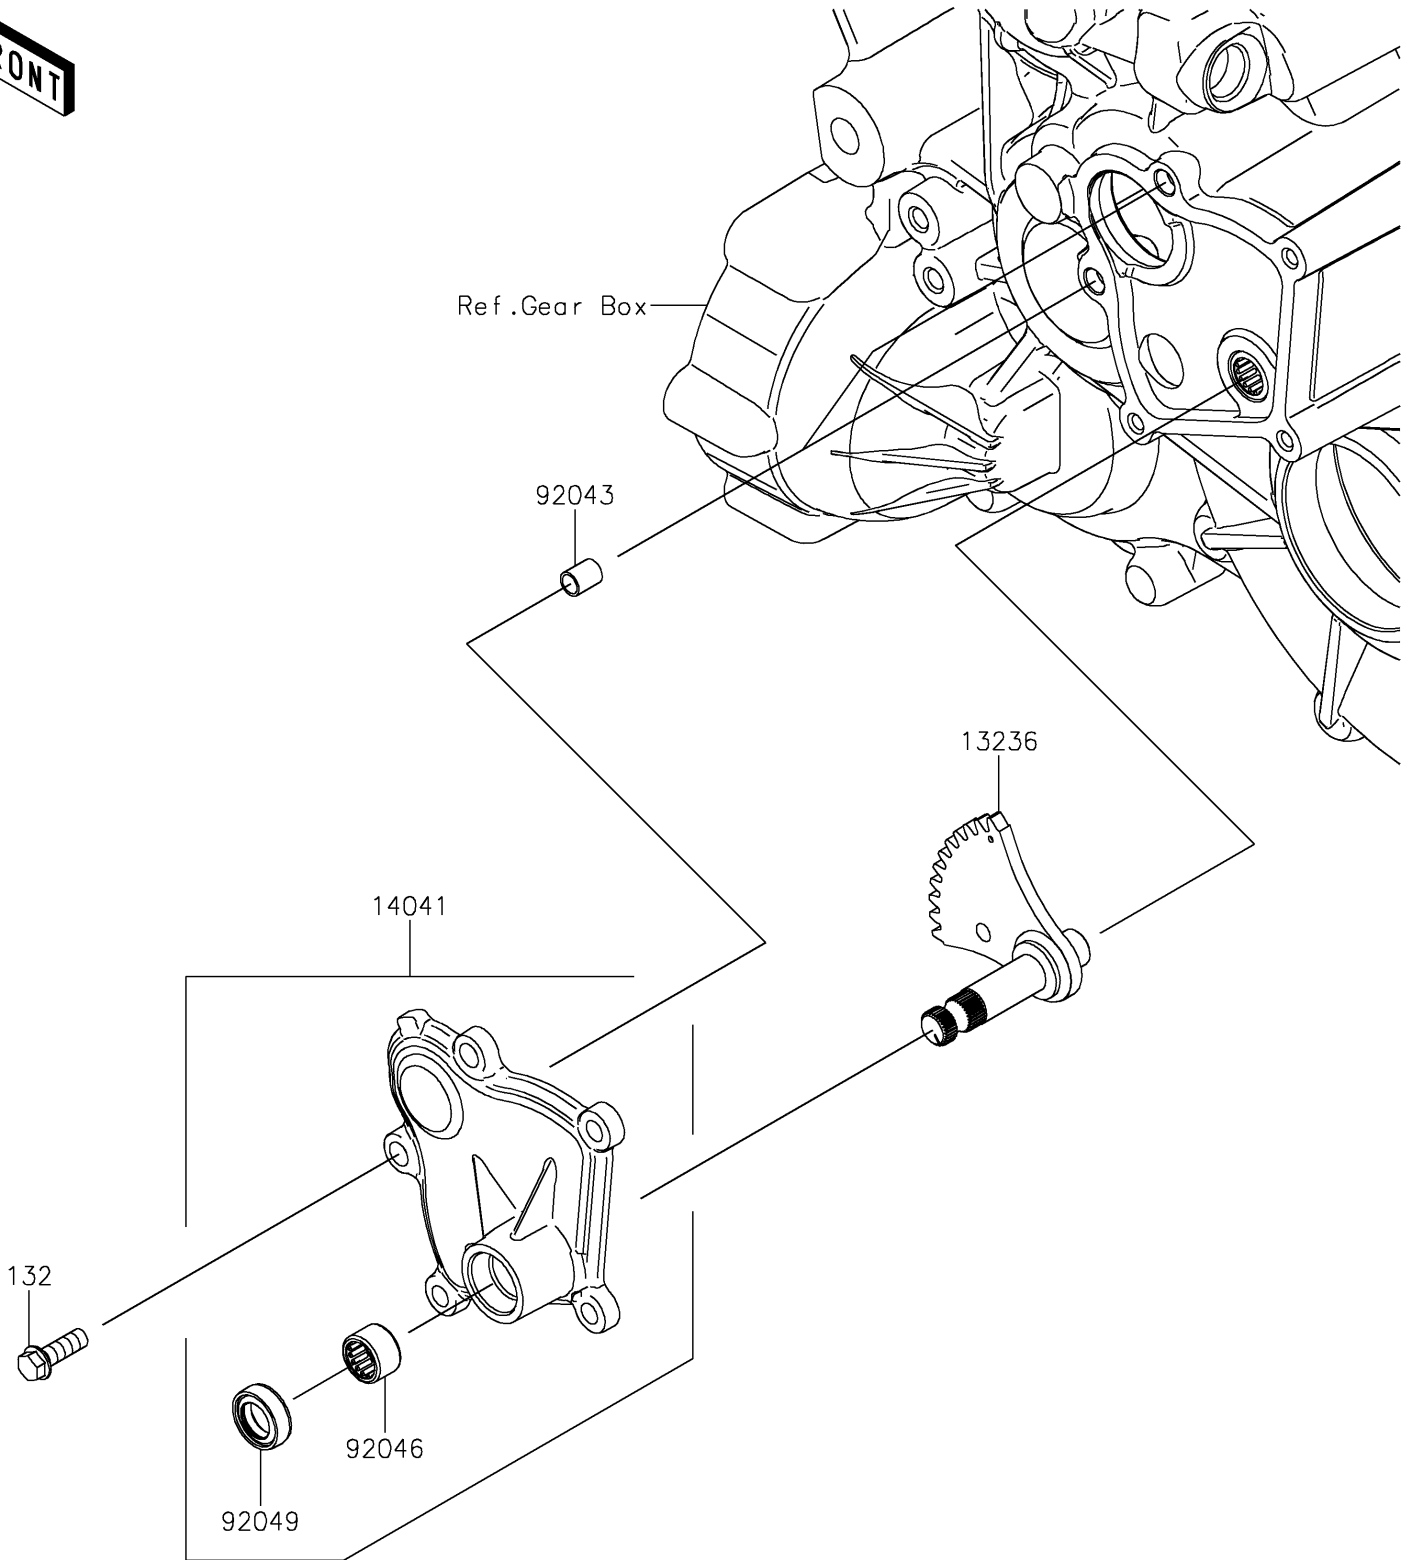

# 2021 TERYX KRX® 1000 TRAIL EDITION PARTS DIAGRAM

Gear Change Mechanism

E1370

## 2021 TERYX KRX® 1000 TRAIL EDITION PARTS LIST

### Gear Change Mechanism

ITEM NAME	PART NUMBER	QUANTITY
LEVER-COMP (Ref # 13236)	13236-0816	1
COVER-COMP (Ref # 14041)	14041-0614	1
PIN,DOWEL,8X10 (Ref # 92043)	92043-1302	2
BEARING-NEEDLE,HK1210FM (Ref # 92046)	92046-0034	1
SEAL-OIL,CLUTCH RELEASE (Ref # 92049)	92049-1475	1
BOLT-FLANGED-SMALL,6X18 (Ref # 132)	132BA0618	5