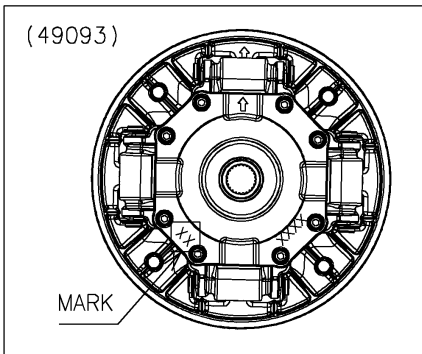

# 2021 TERYX KRX® 1000 TRAIL EDITION PARTS DIAGRAM

Drive Converter

E1391

Mark	Ref No.
75 or 77	39152
Other	39152A

### Drive Converter

ITEM NAME	PART NUMBER	QUANTITY
COVER-COMP (Ref # 14041)	14041-0622	1
WEIGHT-RAMP (Ref # 39152)	39152-0048	4
WEIGHT-RAMP (Ref # 39152A)	39152-0097	4
CONVERTER-ASSY-DRIVE (Ref # 49093)	49093-0077	1
PIN (Ref # 92043)	92043-0975	4
BUSHING (Ref # 92139)	92139-0933	4
SPRING (Ref # 92145)	92145-1855	1
BOLT-SOCKET,6X25 (Ref # 92154)	92154-3960	8
WASHER,20.2X31X1.4 (Ref # 92200)	92200-2248	1
NUT,20MM (Ref # 92210)	92210-1753	1
CIRCLIP-TYPE-C,13MM (Ref # 480)	480J1300	8