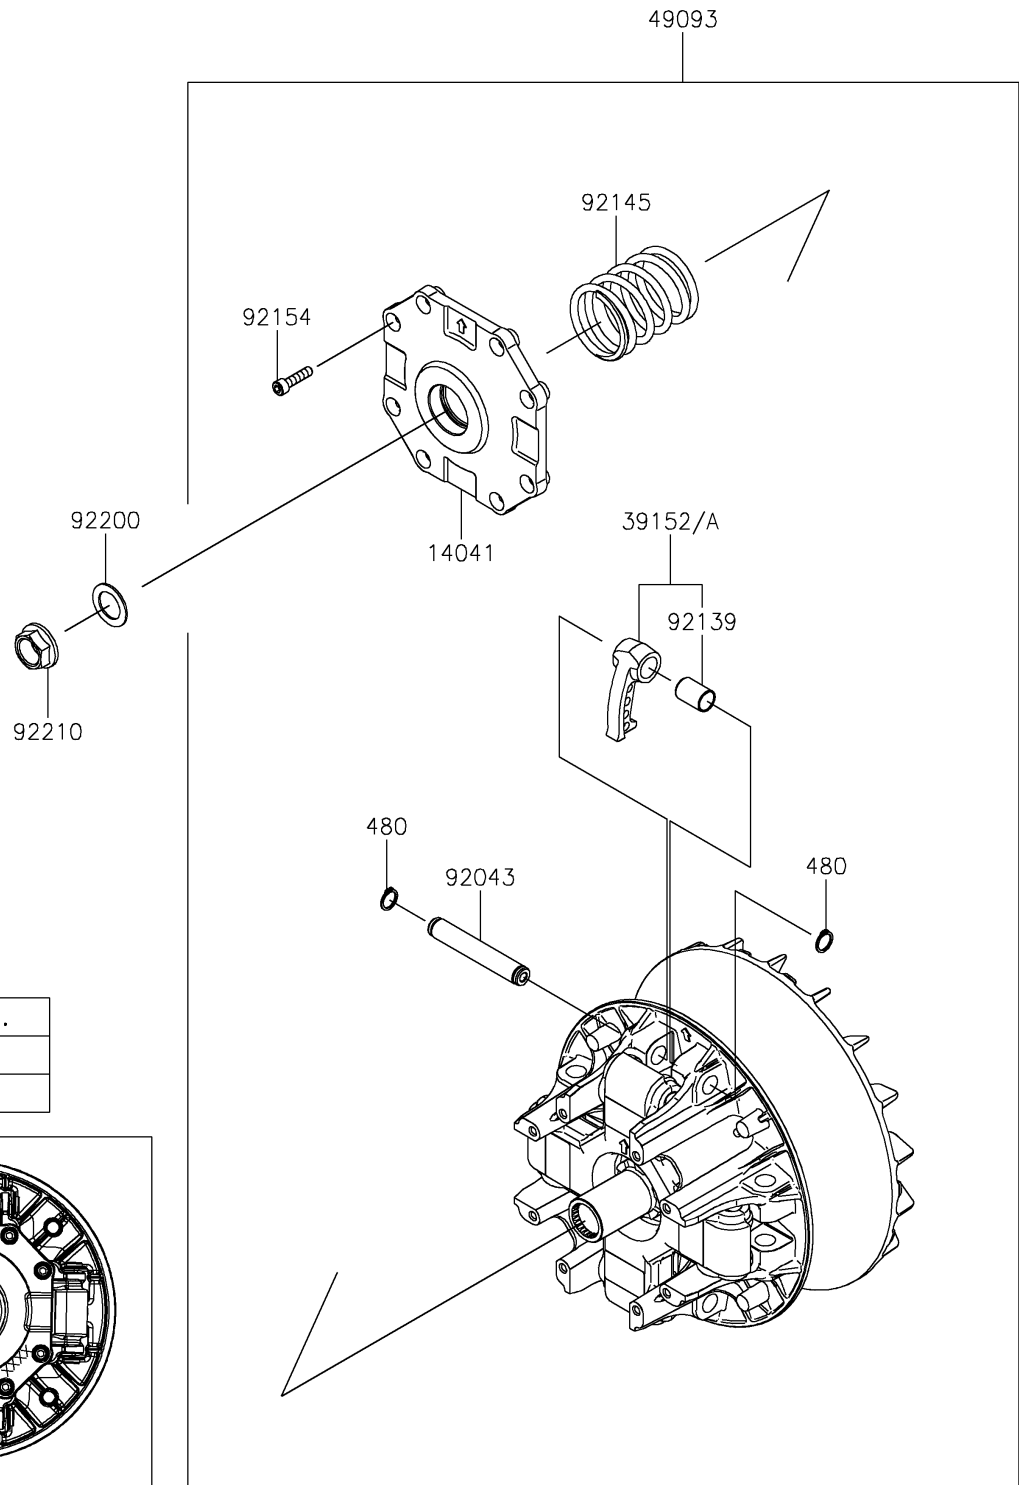

# 2021 TERYX KRX® 1000 TRAIL EDITION PARTS DIAGRAM

Drive Converter

E1391

Mark	Ref No.
75 or 77	39152
Other	39152A

## 2021 TERYX KRX® 1000 TRAIL EDITION PARTS LIST

### Drive Converter

ITEM NAME	PART NUMBER	QUANTITY
COVER-COMP (Ref # 14041)	14041-0622	1
WEIGHT-RAMP (Ref # 39152)	39152-0048	4
WEIGHT-RAMP (Ref # 39152A)	39152-0097	4
CONVERTER-ASSY-DRIVE (Ref # 49093)	49093-0077	1
PIN (Ref # 92043)	92043-0975	4
BUSHING (Ref # 92139)	92139-0933	4
SPRING (Ref # 92145)	92145-1855	1
BOLT-SOCKET,6X25 (Ref # 92154)	92154-3960	8
WASHER,20.2X31X1.4 (Ref # 92200)	92200-2248	1
NUT,20MM (Ref # 92210)	92210-1753	1
CIRCLIP-TYPE-C,13MM (Ref # 480)	480J1300	8