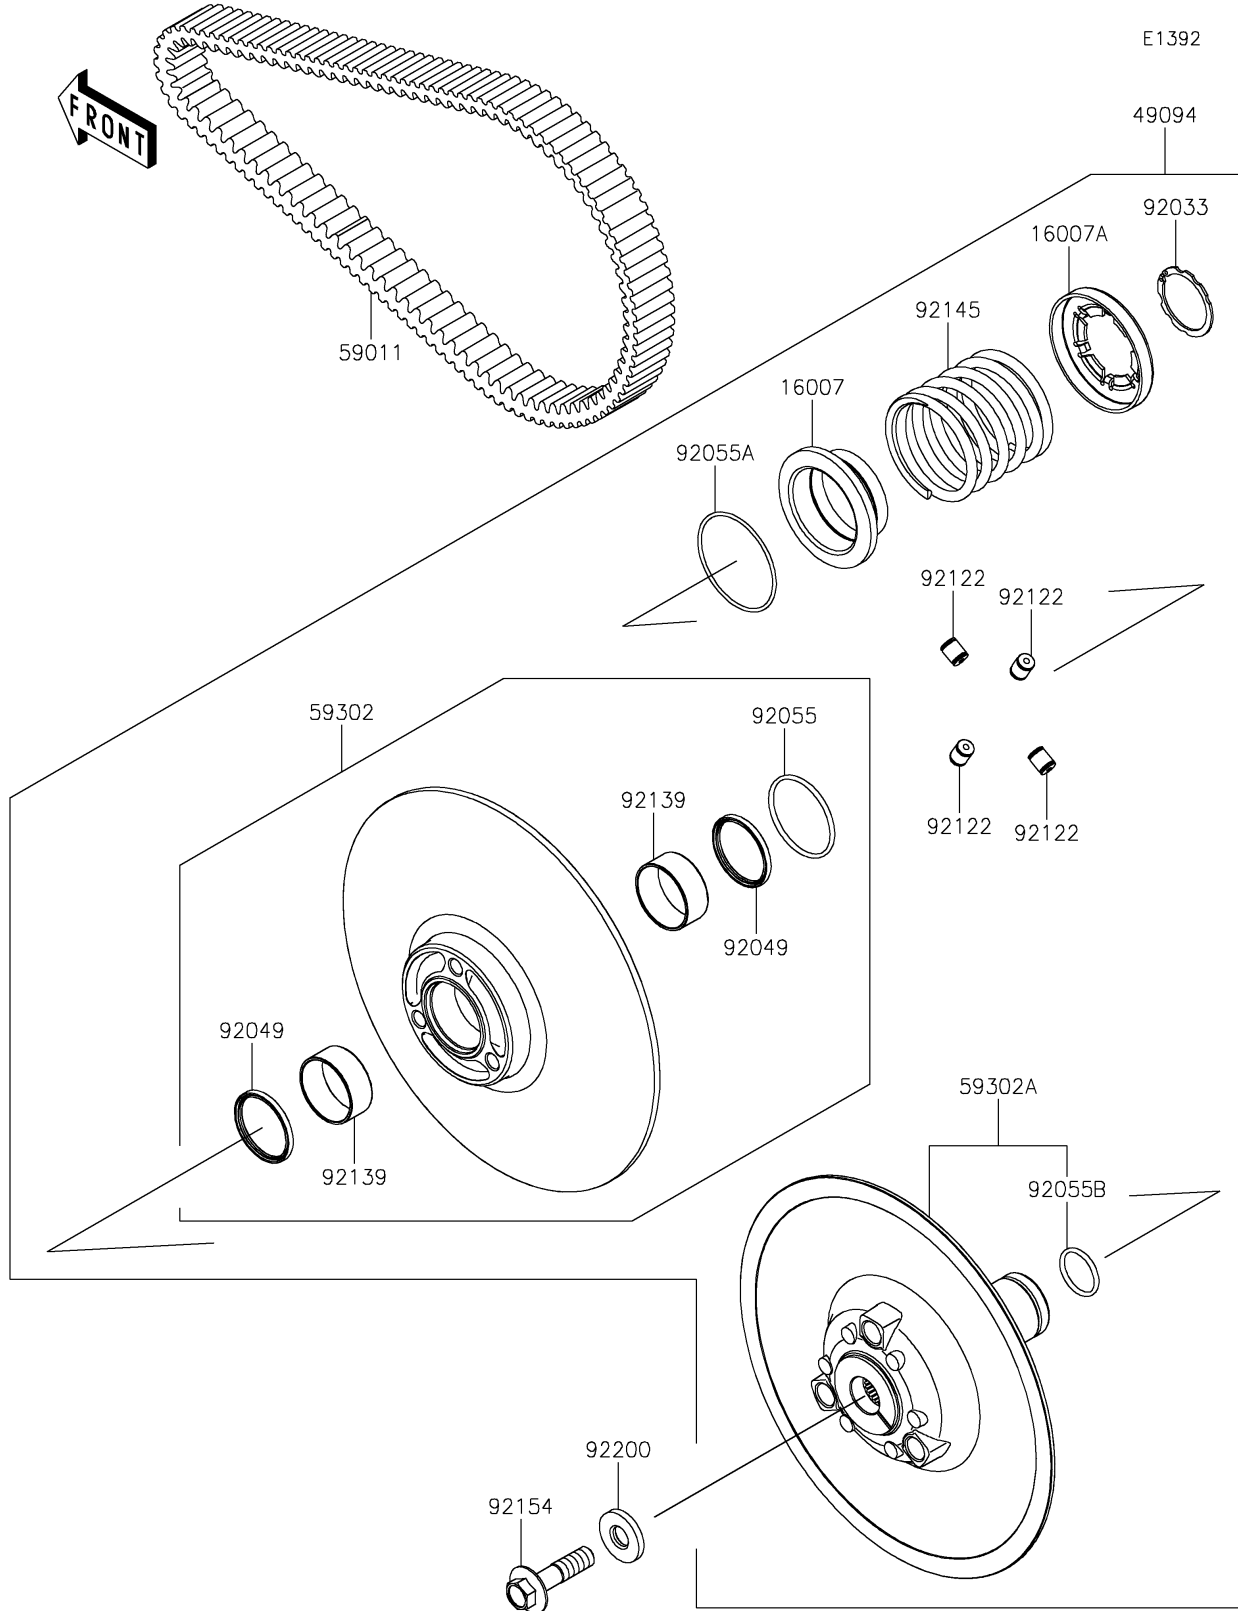

2021 TERYX KRX® 1000 TRAIL EDITION PARTS DIAGRAM

Driven Converter/Drive Belt

2021 TERYX KRX® 1000 TRAIL EDITION PARTS LIST

Driven Converter/Drive Belt

ITEM NAME	PART NUMBER	QUANTITY
SEAT-SPRING,MOVABLE (Ref # 16007)	16007-0754	1
SEAT-SPRING,FIXED (Ref # 16007A)	16007-0755	1
CONVERTER-ASSY-DRIVEN (Ref # 49094)	49094-0100	1
BELT,CVT (Ref # 59011)	59011-0047	1
SHEAVE-COMP,MOVABLE (Ref # 59302)	59302-0104	1
SHEAVE-COMP,FIXED (Ref # 59302A)	59302-0109	1
RING-SNAP,41.5MM (Ref # 92033)	92033-0801	1
SEAL-OIL,GD45X52X4 V1 (Ref # 92049)	92049-0821	2
RING-O,54.4X3.1 (Ref # 92055)	92055-0924	1
RING-O,68.2X2.4 (Ref # 92055A)	92055-0925	1
RING-O,29X3.1 (Ref # 92055B)	92055-0926	1
ROLLER (Ref # 92122)	92122-0560	4
BUSHING (Ref # 92139)	92139-0936	2
SPRING (Ref # 92145)	92145-1856	1
BOLT,14X55 (Ref # 92154)	92154-3920	1
WASHER (Ref # 92200)	92200-2389	1