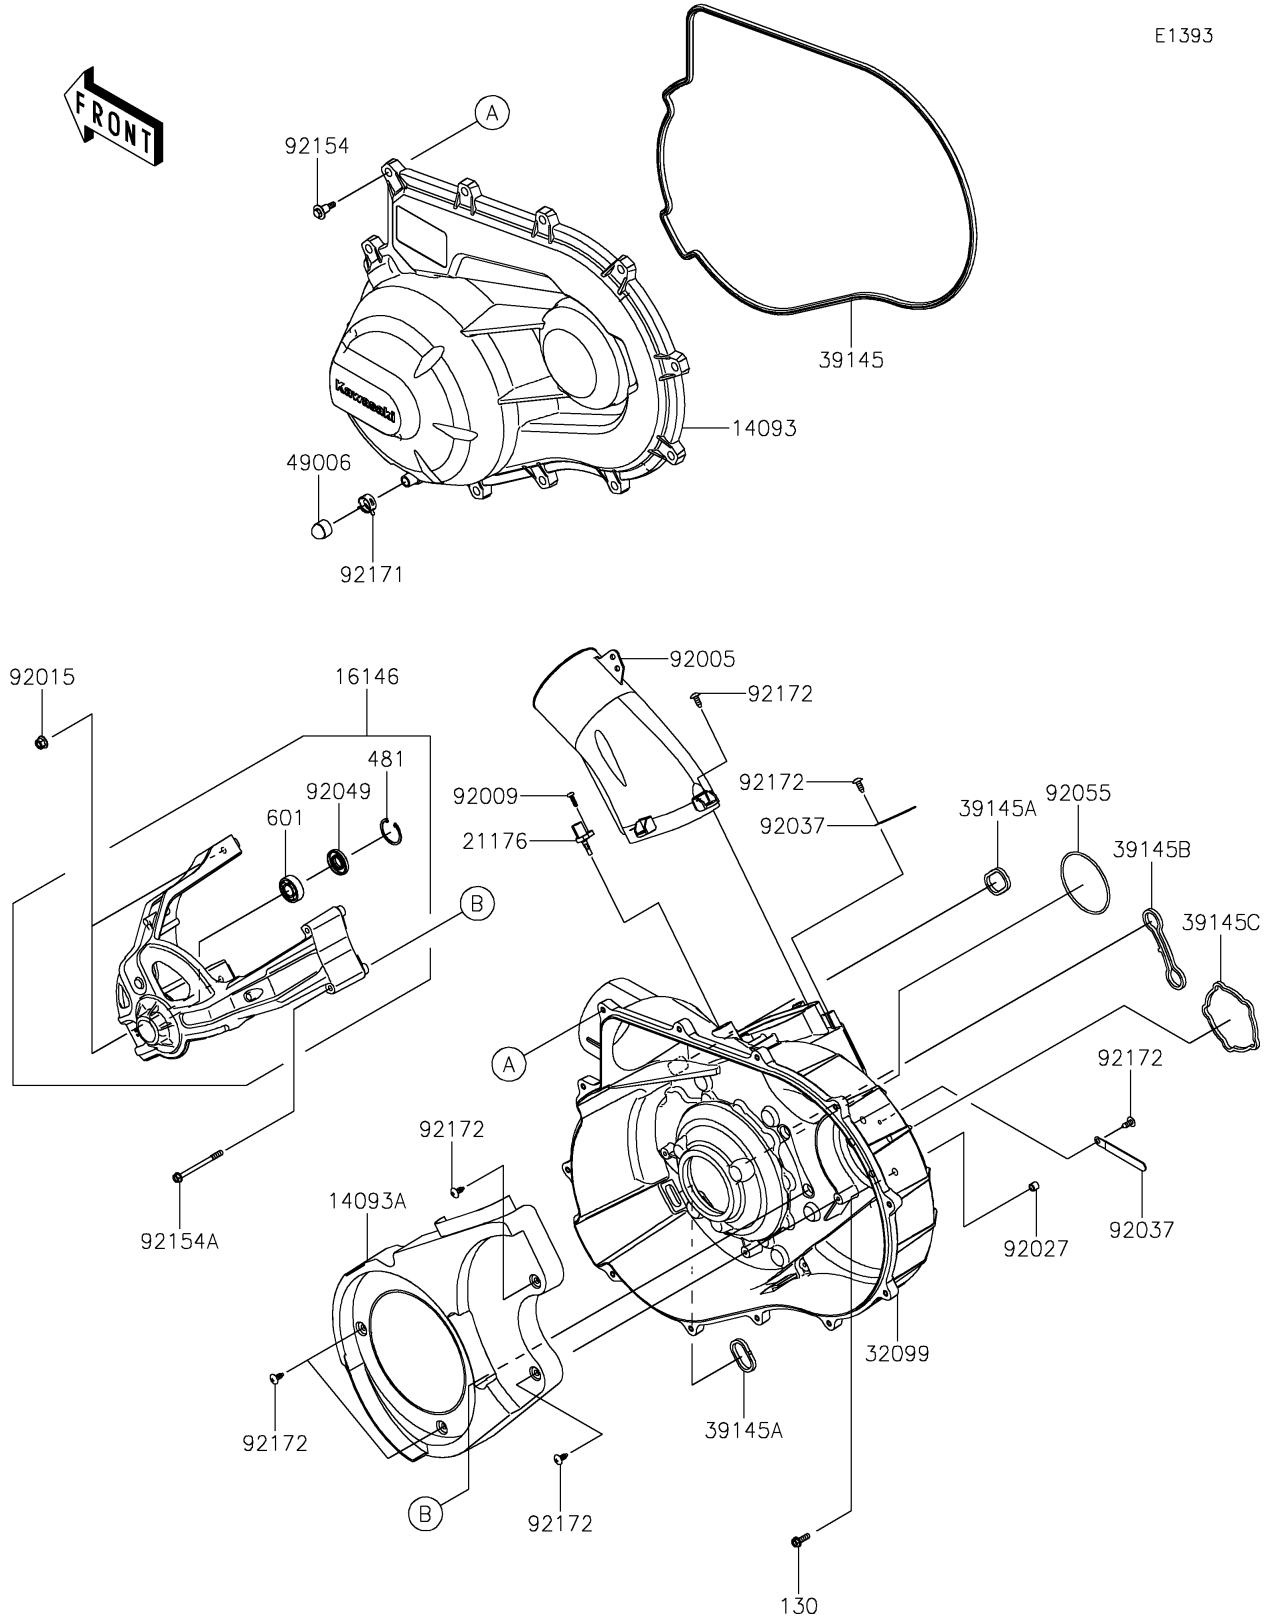

2021 TERYX KRX® 1000 TRAIL EDITION PARTS DIAGRAM

Converter Cover

E1393

2021 TERYX KRX® 1000 TRAIL EDITION PARTS LIST

Converter Cover

| ITEM NAME | PART NUMBER | QUANTITY |
|--------------------------------------|-------------|----------|
| COVER,CVT (Ref # 14093) | 14093-0774 | 1 |
| COVER (Ref # 14093A) | 14093-0775 | 1 |
| COVER-ASSY (Ref # 16146) | 16146-0840 | 1 |
| SENSOR,AIR TEMPERATURE (Ref # 21176) | 21176-0048 | 1 |
| CASE,CVT (Ref # 32099) | 32099-0795 | 1 |
| TRIM-SEAL,CVT COVER (Ref # 39145) | 39145-0711 | 1 |
| TRIM-SEAL (Ref # 39145A) | 39145-0712 | 2 |
| TRIM-SEAL (Ref # 39145B) | 39145-0713 | 1 |
| TRIM-SEAL (Ref # 39145C) | 39145-0714 | 1 |
| BOOT,DRAIN (Ref # 49006) | 49006-3718 | 1 |
| FITTING (Ref # 92005) | 92005-0978 | 1 |
| SCREW,TAPPING,5X16 (Ref # 92009) | 92009-1264 | 1 |
| NUT,FLANGED,LOCK,8MM (Ref # 92015) | 92015-1668 | 2 |
| COLLAR,6.8X10X8.5 (Ref # 92027) | 92027-129 | 5 |
| CLAMP (Ref # 92037) | 92037-1993 | 2 |
| SEAL-OIL,TC 15X35X6 (Ref # 92049) | 92049-0816 | 1 |
| RING-O,84.4X3.1 (Ref # 92055) | 92055-0916 | 1 |
| BOLT,CVT COVER (Ref # 92154) | 92154-1522 | 12 |
| BOLT,6X80 (Ref # 92154A) | 92154-3862 | 2 |
| CLAMP (Ref # 92171) | 92171-0329 | 1 |
| SCREW,6X16 (Ref # 92172) | 92172-0284 | 10 |
| BOLT-FLANGED,6X20 (Ref # 130) | 130BA0620 | 5 |
| CIRCLIP-TYPE-C,35MM (Ref # 481) | 481J3500 | 1 |
| BEARING-BALL,#6202C3 (Ref # 601) | 601B6202 | 1 |