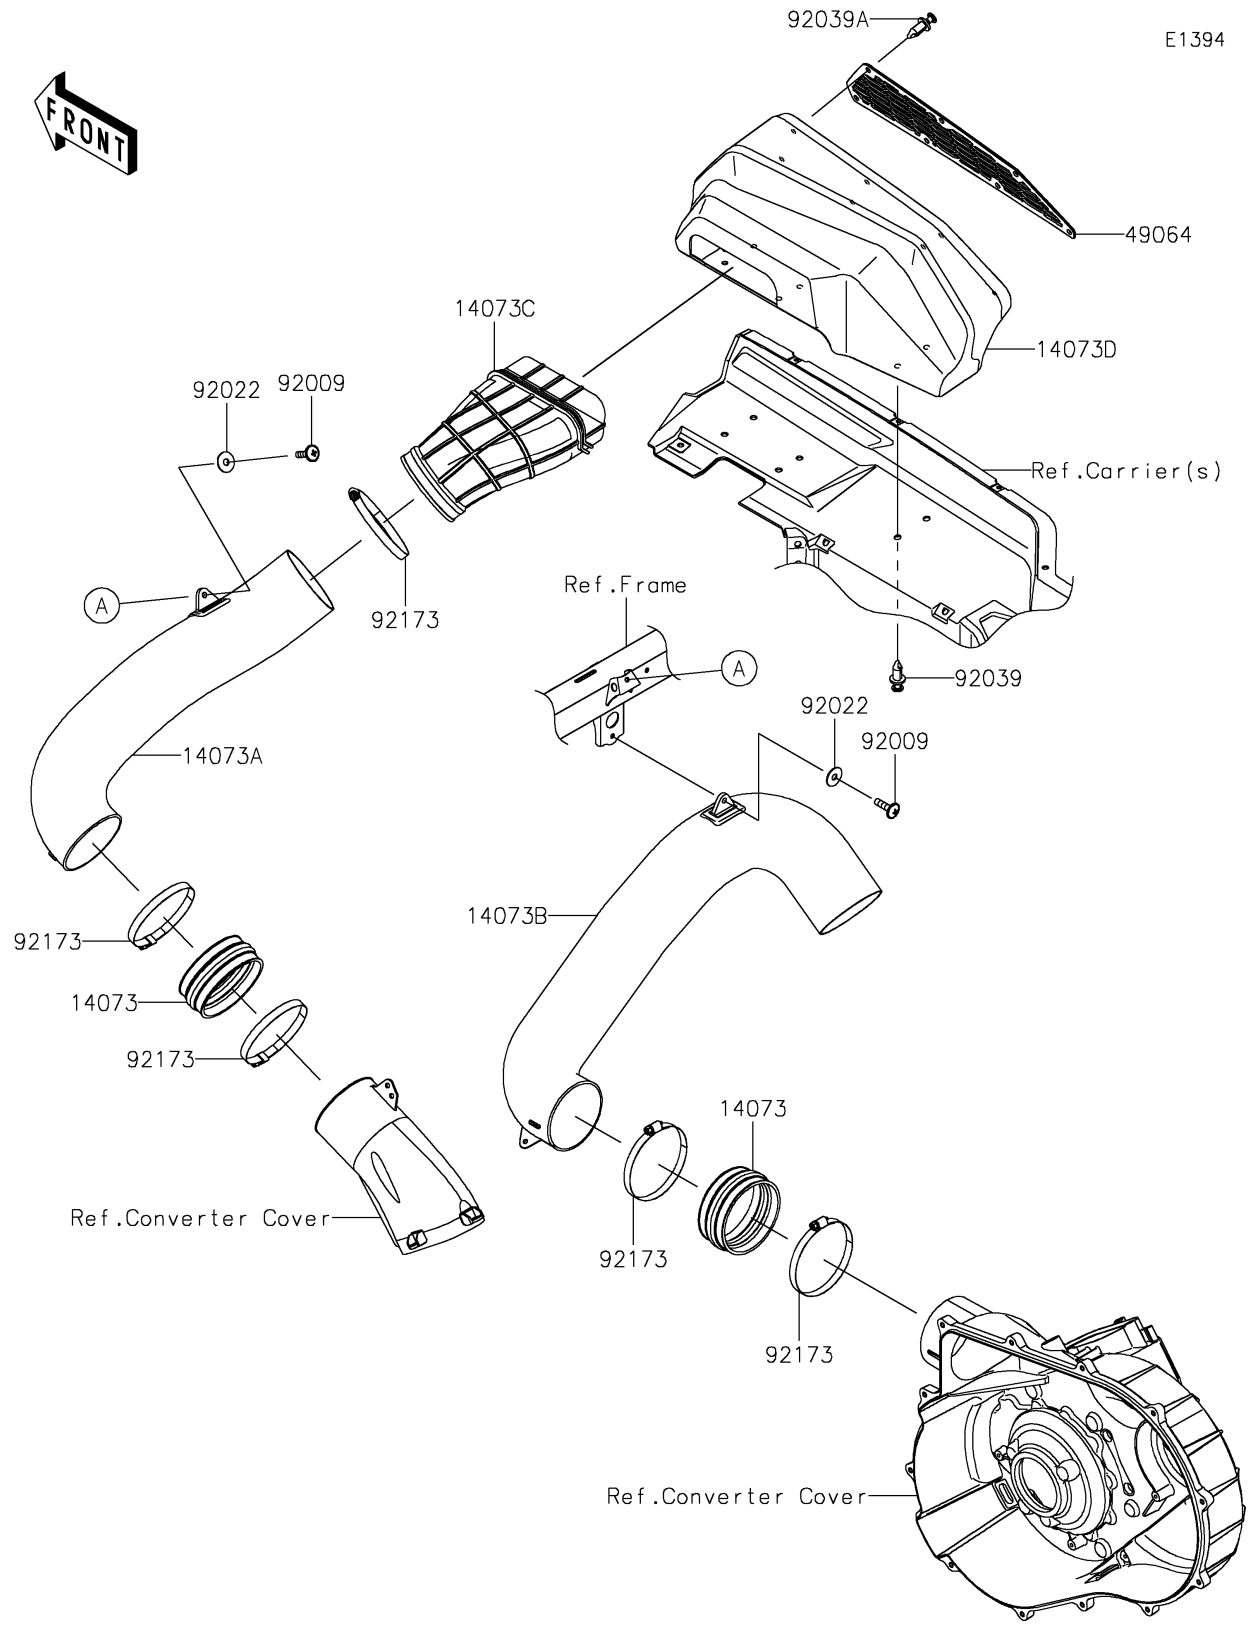

2021 TERYX KRX® 1000 TRAIL EDITION PARTS DIAGRAM

Air Cleaner-Belt Converter

2021 TERYX KRX® 1000 TRAIL EDITION PARTS LIST

Air Cleaner-Belt Converter

ITEM NAME	PART NUMBER	QUANTITY
DUCT (Ref # 14073)	14073-0909	2
DUCT,INTAKE (Ref # 14073A)	14073-0910	1
DUCT,EXHAUST (Ref # 14073B)	14073-0911	1
DUCT (Ref # 14073C)	14073-0919	1
DUCT (Ref # 14073D)	14073-0955	1
FILTER-AIR (Ref # 49064)	49064-0013	1
SCREW,6X22 (Ref # 92009)	92009-1441	2
WASHER,PLAIN,6.5X20X1 (Ref # 92022)	92022-165	2
RIVET (Ref # 92039)	92039-0776	6
RIVET,TWO-PIECE CLIP (Ref # 92039A)	92039-0818	7
CLAMP,130MM (Ref # 92173)	92173-1938	5