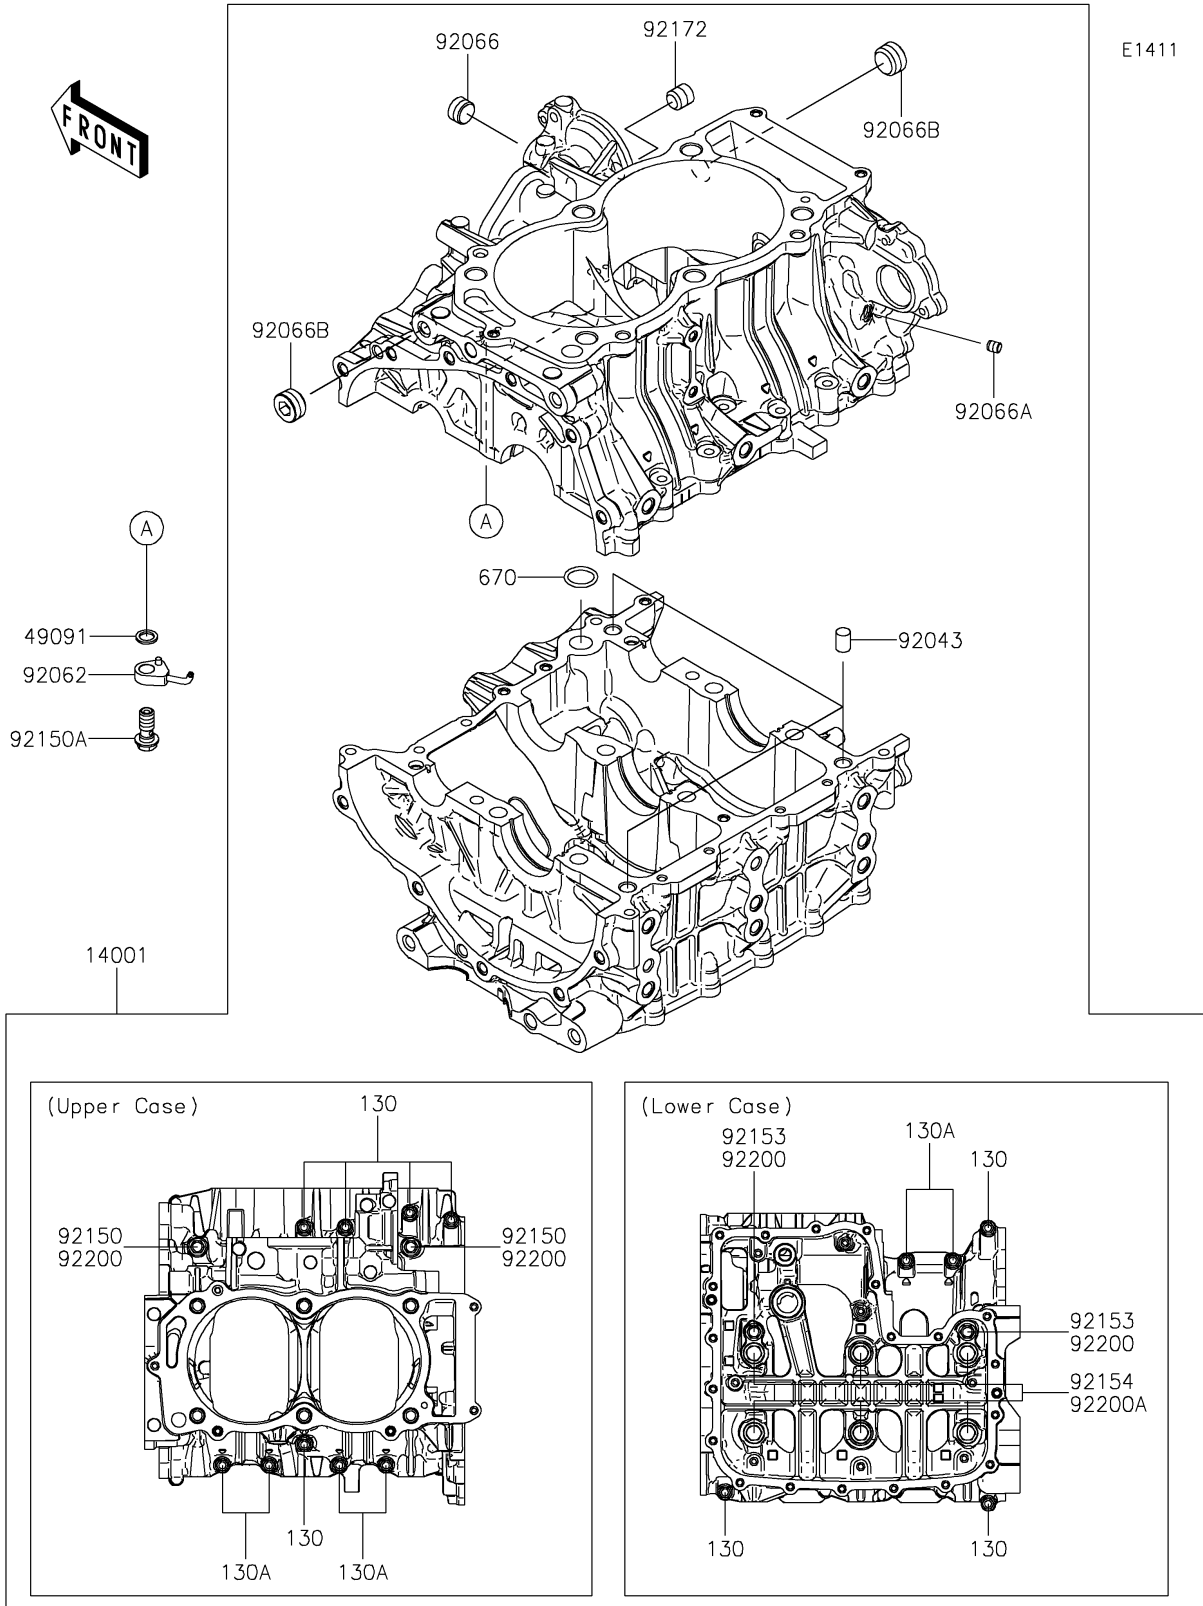

2021 TERYX KRX® 1000 TRAIL EDITION PARTS DIAGRAM

Crankcase

2021 TERYX KRX® 1000 TRAIL EDITION PARTS LIST

Crankcase

ITEM NAME	PART NUMBER	QUANTITY
SET-CRANKCASE (Ref # 14001)	14001-0693	1
WASHER-SEAL,10.1X14.5X1.5 (Ref # 49091)	49091-0001	2
PIN,10X14 (Ref # 92043)	92043-1506	3
NOZZLE,OIL JET (Ref # 92062)	92062-0566	2
PLUG (Ref # 92066)	92066-0836	1
PLUG,OIL LINE,7.2X8 (Ref # 92066A)	92066-1012	1
PLUG (Ref # 92066B)	92066-3779	2
BOLT,8X70 (Ref # 92150)	92150-1483	2
BOLT,BANJO,10X23 (Ref # 92150A)	92150-1641	2
BOLT,FLANGED,8X90 (Ref # 92153)	92153-1632	2
BOLT (Ref # 92154)	92154-3912	6
SCREW (Ref # 92172)	92172-1266	1
WASHER,8.2X16X1.6 (Ref # 92200)	92200-0047	4
WASHER,11.5X20.5X3.2 (Ref # 92200A)	92200-0727	6
BOLT-FLANGED,6X55 (Ref # 130)	130CA0655	8
BOLT-FLANGED,6X45 (Ref # 130A)	130CB0645	6
O RING,18MM (Ref # 670)	670D2018	1