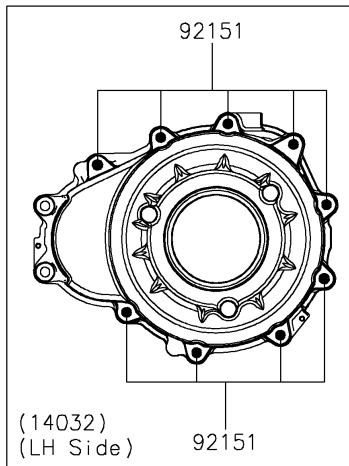

2021 TERYX KRX® 1000 TRAIL EDITION PARTS DIAGRAM

Engine Cover(s)

E1431

2021 TERYX KRX® 1000 TRAIL EDITION PARTS LIST

Engine Cover(s)

ITEM NAME	PART NUMBER	QUANTITY
GASKET,GENERATOR COVER (Ref # 11061)	11061-1304	1
GASKET,CLUTCH COVER (Ref # 11061A)	11061-1305	1
PLATE,CLUTCH COVER,BACK (Ref # 13272)	13272-2799	1
PLATE-POSITION (Ref # 14014)	14014-0556	3
COVER-GENERATOR (Ref # 14031)	14031-0639	1
COVER-CLUTCH (Ref # 14032)	14032-0646	1
COVER,GENERATOR,OUTER (Ref # 14093)	14093-0794	1
CAP-OIL FILLER (Ref # 16115)	16115-1064	1
GAUGE,OIL (Ref # 52005)	52005-0766	1
STUD,8X30 (Ref # 92004)	92004-0790	2
PIN,DOWEL,10X14 (Ref # 92043)	92043-1037	2
PIN,6.2X8X14 (Ref # 92043A)	92043-1263	2
PIN,8X14 (Ref # 92043B)	92043-1567	2
BEARING-BALL,16014CS45 (Ref # 92045)	92045-0709	1
SEAL-OIL,HTC 59X77X9 (Ref # 92049)	92049-0820	1
RING-O,37.2X1.9 (Ref # 92055)	92055-0959	1
RING-O,20X2 (Ref # 92055A)	92055-1146	1
RING-O,35.8MM (Ref # 92055B)	92055-1281	1
PLUG,COVER (Ref # 92066)	92066-0011	1
PLUG,36X7.5 (Ref # 92066A)	92066-0744	1
BOLT,8X40 (Ref # 92151)	92151-1621	11
BOLT,FLAT,8X13.6 (Ref # 92154)	92154-0978	3
WASHER,8.5X18X2.3 (Ref # 92200)	92200-1213	2
BOLT-FLANGED,10X30 (Ref # 130)	130BA1030	4
BOLT-FLANGED-SMALL,6X16 (Ref # 132)	132BA0616	5
BOLT-FLANGED-SMALL,6X30 (Ref # 132A)	132BA0630	15
CIRCLIP (Ref # 481)	481J3400	1
PIN-DOWEL,4X16 (Ref # 551)	551A0416	2