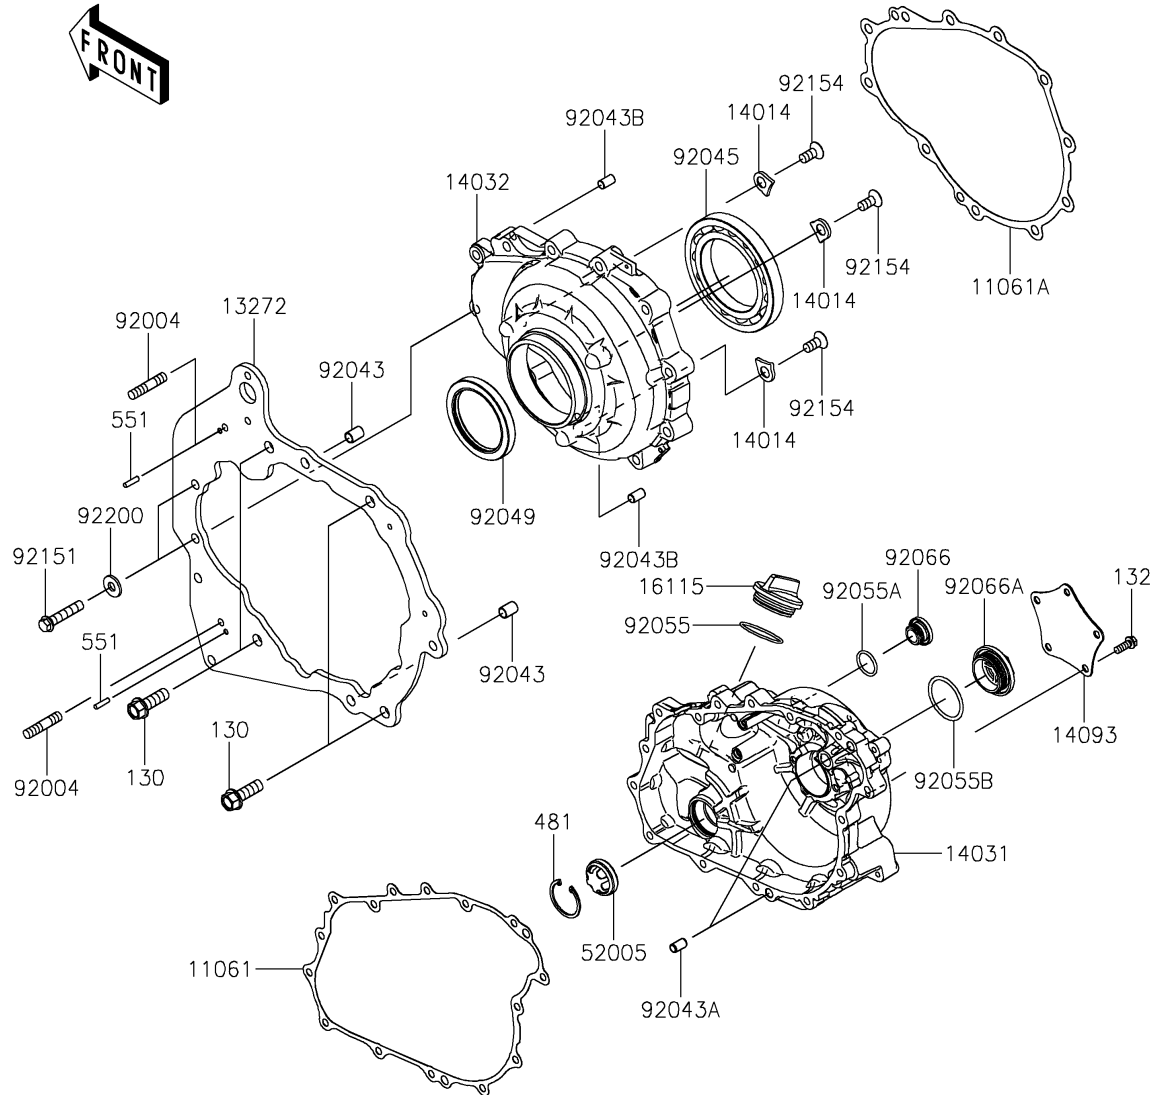

2021 TERYX KRX® 1000 TRAIL EDITION PARTS DIAGRAM

Engine Cover(s)

E1431

2021 TERYX KRX® 1000 TRAIL EDITION PARTS LIST

Engine Cover(s)

ITEM NAME	PART NUMBER	QUANTITY
GASKET,GENERATOR COVER (Ref # 11061)	11061-1304	1
GASKET,CLUTCH COVER (Ref # 11061A)	11061-1305	1
PLATE,CLUTCH COVER,BACK (Ref # 13272)	13272-2799	1
PLATE-POSITION (Ref # 14014)	14014-0556	3
COVER-GENERATOR (Ref # 14031)	14031-0639	1
COVER-CLUTCH (Ref # 14032)	14032-0646	1
COVER,GENERATOR,OUTER (Ref # 14093)	14093-0794	1
CAP-OIL FILLER (Ref # 16115)	16115-1064	1
GAUGE,OIL (Ref # 52005)	52005-0766	1
STUD,8X30 (Ref # 92004)	92004-0790	2
PIN,DOWEL,10X14 (Ref # 92043)	92043-1037	2
PIN,6.2X8X14 (Ref # 92043A)	92043-1263	2
PIN,8X14 (Ref # 92043B)	92043-1567	2
BEARING-BALL,16014CS45 (Ref # 92045)	92045-0709	1
SEAL-OIL,HTC 59X77X9 (Ref # 92049)	92049-0820	1
RING-O,37.2X1.9 (Ref # 92055)	92055-0959	1
RING-O,20X2 (Ref # 92055A)	92055-1146	1
RING-O,35.8MM (Ref # 92055B)	92055-1281	1
PLUG,COVER (Ref # 92066)	92066-0011	1
PLUG,36X7.5 (Ref # 92066A)	92066-0744	1
BOLT,8X40 (Ref # 92151)	92151-1621	11
BOLT,FLAT,8X13.6 (Ref # 92154)	92154-0978	3
WASHER,8.5X18X2.3 (Ref # 92200)	92200-1213	2
BOLT-FLANGED,10X30 (Ref # 130)	130BA1030	4
BOLT-FLANGED-SMALL,6X16 (Ref # 132)	132BA0616	5
BOLT-FLANGED-SMALL,6X30 (Ref # 132A)	132BA0630	15
CIRCLIP (Ref # 481)	481J3400	1
PIN-DOWEL,4X16 (Ref # 551)	551A0416	2