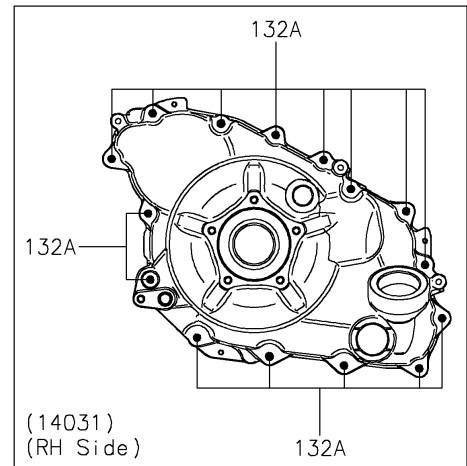

2021 TERYX KRX® 1000 TRAIL EDITION PARTS DIAGRAM

Engine Cover(s)

E1431

2021 TERYX KRX® 1000 TRAIL EDITION PARTS LIST

Engine Cover(s)

ITEM NAME	PART NUMBER	QUANTITY
GASKET,GENERATOR COVER (Ref # 11061)	11061-1304	1
GASKET,CLUTCH COVER (Ref # 11061A)	11061-1305	1
PLATE,CLUTCH COVER,BACK (Ref # 13272)	13272-2799	1
PLATE-POSITION (Ref # 14014)	14014-0556	3
COVER-GENERATOR (Ref # 14031)	14031-0639	1
COVER-CLUTCH (Ref # 14032)	14032-0646	1
COVER,GENERATOR,OUTER (Ref # 14093)	14093-0794	1
CAP-OIL FILLER (Ref # 16115)	16115-1064	1
GAUGE,OIL (Ref # 52005)	52005-0766	1
STUD,8X30 (Ref # 92004)	92004-0790	2
PIN,DOWEL,10X14 (Ref # 92043)	92043-1037	2
PIN,6.2X8X14 (Ref # 92043A)	92043-1263	2
PIN,8X14 (Ref # 92043B)	92043-1567	2
BEARING-BALL,16014CS45 (Ref # 92045)	92045-0709	1
SEAL-OIL,HTC 59X77X9 (Ref # 92049)	92049-0820	1
RING-O,37.2X1.9 (Ref # 92055)	92055-0959	1
RING-O,20X2 (Ref # 92055A)	92055-1146	1
RING-O,35.8MM (Ref # 92055B)	92055-1281	1
PLUG,COVER (Ref # 92066)	92066-0011	1
PLUG,36X7.5 (Ref # 92066A)	92066-0744	1
BOLT,8X40 (Ref # 92151)	92151-1621	11
BOLT,FLAT,8X13.6 (Ref # 92154)	92154-0978	3
WASHER,8.5X18X2.3 (Ref # 92200)	92200-1213	2
BOLT-FLANGED,10X30 (Ref # 130)	130BA1030	4
BOLT-FLANGED-SMALL,6X16 (Ref # 132)	132BA0616	5
BOLT-FLANGED-SMALL,6X30 (Ref # 132A)	132BA0630	15
CIRCLIP (Ref # 481)	481J3400	1
PIN-DOWEL,4X16 (Ref # 551)	551A0416	2