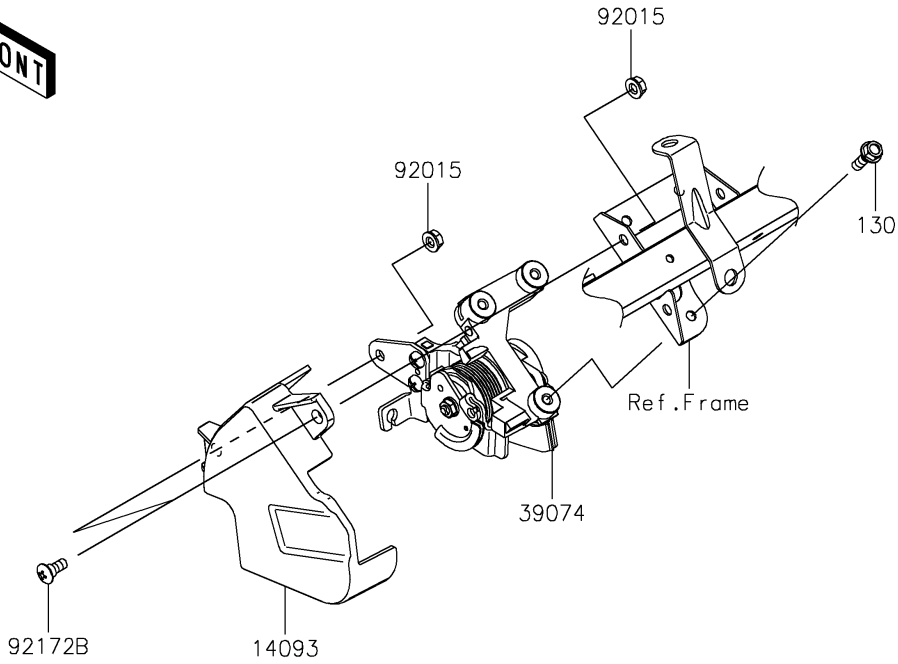

2021 TERYX KRX® 1000 PARTS DIAGRAM

Throttle

E1510

2021 TERYX KRX® 1000 PARTS LIST

Throttle

ITEM NAME	PART NUMBER	QUANTITY
CAP (Ref # 11065)	11065-0072	2
COVER,APS (Ref # 14093)	14093-0953	1
INSULATOR (Ref # 16073)	16073-0848	2
THROTTLE-ASSY (Ref # 16163)	16163-0991	1
SENSOR,PRESSURE (Ref # 21176)	21176-0906	1
LEVER-ASSY-THROTTLE (Ref # 39074)	39074-0004	1
NOZZLE-INJECTION (Ref # 49033)	49033-0040	2
PIPE-INJECTION (Ref # 49056)	49056-0564	1
NUT,FLANGED,6MM (Ref # 92015)	92015-1367	2
CLAMP,TUBE (Ref # 92037)	92037-1124	2
RING-O (Ref # 92055)	92055-0840	2
RING-O,INJECTION NOZZLE (Ref # 92055A)	92055-0937	2
SPRING,THROTTLE STOP SCREW (Ref # 92144)	92144-1674	2
DAMPER (Ref # 92161)	92161-0673	1
SCREW (Ref # 92172)	92172-0156	2
SCREW,PIPE INJECTION (Ref # 92172A)	92172-0828	2
SCREW,6X16 (Ref # 92172B)	92172-1333	2
TUBE,3.2X7.4X40 (Ref # 92191)	92191-1551	1
WASHER,PILOT AIR SCREW (Ref # 92200)	92200-1564	2
WASHER (Ref # 92200A)	92200-3807	2
BOLT-FLANGED,6X20 (Ref # 130)	130BA0620	3