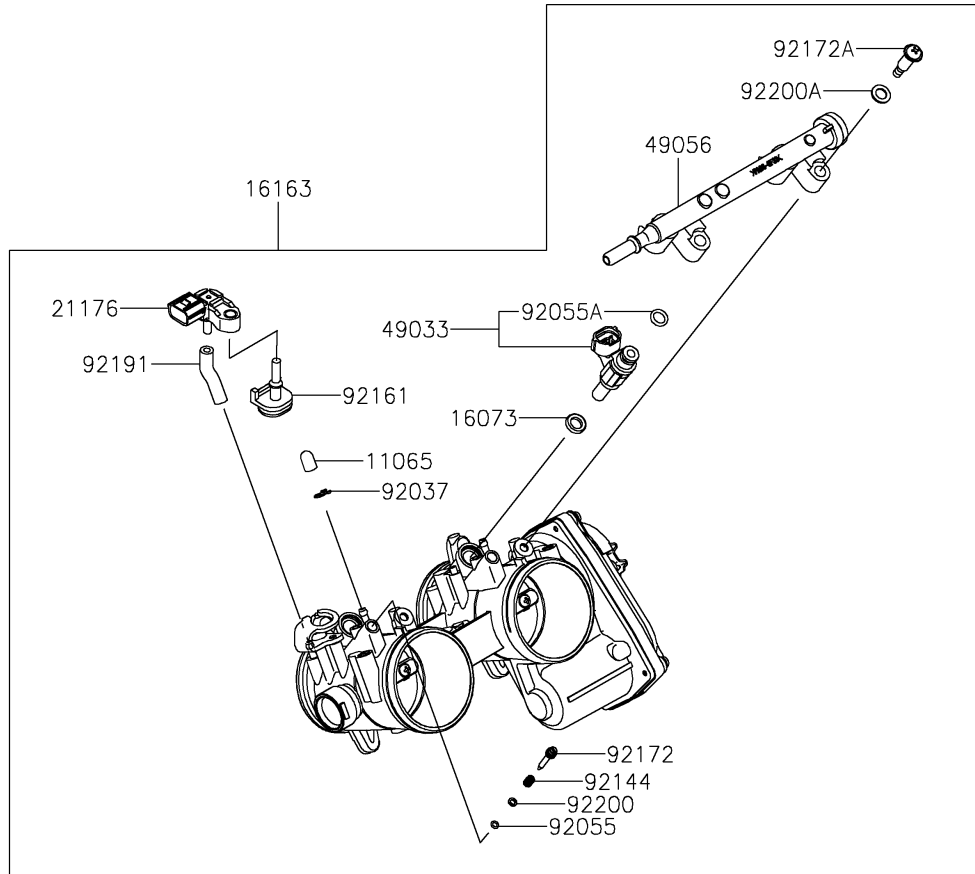

2021 TERYX KRX® 1000 PARTS DIAGRAM

Throttle

E1510

2021 TERYX KRX® 1000 PARTS LIST

Throttle

ITEM NAME	PART NUMBER	QUANTITY
CAP (Ref # 11065)	11065-0072	2
COVER,APS (Ref # 14093)	14093-0953	1
INSULATOR (Ref # 16073)	16073-0848	2
THROTTLE-ASSY (Ref # 16163)	16163-0991	1
SENSOR,PRESSURE (Ref # 21176)	21176-0906	1
LEVER-ASSY-THROTTLE (Ref # 39074)	39074-0004	1
NOZZLE-INJECTION (Ref # 49033)	49033-0040	2
PIPE-INJECTION (Ref # 49056)	49056-0564	1
NUT,FLANGED,6MM (Ref # 92015)	92015-1367	2
CLAMP,TUBE (Ref # 92037)	92037-1124	2
RING-O (Ref # 92055)	92055-0840	2
RING-O,INJECTION NOZZLE (Ref # 92055A)	92055-0937	2
SPRING,THROTTLE STOP SCREW (Ref # 92144)	92144-1674	2
DAMPER (Ref # 92161)	92161-0673	1
SCREW (Ref # 92172)	92172-0156	2
SCREW,PIPE INJECTION (Ref # 92172A)	92172-0828	2
SCREW,6X16 (Ref # 92172B)	92172-1333	2
TUBE,3.2X7.4X40 (Ref # 92191)	92191-1551	1
WASHER,PILOT AIR SCREW (Ref # 92200)	92200-1564	2
WASHER (Ref # 92200A)	92200-3807	2
BOLT-FLANGED,6X20 (Ref # 130)	130BA0620	3