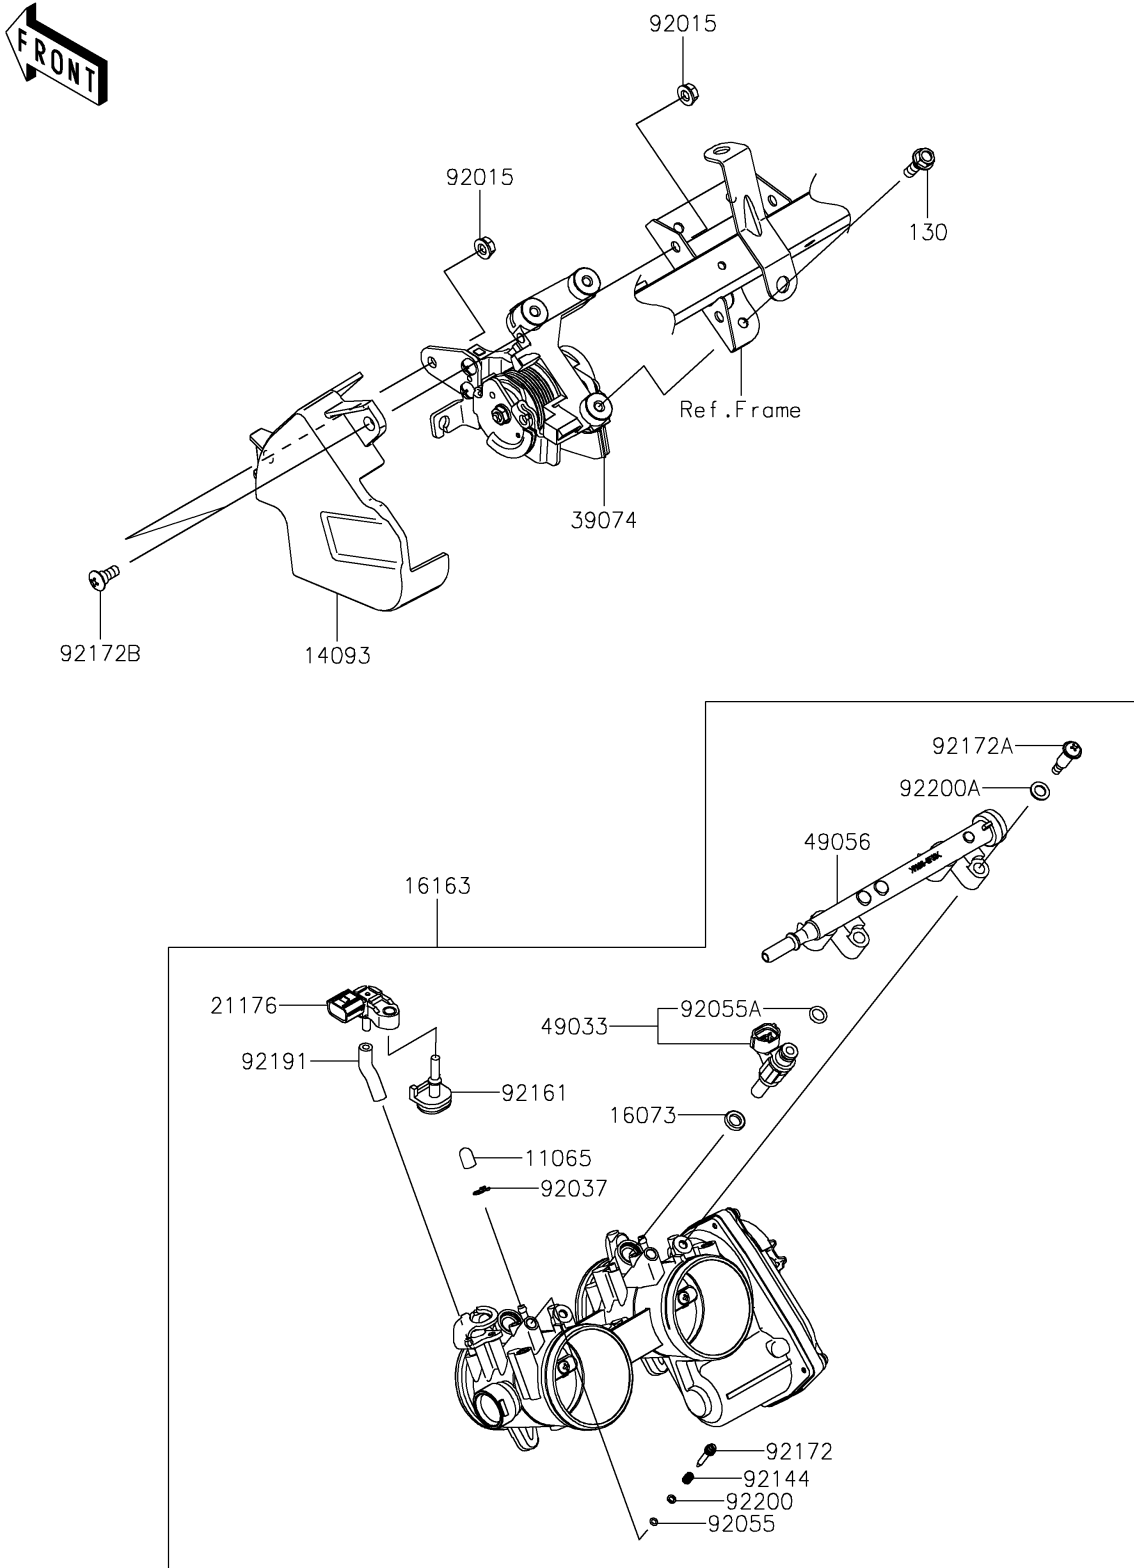

2021 TERYX KRX® 1000 TRAIL EDITION PARTS DIAGRAM

Throttle

E1510

2021 TERYX KRX® 1000 TRAIL EDITION PARTS LIST

Throttle

ITEM NAME	PART NUMBER	QUANTITY
CAP (Ref # 11065)	11065-0072	2
COVER,APS (Ref # 14093)	14093-0953	1
INSULATOR (Ref # 16073)	16073-0848	2
THROTTLE-ASSY (Ref # 16163)	16163-0991	1
SENSOR,PRESSURE (Ref # 21176)	21176-0906	1
LEVER-ASSY-THROTTLE (Ref # 39074)	39074-0004	1
NOZZLE-INJECTION (Ref # 49033)	49033-0040	2
PIPE-INJECTION (Ref # 49056)	49056-0564	1
NUT,FLANGED,6MM (Ref # 92015)	92015-1367	2
CLAMP,TUBE (Ref # 92037)	92037-1124	2
RING-O (Ref # 92055)	92055-0840	2
RING-O,INJECTION NOZZLE (Ref # 92055A)	92055-0937	2
SPRING,THROTTLE STOP SCREW (Ref # 92144)	92144-1674	2
DAMPER (Ref # 92161)	92161-0673	1
SCREW (Ref # 92172)	92172-0156	2
SCREW,PIPE INJECTION (Ref # 92172A)	92172-0828	2
SCREW,6X16 (Ref # 92172B)	92172-1333	2
TUBE,3.2X7.4X40 (Ref # 92191)	92191-1551	1
WASHER,PILOT AIR SCREW (Ref # 92200)	92200-1564	2
WASHER (Ref # 92200A)	92200-3807	2
BOLT-FLANGED,6X20 (Ref # 130)	130BA0620	3