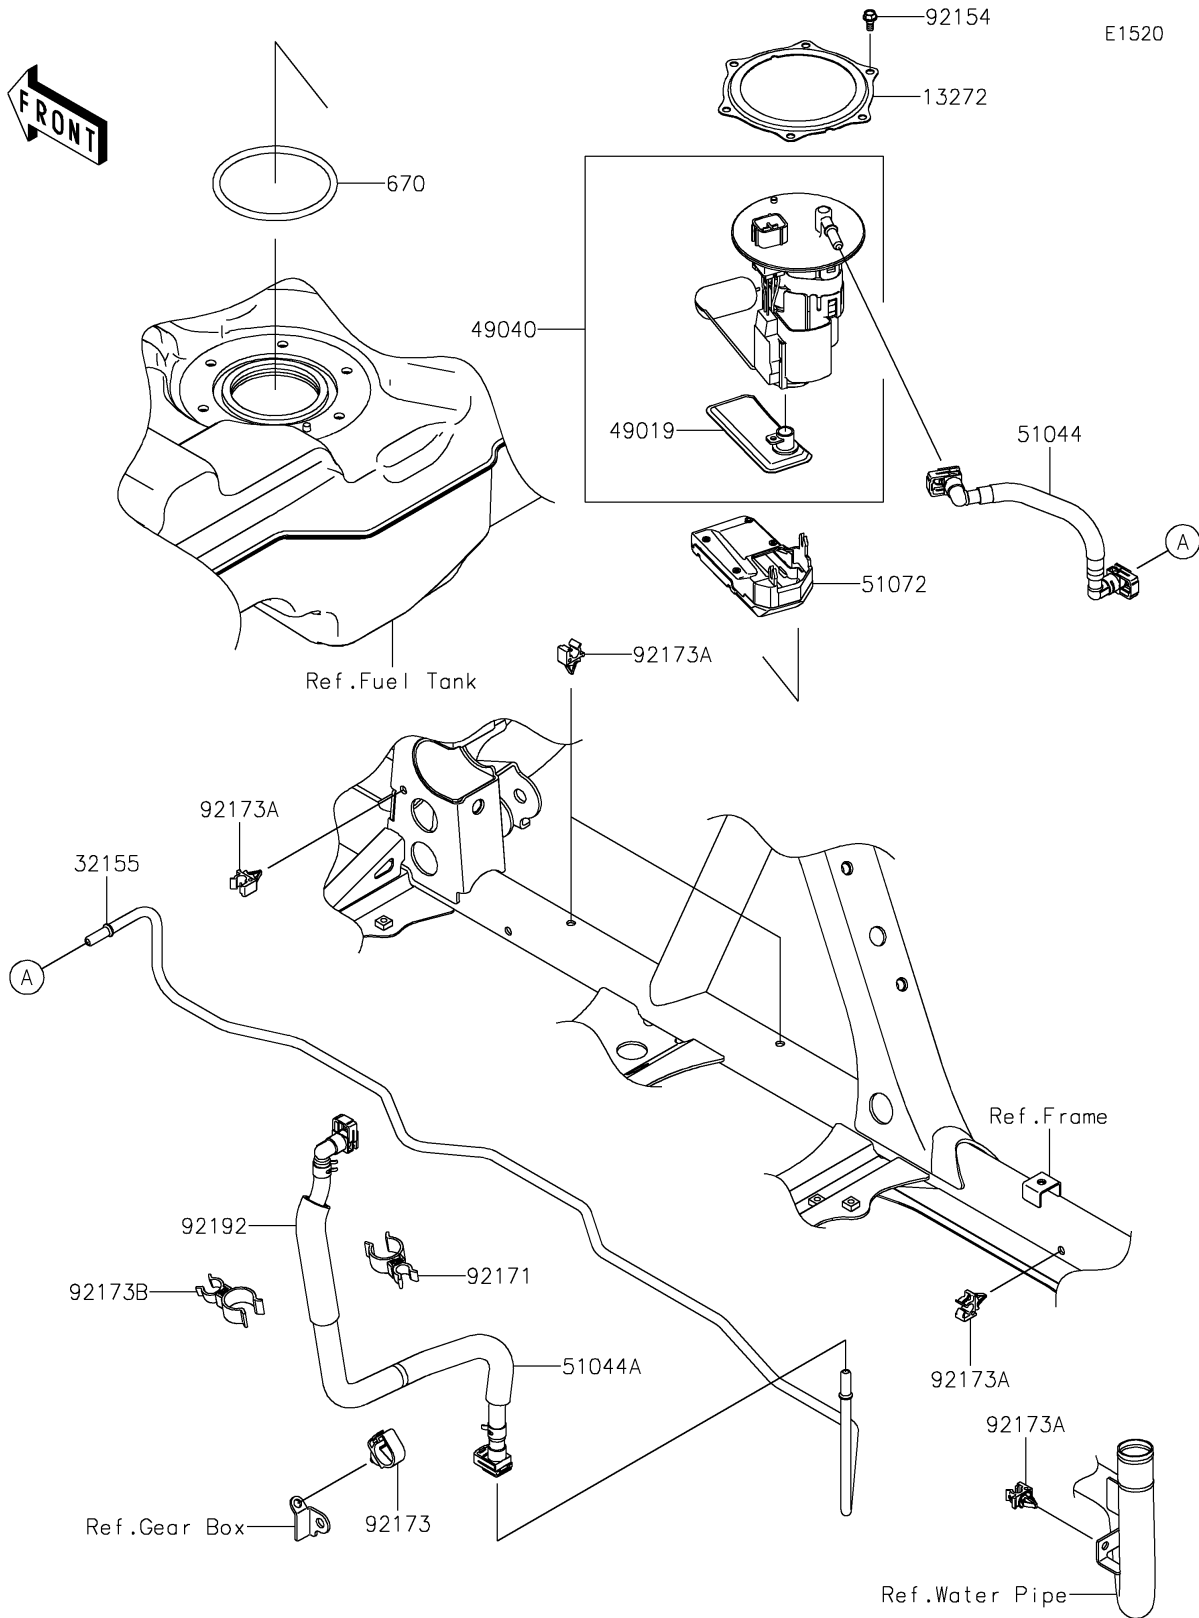

# 2021 TERYX KRX® 1000 TRAIL EDITION PARTS DIAGRAM

## Fuel Pump

## 2021 TERYX KRX® 1000 TRAIL EDITION PARTS LIST

### Fuel Pump

ITEM NAME	PART NUMBER	QUANTITY
PLATE (Ref # 13272)	13272-2500	1
PIPE,FUEL (Ref # 32155)	32155-3718	1
FILTER-FUEL (Ref # 49019)	49019-0034	1
PUMP-FUEL (Ref # 49040)	49040-0782	1
TUBE-ASSY,FUEL PUMP-PIPE (Ref # 51044)	51044-0905	1
TUBE-ASSY,PIPE-ENGINE (Ref # 51044A)	51044-0944	1
CHAMBER-FUEL (Ref # 51072)	51072-0007	1
BOLT,FUEL PUMP (Ref # 92154)	92154-1326	6
CLAMP (Ref # 92171)	92171-0762	1
CLAMP (Ref # 92173)	92173-0861	1
CLAMP,FUEL PIPE (Ref # 92173A)	92173-1213	5
CLAMP,CLIP (Ref # 92173B)	92173-2286	1
TUBE,CORRUGATED,19.5X23.8X120 (Ref # 92192)	92192-2335	1
O RING (Ref # 670)	670E5090	1