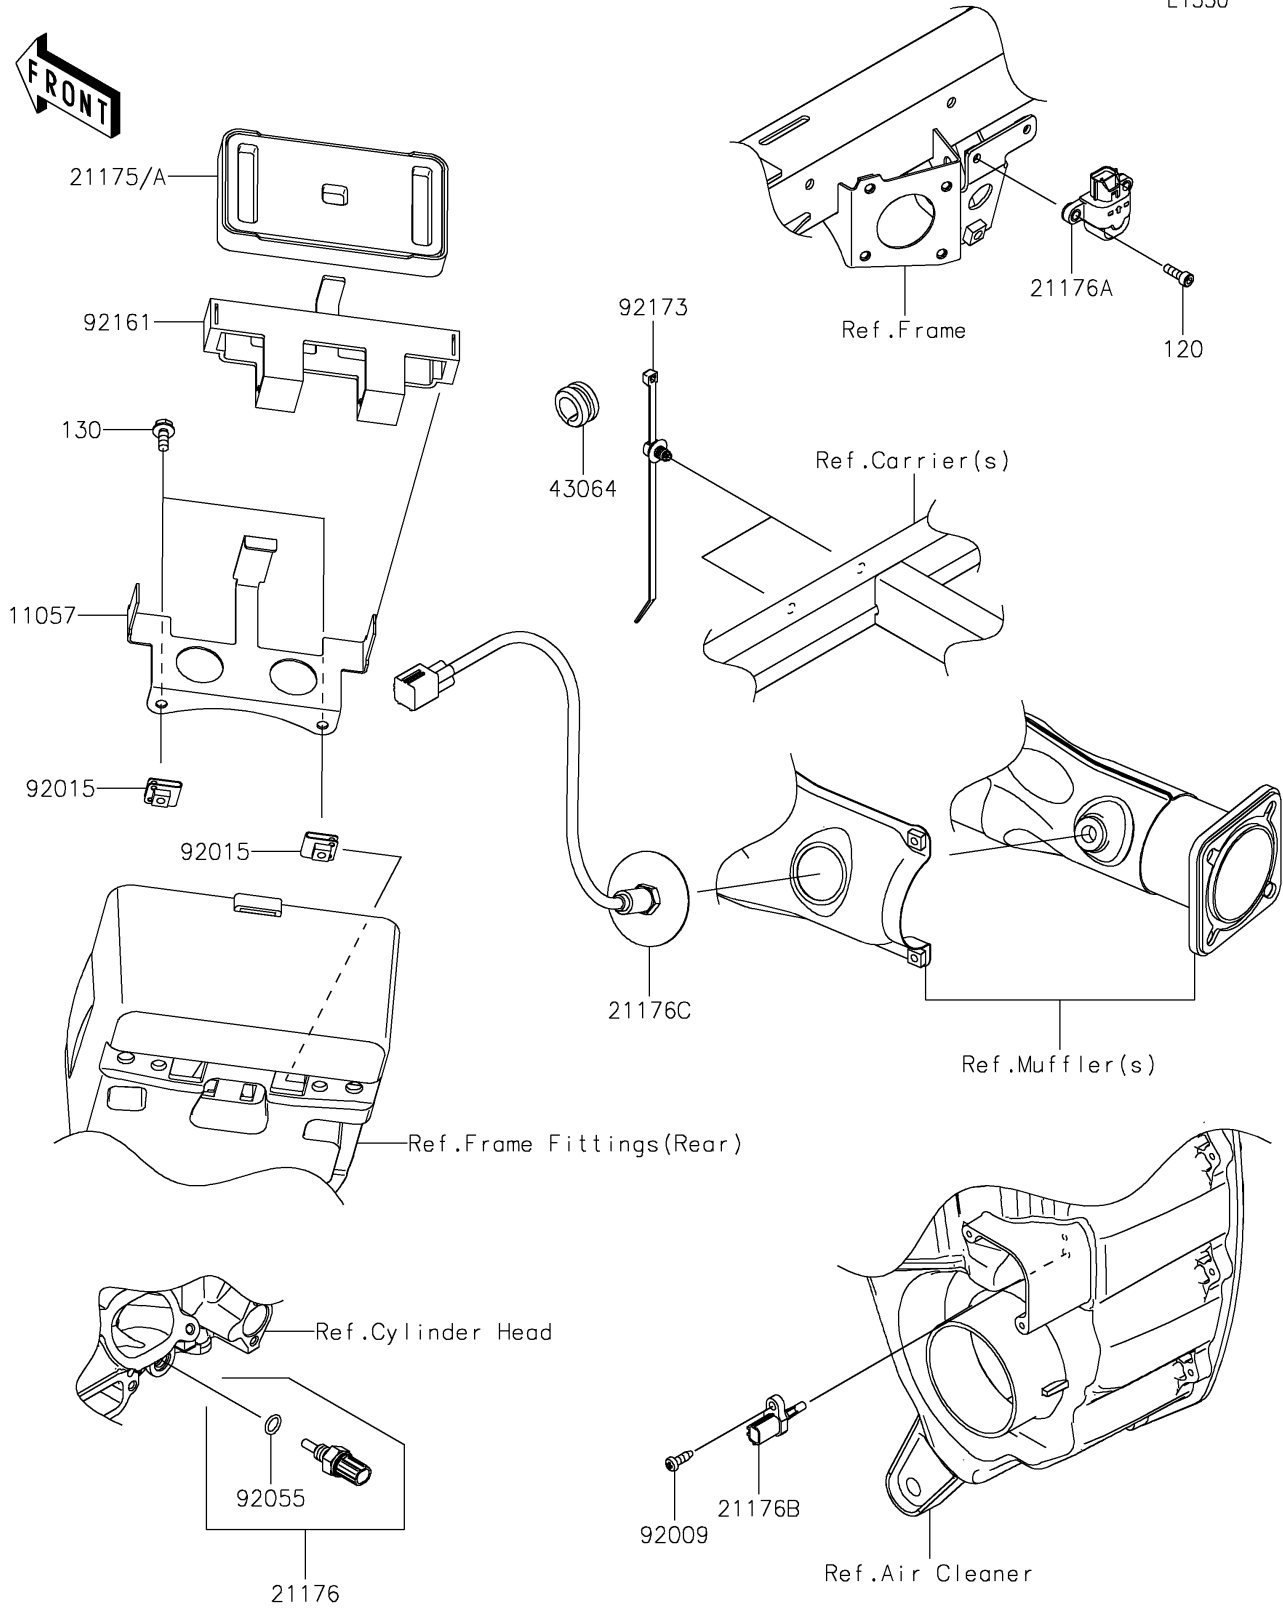

2021 TERYX KRX® 1000 TRAIL EDITION PARTS DIAGRAM

Fuel Injection

E1530

2021 TERYX KRX® 1000 TRAIL EDITION PARTS LIST

Fuel Injection

ITEM NAME	PART NUMBER	QUANTITY
BRACKET,ECU (Ref # 11057)	11057-2230	1
CONTROL UNIT-ELECTRONIC (Ref # 21175)	21175-1482	1
CONTROL UNIT-ELECTRONIC (Ref # 21175A)	21175-1483	1
SENSOR,WATER TEMP (Ref # 21176)	21176-0009	1
SENSOR,VEHICLE-DOWN (Ref # 21176A)	21176-0026	1
SENSOR,AIR TEMPERATURE (Ref # 21176B)	21176-0048	1
SENSOR,OXYGEN (Ref # 21176C)	21176-0900	1
GROMMET,HOSE CLAMP (Ref # 43064)	43064-007	2
SCREW,TAPPING,5X16 (Ref # 92009)	92009-1984	1
NUT,CLAMP,6MM (Ref # 92015)	92015-1678	2
RING-O,9.5X1.9 (Ref # 92055)	92055-0016	1
DAMPER,ECU (Ref # 92161)	92161-2183	1
CLAMP (Ref # 92173)	92173-2188	2
BOLT-SOCKET,5X16 (Ref # 120)	120CA0516	2
BOLT-FLANGED,6X14 (Ref # 130)	130CA0614	2