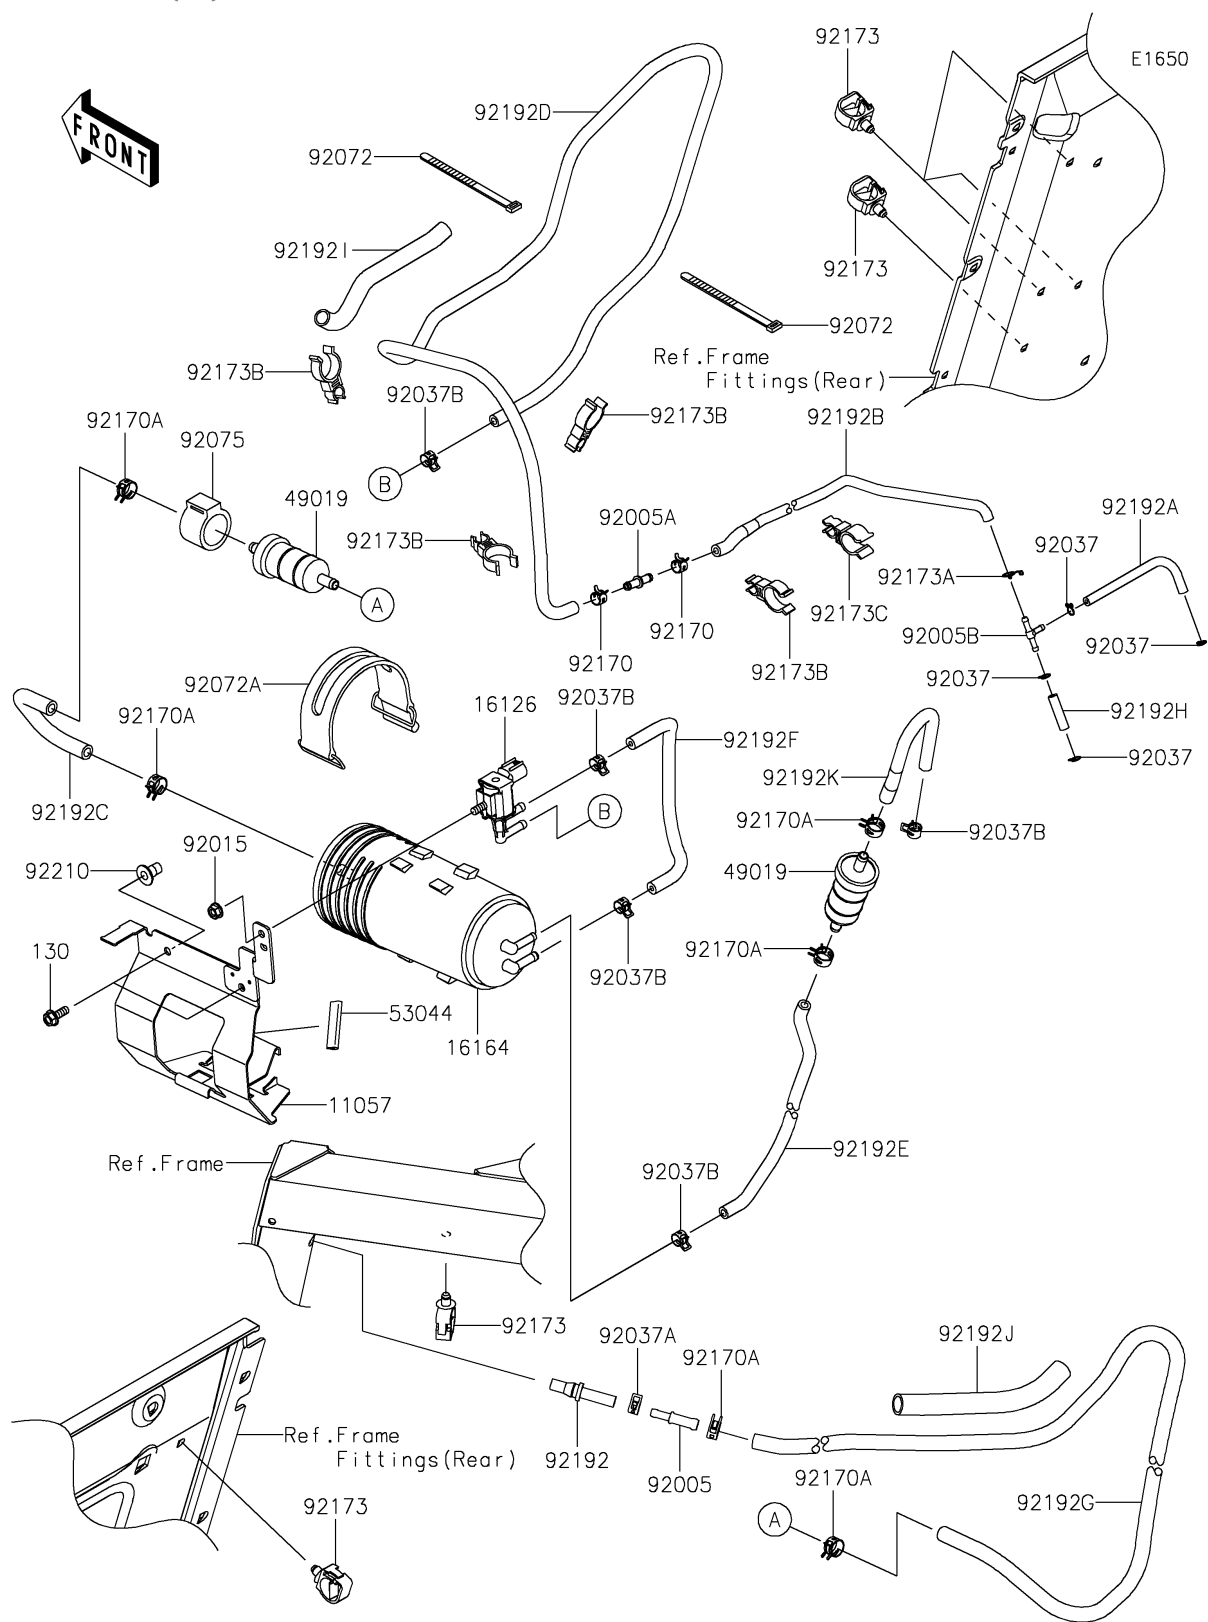

2021 TERYX KRX® 1000 TRAIL EDITION PARTS DIAGRAM

Fuel Evaporative System(CA)

2021 TERYX KRX® 1000 TRAIL EDITION PARTS LIST

Fuel Evaporative System(CA)

ITEM NAME	PART NUMBER	QUANTITY
BRACKET,CANISTER (Ref # 11057)	11057-2246	1
VALVE,SOLENOID (Ref # 16126)	16126-0705	1
CANISTER (Ref # 16164)	16164-0016	1
FILTER-FUEL (Ref # 49019)	49019-0032	2
TRIM,L=40 (Ref # 53044)	53044-1320	1
FITTING (Ref # 92005)	92005-0720	1
FITTING (Ref # 92005A)	92005-0721	1
FITTING (Ref # 92005B)	92005-1380	1
NUT,FLANGED,6MM (Ref # 92015)	92015-1367	1
CLAMP,TUBE (Ref # 92037)	92037-1124	4
CLAMP,TUBE (Ref # 92037A)	92037-1461	1
CLAMP (Ref # 92037B)	92037-2113	5
BAND,L=149 (Ref # 92072)	92072-031	2
BAND,L=168 (Ref # 92072A)	92072-1306	1
DAMPER,FUEL FILTER (Ref # 92075)	92075-1853	1
CLAMP (Ref # 92170)	92170-1493	2
CLAMP (Ref # 92170A)	92170-2082	6
CLAMP (Ref # 92173)	92173-0861	6
CLAMP (Ref # 92173A)	92173-1568	1
CLAMP,CLIP (Ref # 92173B)	92173-2000	4
CLAMP (Ref # 92173C)	92173-2287	1
TUBE,FRAME PIPE-CHECK VALVE (Ref # 92192)	92192-0068	1
TUBE,3.5X7.5X125 (Ref # 92192A)	92192-1497	1
TUBE,L=450 (Ref # 92192B)	92192-1612	1
TUBE,FILTER-CANISTER (Ref # 92192C)	92192-1665	1
TUBE,PURGE VALVE-THROTTLE BODY (Ref # 92192D)	92192-1951	1
TUBE,CANISTER-CHECK VALVE (Ref # 92192E)	92192-1952	1
TUBE,CANISTER-PURGE VALVE (Ref # 92192F)	92192-1953	1
TUBE,AIR BREATHER (Ref # 92192G)	92192-1954	1

2021 TERYX KRX® 1000 TRAIL EDITION PARTS LIST

Fuel Evaporative System(CA)

ITEM NAME	PART NUMBER	QUANTITY
TUBE,THROTTLE BODY (Ref # 92192H)	92192-1992	1
TUBE,CONVOLUTED,10.7X14.1X170 (Ref # 92192I)	92192-2293	1
TUBE,CONVOLUTED,13.2X17.5X160 (Ref # 92192J)	92192-2294	1
TUBE,CHECK VALVE-FILTER (Ref # 92192K)	92192-2295	1
NUT,LARGE FLANGE,6MM,L=16.5 (Ref # 92210)	92210-1623	2
BOLT-FLANGED,6X16 (Ref # 130)	130BA0616	2