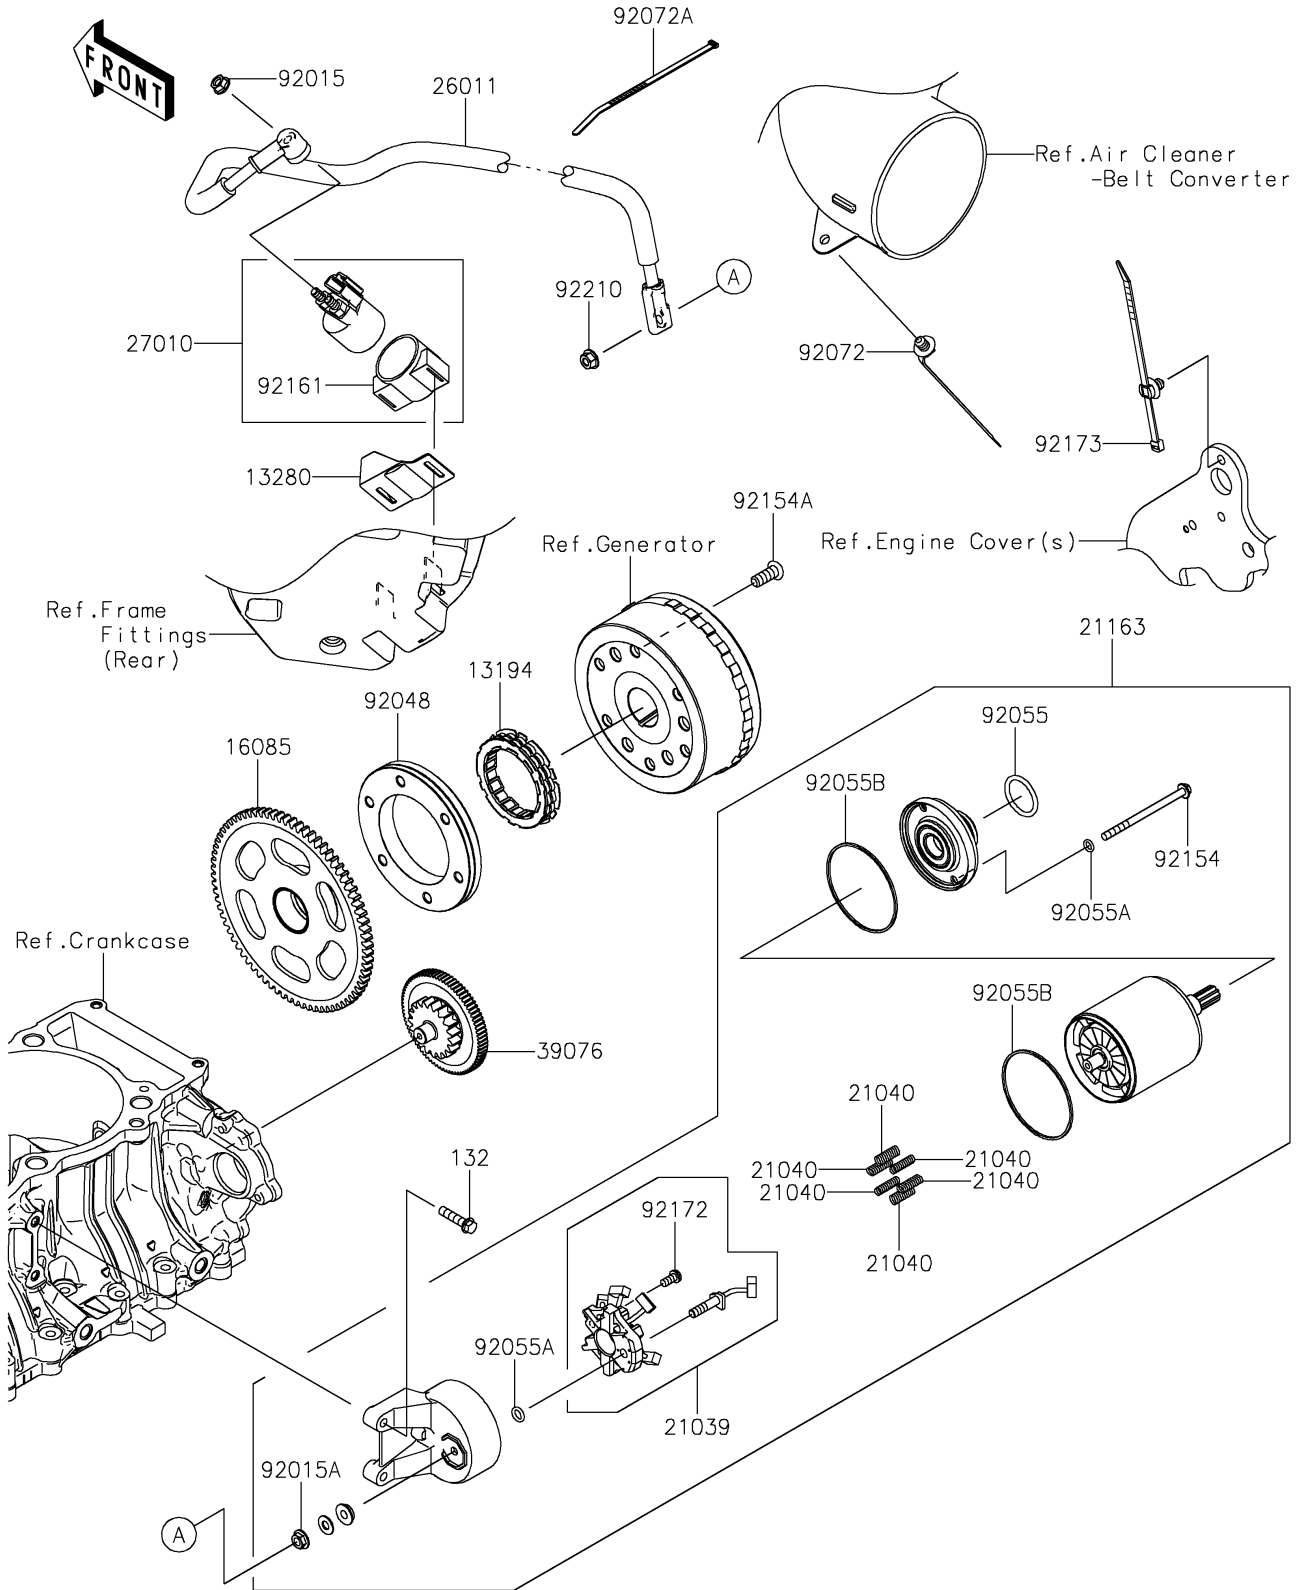

2021 TERYX KRX® 1000 TRAIL EDITION PARTS DIAGRAM

Starter Motor

E1840

2021 TERYX KRX® 1000 TRAIL EDITION PARTS LIST

Starter Motor

ITEM NAME	PART NUMBER	QUANTITY
CLUTCH-ONEWAY (Ref # 13194)	13194-0021	1
HOLDER,MAGNETIC SWITCH (Ref # 13280)	13280-0973	1
GEAR,76T (Ref # 16085)	16085-0691	1
BRUSH (Ref # 21039)	21039-0009	1
SPRING-BRUSH (Ref # 21040)	21040-0003	6
STARTER-ELECTRIC (Ref # 21163)	21163-0786	1
WIRE-LEAD (Ref # 26011)	26011-1914	1
SWITCH,MAGNETIC (Ref # 27010)	27010-0766	1
LIMITER (Ref # 39076)	39076-0039	1
NUT,FLANGED,6MM (Ref # 92015)	92015-1367	1
NUT,STARTER MOTOR (Ref # 92015A)	92015-1476	1
RACE (Ref # 92048)	92048-0041	1
RING-O (Ref # 92055)	92055-1276	1
RING-O,4.5X2.0 (Ref # 92055A)	92055-1370	3
RING-O,STARTER MOTOR (Ref # 92055B)	92055-1381	2
BAND,OS170-FT7(BLACK) (Ref # 92072)	92072-1414	1
BAND,L=292.1 (Ref # 92072A)	92072-3509	1
BOLT (Ref # 92154)	92154-0265	2
BOLT,TORX,8X20 (Ref # 92154A)	92154-0421	6
DAMPER,MAGNETIC SWITCH (Ref # 92161)	92161-1722	1
SCREW (Ref # 92172)	92172-0334	1
CLAMP (Ref # 92173)	92173-2188	1
NUT,6MM (Ref # 92210)	92210-0188	1
BOLT-FLANGED-SMALL,6X25 (Ref # 132)	132BA0625	2