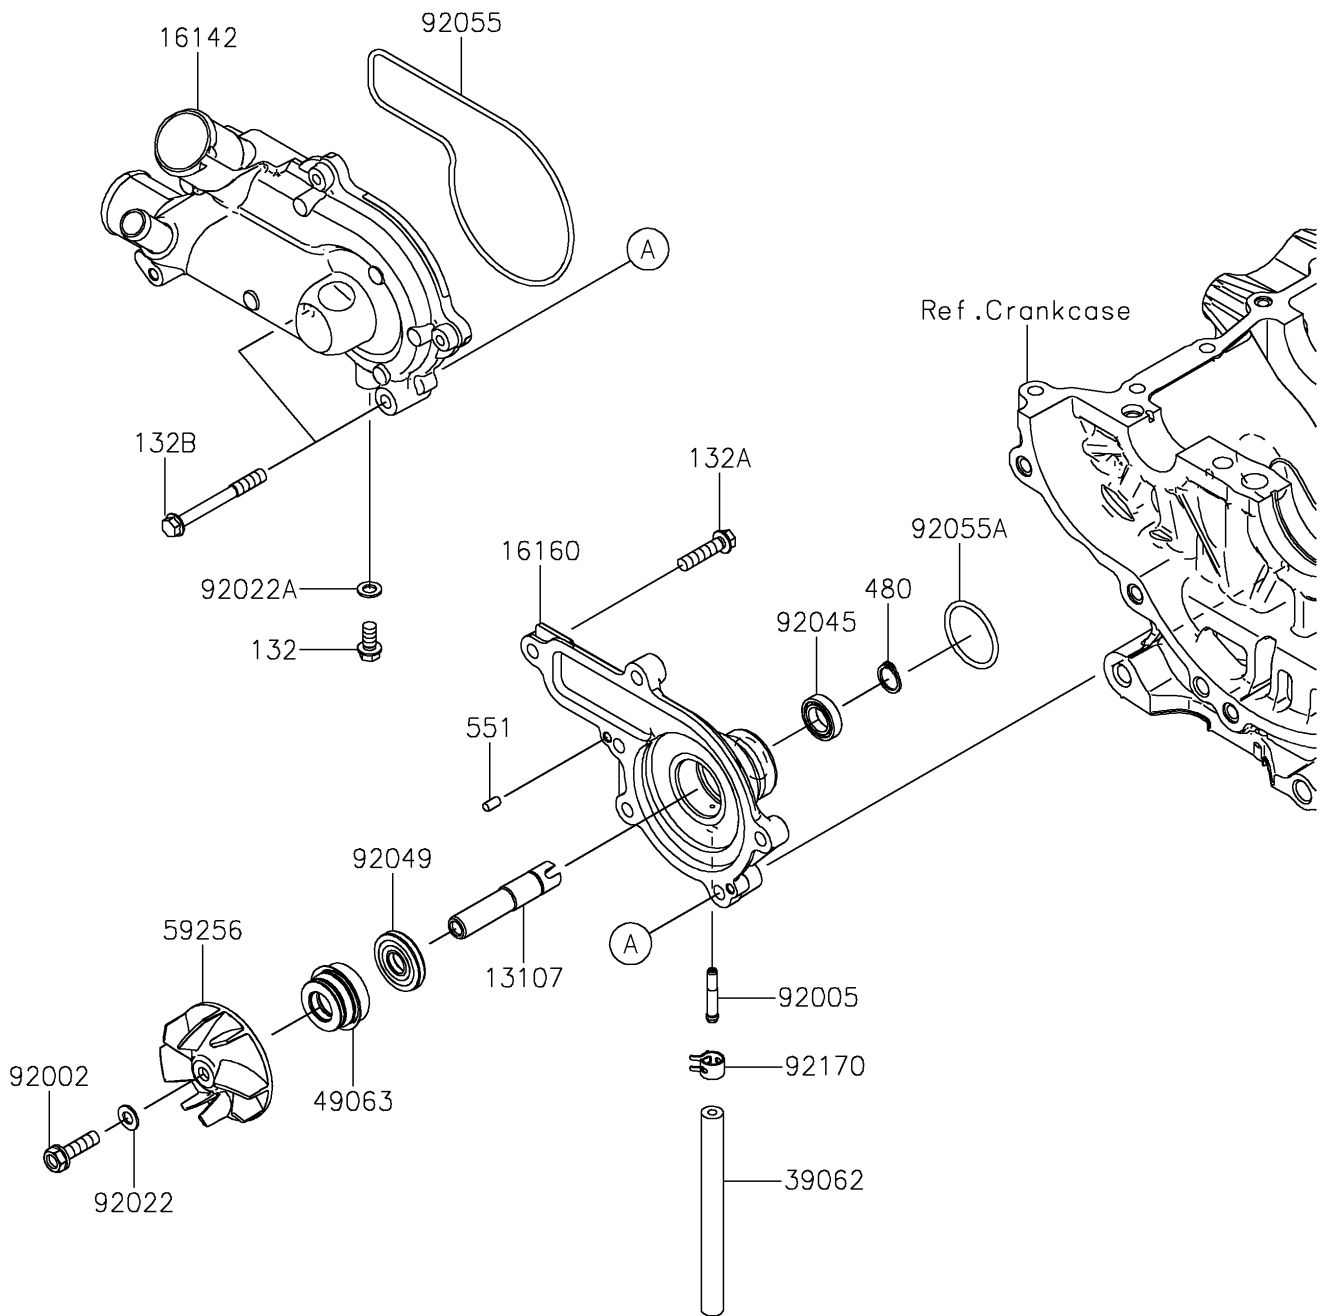

2021 TERYX KRX® 1000 TRAIL EDITION PARTS DIAGRAM

Water Pump

E3031

2021 TERYX KRX® 1000 TRAIL EDITION PARTS LIST

Water Pump

ITEM NAME	PART NUMBER	QUANTITY
SHAFT,WATER PUMP BODY (Ref # 13107)	13107-0894	1
COVER-PUMP,WATER (Ref # 16142)	16142-0756	1
BODY,WATER PUMP (Ref # 16160)	16160-0804	1
HOSE-COOLING,4X10X110 (Ref # 39062)	39062-0847	1
SEAL-MECHANICAL,WATER (Ref # 49063)	49063-1055	1
IMPELLER (Ref # 59256)	59256-0017	1
BOLT,6X22 (Ref # 92002)	92002-1154	1
FITTING (Ref # 92005)	92005-1264	1
WASHER,6.1X12X1 (Ref # 92022)	92022-077	1
WASHER,6.2X11X1 (Ref # 92022A)	92022-304	1
BEARING-BALL,6801P (Ref # 92045)	92045-0918	1
SEAL-OIL (Ref # 92049)	92049-0778	1
RING-O,WATER PUMP COVER (Ref # 92055)	92055-0921	1
RING-O,28.7X2.4 (Ref # 92055A)	92055-0922	1
CLAMP (Ref # 92170)	92170-1493	1
BOLT-FLANGED-SMALL,6X12 (Ref # 132)	132BA0612	1
BOLT-FLANGED-SMALL,6X25 (Ref # 132A)	132BA0625	4
BOLT-FLANGED-SMALL,6X55 (Ref # 132B)	132BA0655	2
CIRCLIP-TYPE-C,12MM (Ref # 480)	480J1200	1
PIN-DOWEL,4X8 (Ref # 551)	551A0408	2