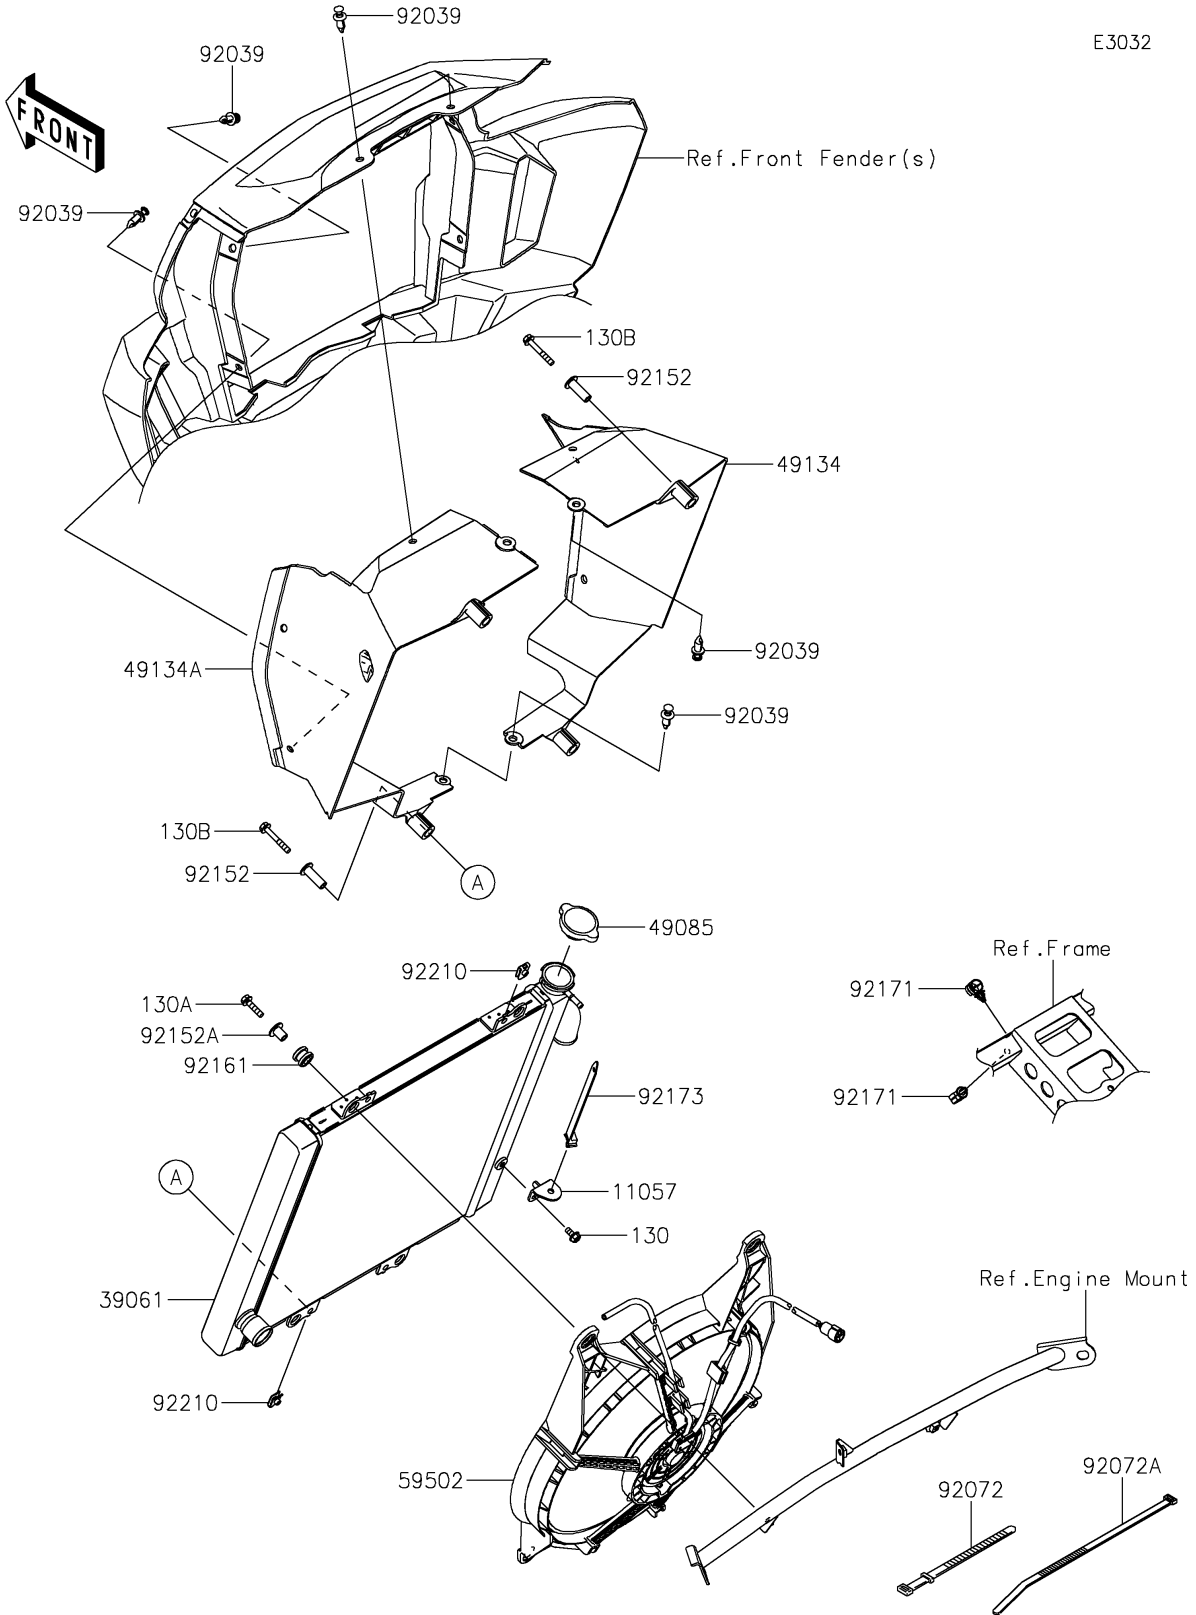

2021 TERYX KRX® 1000 TRAIL EDITION PARTS DIAGRAM

Radiator

E3032

2021 TERYX KRX® 1000 TRAIL EDITION PARTS LIST

Radiator

ITEM NAME	PART NUMBER	QUANTITY
BRACKET (Ref # 11057)	11057-2564	1
RADIATOR-ASSY (Ref # 39061)	39061-0786	1
CAP-ASSY-PRESSURE (Ref # 49085)	49085-0005	1
SHROUD,RH (Ref # 49134)	49134-0001	1
SHROUD,LH (Ref # 49134A)	49134-0002	1
FAN-ASSY (Ref # 59502)	59502-0628	1
RIVET (Ref # 92039)	92039-0776	8
BAND,L=186 (Ref # 92072)	92072-056	3
BAND,L=292.1 (Ref # 92072A)	92072-3509	2
COLLAR (Ref # 92152)	92152-1215	4
COLLAR (Ref # 92152A)	92152-1512	4
DAMPER (Ref # 92161)	92161-1349	4
CLAMP,13MM DIA. (Ref # 92171)	92171-1415	2
CLAMP (Ref # 92173)	92173-1980	1
NUT (Ref # 92210)	92210-0754	4
BOLT-FLANGED,6X12 (Ref # 130)	130BA0612	1
BOLT-FLANGED,6X25 (Ref # 130A)	130BA0625	4
BOLT-FLANGED,6X40 (Ref # 130B)	130BA0640	4