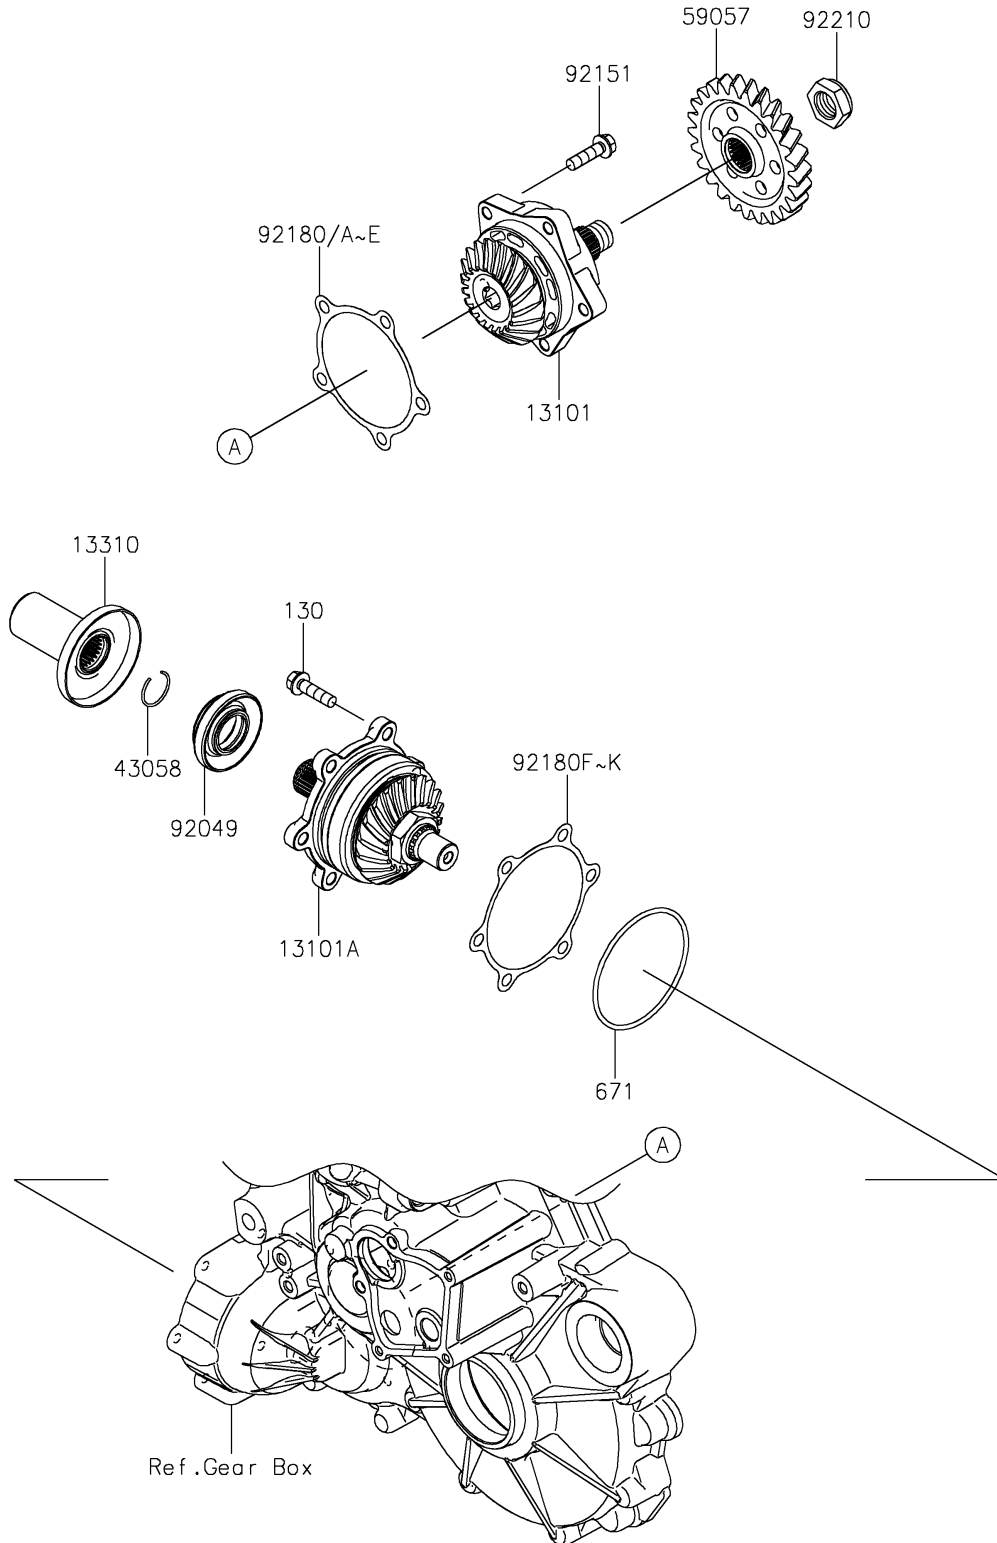

2021 TERYX KRX® 1000 TRAIL EDITION PARTS DIAGRAM

Bevel Gear

E3130

2021 TERYX KRX® 1000 TRAIL EDITION PARTS LIST

Bevel Gear

ITEM NAME	PART NUMBER	QUANTITY
GEAR-ASSY,DRIVE (Ref # 13101)	13101-0689	1
GEAR-ASSY,DRIVEN (Ref # 13101A)	13101-0690	1
SHAFT-ASSY (Ref # 13310)	13310-0044	1
RING (Ref # 43058)	43058-0018	1
GEAR-HELICAL (Ref # 59057)	59057-0034	1
SEAL-OIL (Ref # 92049)	92049-0160	1
BOLT,8X30 (Ref # 92151)	92151-1908	5
SHIM,DRIVE,T=0.15 (Ref # 92180)	92180-1543	AR
SHIM,DRIVE,T=0.20 (Ref # 92180A)	92180-1544	AR
SHIM,DRIVE,T=0.50 (Ref # 92180B)	92180-1545	AR
SHIM,DRIVE,T=0.80 (Ref # 92180C)	92180-1546	AR
SHIM,DRIVE,T=1.00 (Ref # 92180D)	92180-1547	AR
SHIM,DRIVE,T=1.20 (Ref # 92180E)	92180-1548	AR
SHIM,DRIVEN,T=0.15 (Ref # 92180F)	92180-1549	AR
SHIM,DRIVEN,T=0.20 (Ref # 92180G)	92180-1550	AR
SHIM,DRIVEN,T=0.50 (Ref # 92180H)	92180-1551	AR
SHIM,DRIVEN,T=0.80 (Ref # 92180I)	92180-1552	AR
SHIM,DRIVEN,T=1.00 (Ref # 92180J)	92180-1553	AR
SHIM,DRIVEN,T=1.20 (Ref # 92180K)	92180-1554	AR
NUT (Ref # 92210)	92210-1790	1
BOLT-FLANGED,8X30 (Ref # 130)	130BA0830	6
O RING (Ref # 671)	671D2585	1