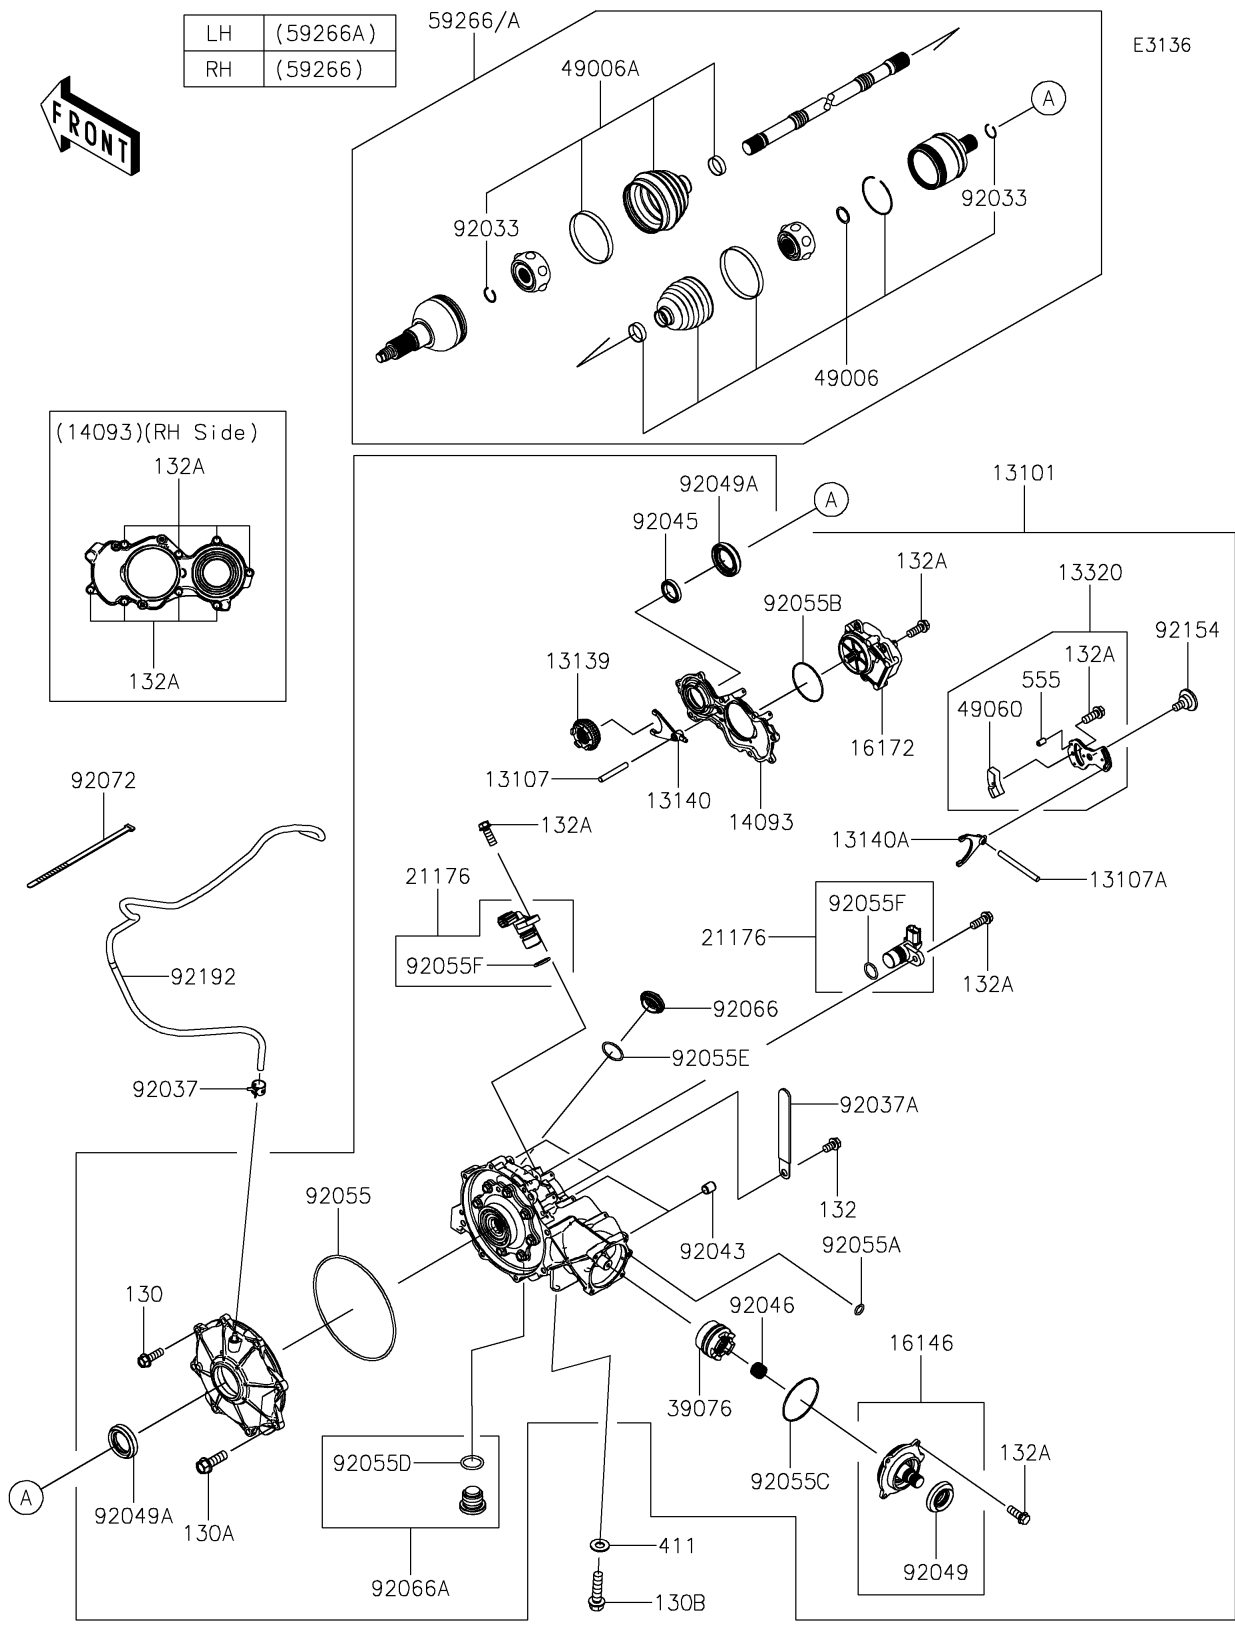

2021 TERYX KRX® 1000 TRAIL EDITION PARTS DIAGRAM

Drive Shaft-Front

2021 TERYX KRX® 1000 TRAIL EDITION PARTS LIST

Drive Shaft-Front

ITEM NAME	PART NUMBER	QUANTITY
GEAR-ASSY,FRONT DIFFERENTIAL (Ref # 13101)	13101-0679	1
SHAFT,DIFF LOCK (Ref # 13107)	13107-0768	1
SHAFT (Ref # 13107A)	13107-0887	1
SHIFTER,DIFF (Ref # 13139)	13139-0031	1
FORK-SHIFT (Ref # 13140)	13140-0674	1
FORK-SHIFT (Ref # 13140A)	13140-0675	1
LEVER-ASSY (Ref # 13320)	13320-0033	1
COVER,RH (Ref # 14093)	14093-0707	1
COVER-ASSY,INPUT SHAFT (Ref # 16146)	16146-0740	1
ACTUATOR (Ref # 16172)	16172-0030	1
SENSOR,SPEED (Ref # 21176)	21176-0891	2
LIMITER (Ref # 39076)	39076-0038	1
BOOT,INSIDE (Ref # 49006)	49006-0615	2
BOOT,OUTSIDE (Ref # 49006A)	49006-0616	2
CAM (Ref # 49060)	49060-0025	1
JOINT-BALL,RH (Ref # 59266)	59266-0732	1
JOINT-BALL,LH (Ref # 59266A)	59266-0733	1
RING-SNAP (Ref # 92033)	92033-0837	4
CLAMP,TUBE (Ref # 92037)	92037-1505	1
CLAMP (Ref # 92037A)	92037-1993	2
PIN,DOWEL,8X10 (Ref # 92043)	92043-1302	2
BEARING-BALL,6806 (Ref # 92045)	92045-0826	1
BEARING-NEEDLE (Ref # 92046)	92046-1234	1
SEAL-OIL (Ref # 92049)	92049-0160	1
SEAL-OIL,TC9Y 40X62X10X17.2 (Ref # 92049A)	92049-0815	2
RING-O,190.2X4.2 (Ref # 92055)	92055-0121	1
RING-O,7.5X1.5 (Ref # 92055A)	92055-0756	1
RING-O,1.9X71.8 (Ref # 92055B)	92055-0781	1
RING-O (Ref # 92055C)	92055-081	1