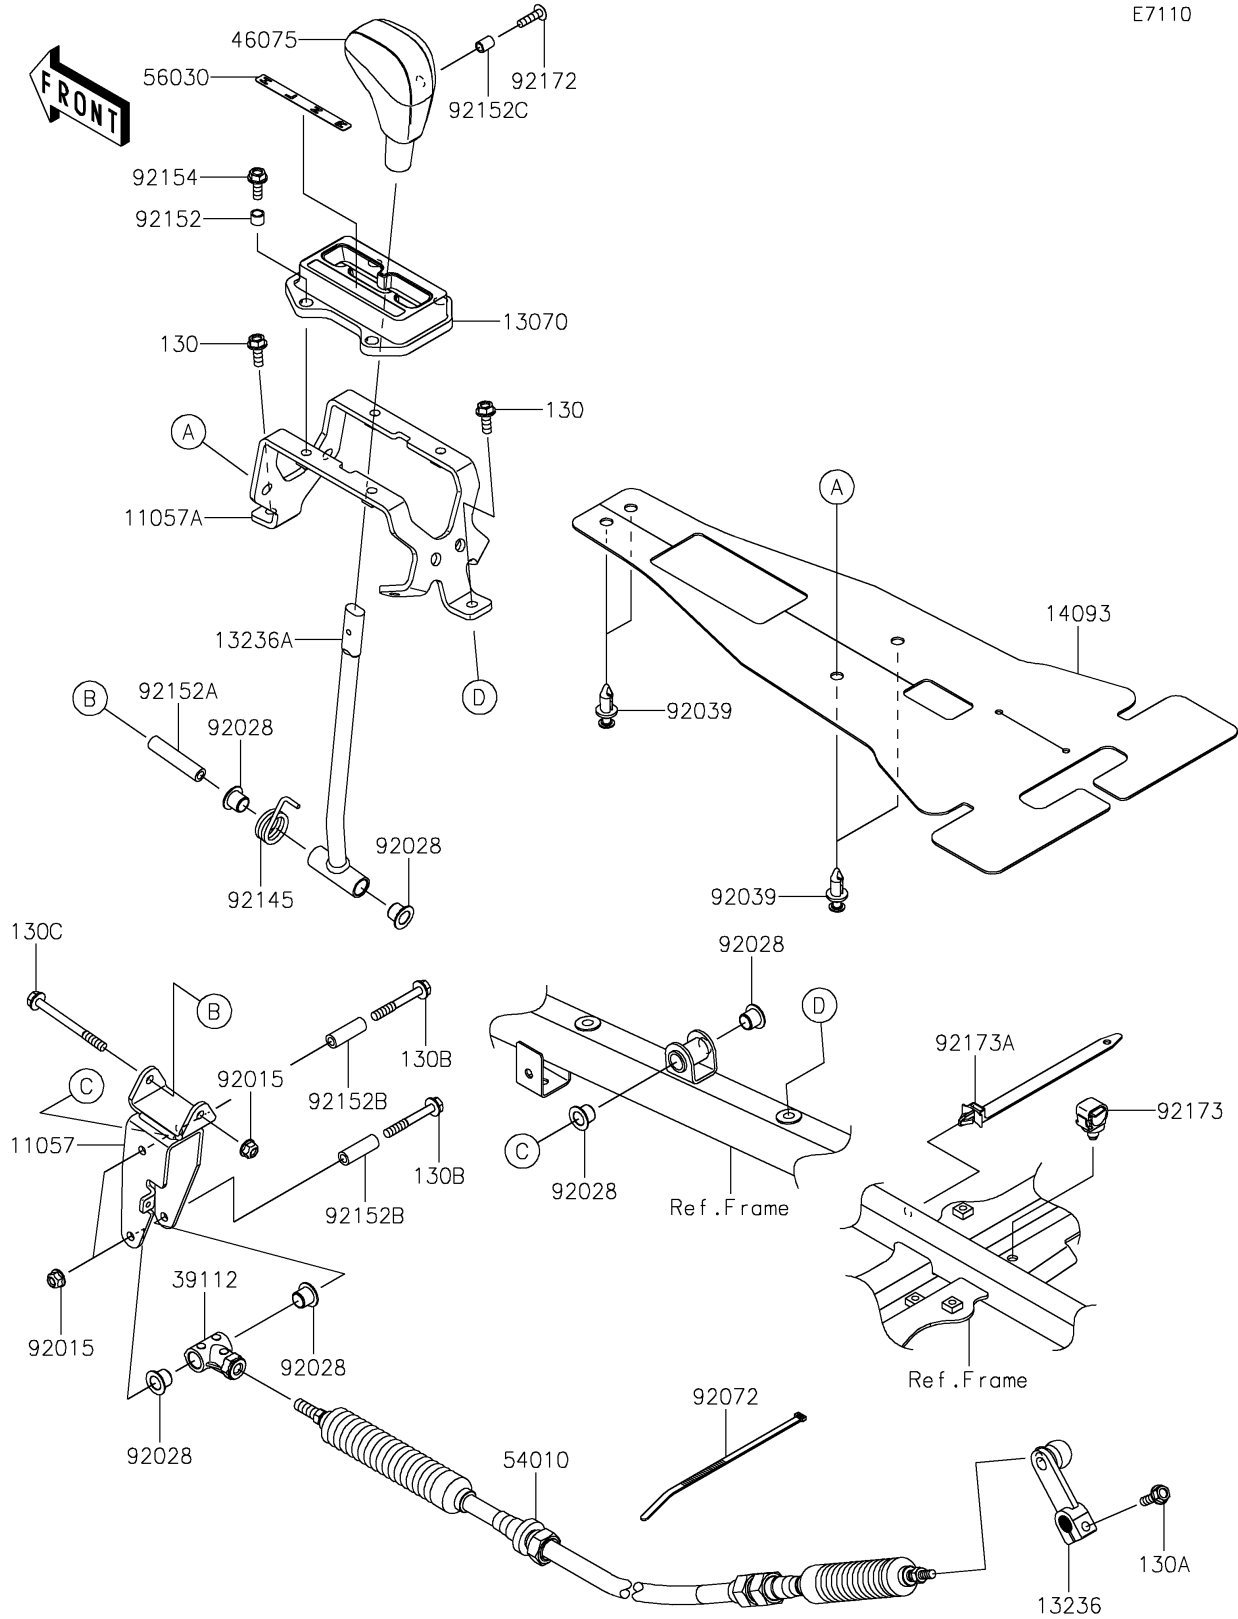

# 2021 TERYX KRX® 1000 TRAIL EDITION PARTS DIAGRAM

Control

E7110

## 2021 TERYX KRX® 1000 TRAIL EDITION PARTS LIST

### Control

ITEM NAME	PART NUMBER	QUANTITY
BRACKET,LEVER (Ref # 11057)	11057-1900	1
BRACKET,GUIDE (Ref # 11057A)	11057-1901	1
GUIDE (Ref # 13070)	13070-0894	1
LEVER-COMP,CHANGE LEVER (Ref # 13236)	13236-0708	1
LEVER-COMP (Ref # 13236A)	13236-0817	1
COVER,HEAT GUARD (Ref # 14093)	14093-0845	1
RODEND-TIE (Ref # 39112)	39112-0036	1
GRIP (Ref # 46075)	46075-0569	1
CABLE (Ref # 54010)	54010-0629	1
LABEL,POSITION (Ref # 56030)	56030-1421	1
NUT,LOCK,FLANGED,6MM (Ref # 92015)	92015-1675	3
BUSHING (Ref # 92028)	92028-1507	6
RIVET (Ref # 92039)	92039-0776	4
BAND,L=292.1 (Ref # 92072)	92072-3509	1
SPRING (Ref # 92145)	92145-1839	1
COLLAR (Ref # 92152)	92152-1332	4
COLLAR,6.0X10X47 (Ref # 92152A)	92152-1517	1
COLLAR,6.0X10X30 (Ref # 92152B)	92152-1518	2
COLLAR,5.6X8X10.5 (Ref # 92152C)	92152-1545	1
BOLT,FLANGED,6X16 (Ref # 92154)	92154-0887	4
SCREW,5X20 (Ref # 92172)	92172-2081	1
CLAMP,12MM DIA. (Ref # 92173)	92173-0736	1
CLAMP (Ref # 92173A)	92173-1980	1
BOLT-FLANGED,6X16 (Ref # 130)	130BA0616	2
BOLT-FLANGED,6X20 (Ref # 130A)	130CA0620	1
BOLT-FLANGED,6X45 (Ref # 130B)	130CA0645	2
BOLT-FLANGED,6X65 (Ref # 130C)	130CA0665	1