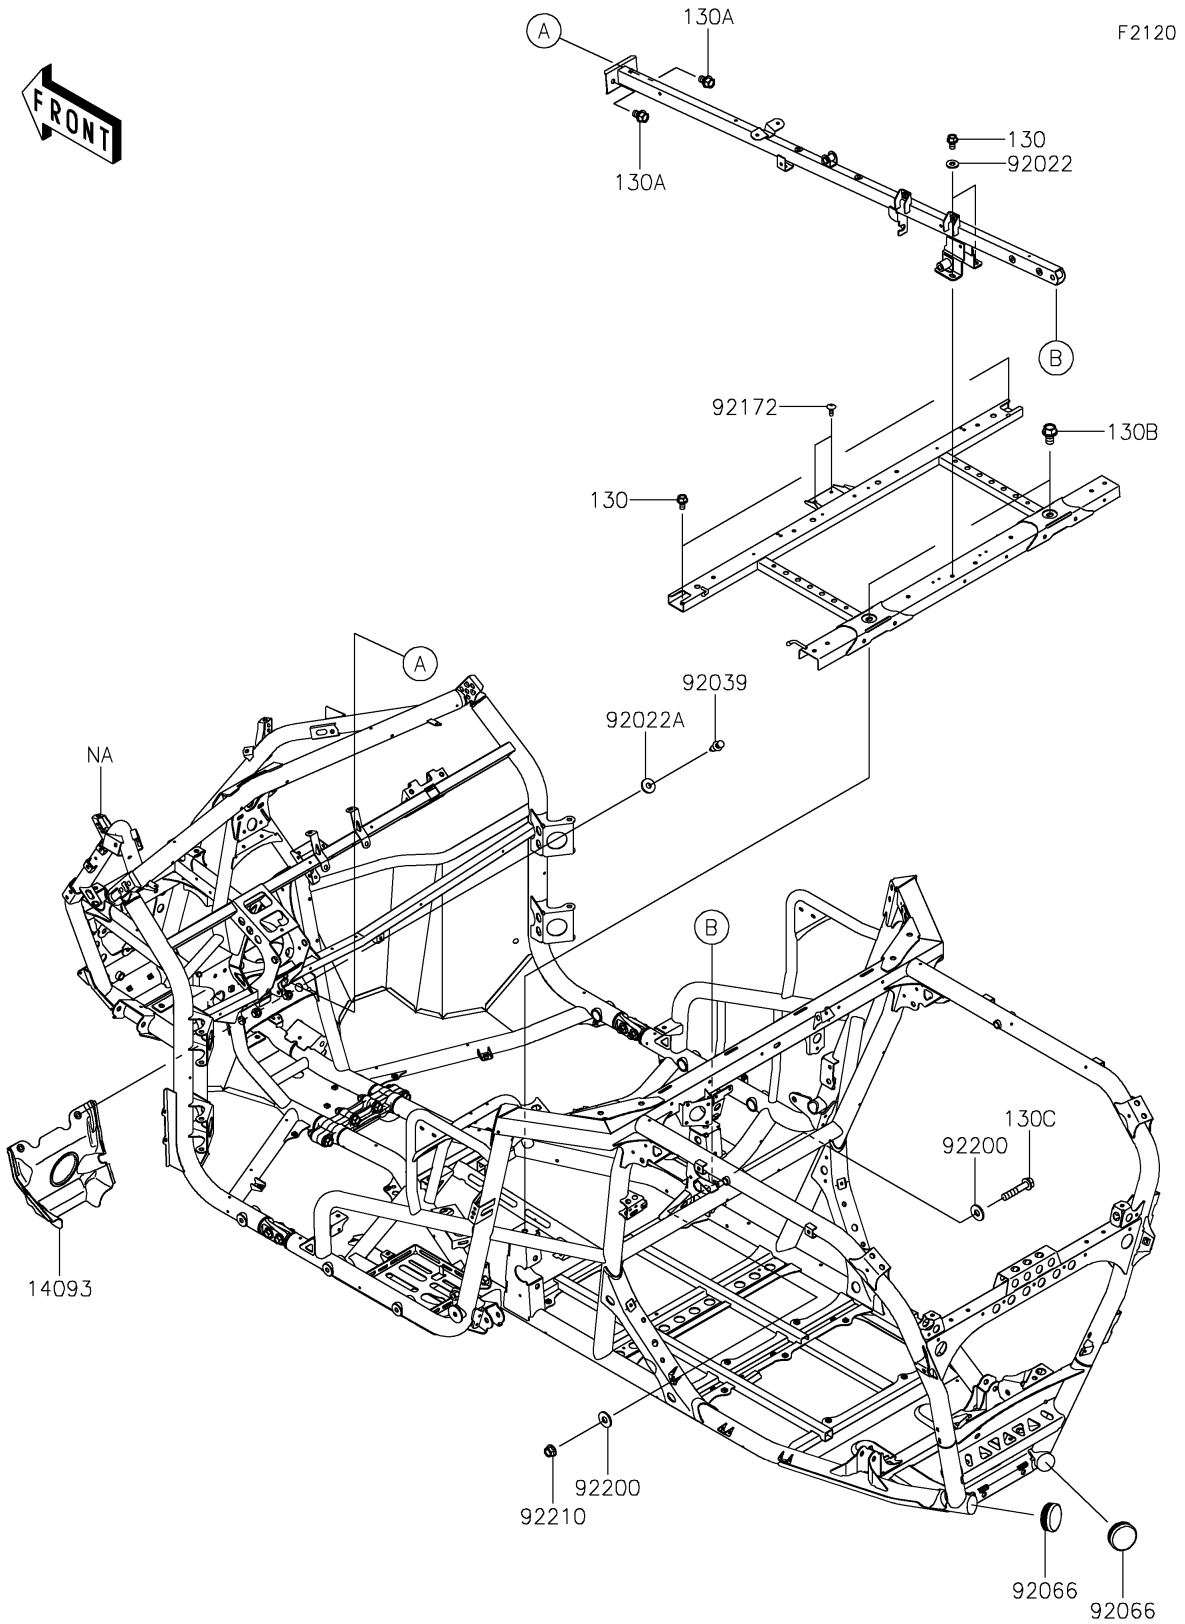

# 2021 TERYX KRX® 1000 TRAIL EDITION PARTS DIAGRAM

Frame

## 2021 TERYX KRX® 1000 TRAIL EDITION PARTS LIST

### Frame

ITEM NAME	PART NUMBER	QUANTITY
COVER,PROPELLER SHAFT (Ref # 14093)	14093-1009	1
WASHER,8.2X19X2 (Ref # 92022)	92022-1533	2
WASHER,8.4X23X2.5 (Ref # 92022A)	92022-3744	2
RIVET (Ref # 92039)	92039-0776	2
PLUG,RR END (Ref # 92066)	92066-0926	2
SCREW,TAPPING,6X16 (Ref # 92172)	92172-0739	2
WASHER,11X26X2.6 (Ref # 92200)	92200-0352	2
NUT,LOCK,FLANGED,10MM (Ref # 92210)	92210-0276	1
BOLT-FLANGED,8X14 (Ref # 130)	130BA0814	4
BOLT-FLANGED,10X14 (Ref # 130A)	130BA1014	2
BOLT-FLANGED,12X20 (Ref # 130B)	130BA1220	2
BOLT-FLANGED,10X50 (Ref # 130C)	130CA1050	1