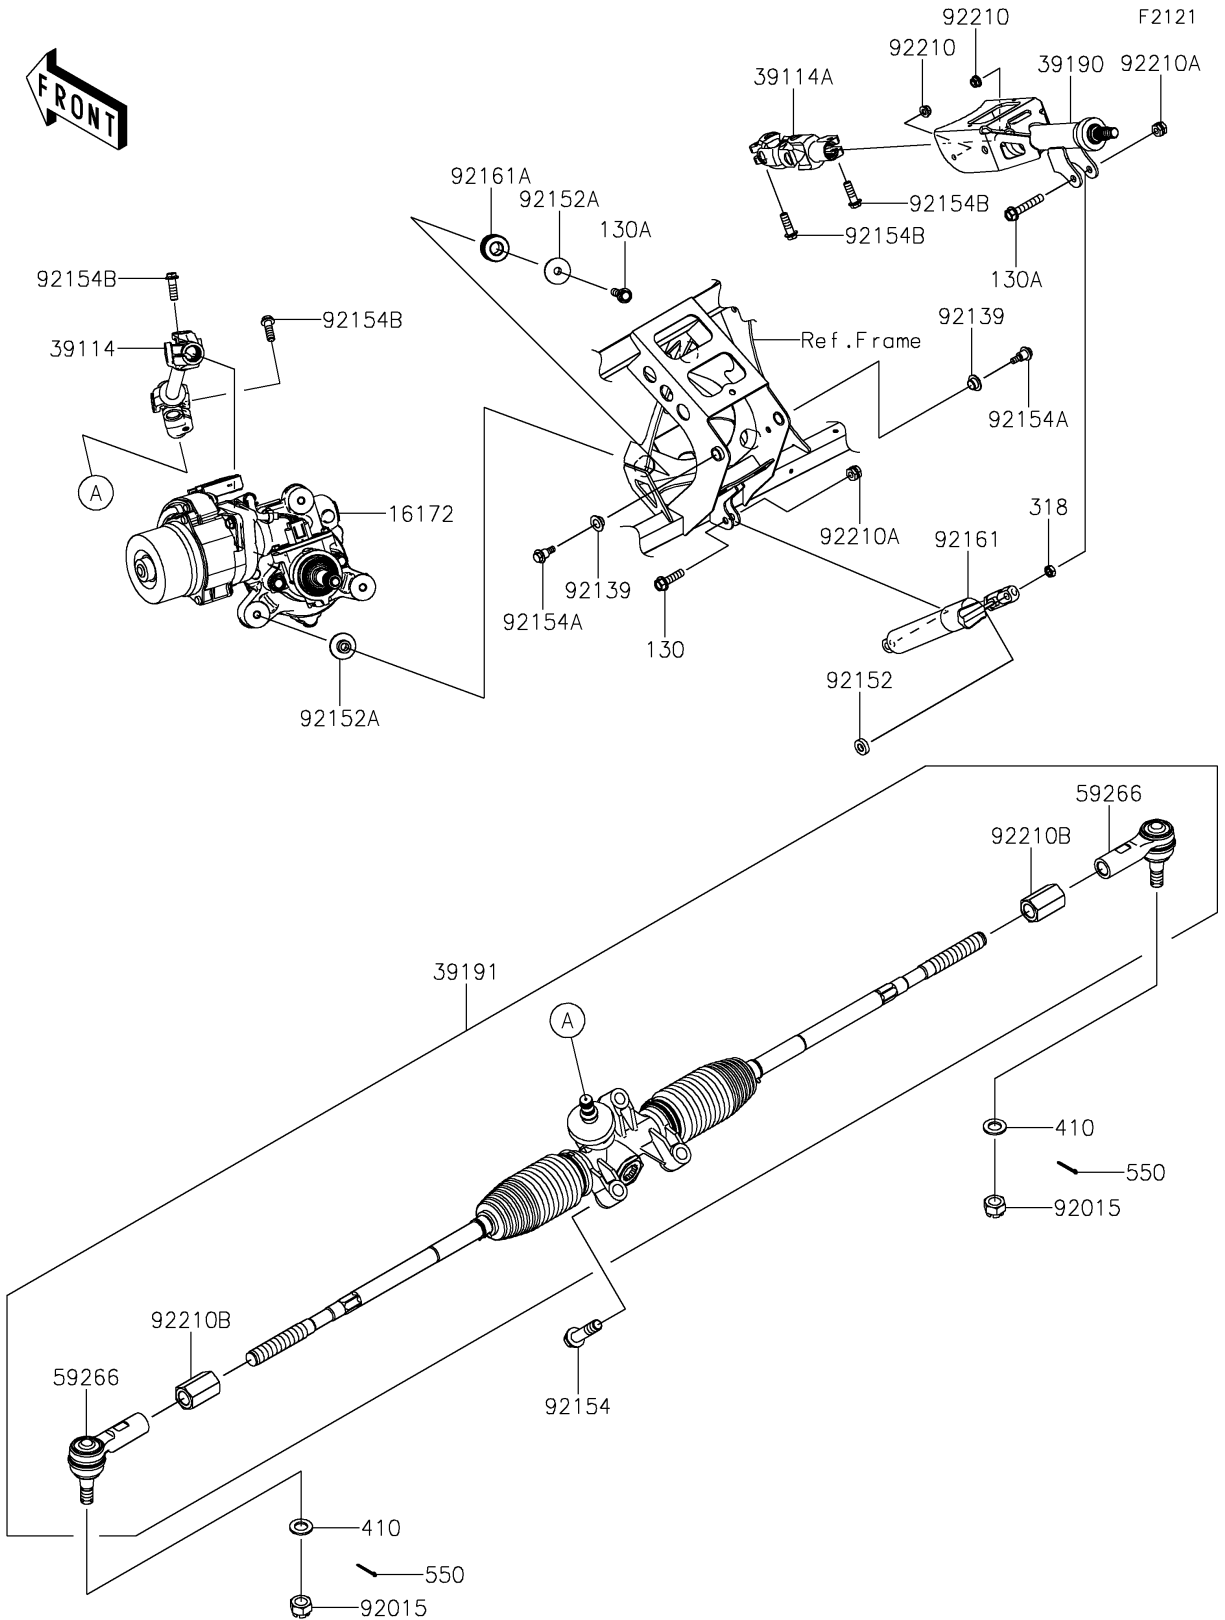

2021 TERYX KRX® 1000 TRAIL EDITION PARTS DIAGRAM

Steering Shaft

2021 TERYX KRX® 1000 TRAIL EDITION PARTS LIST

Steering Shaft

ITEM NAME	PART NUMBER	QUANTITY
ACTUATOR, EPS (Ref # 16172)	16172-0043	1
SHAFT-COMP-STRG, LWR (Ref # 39114)	39114-0023	1
SHAFT-COMP-STRG, UPP (Ref # 39114A)	39114-0024	1
SHAFT-ASSY-STEERING (Ref # 39190)	39190-0009	1
GEAR-ASSY-STEERING (Ref # 39191)	39191-0034	1
JOINT-BALL (Ref # 59266)	59266-0743	2
NUT, CASTLE, 14MM (Ref # 92015)	92015-1841	2
BUSHING (Ref # 92139)	92139-0230	2
COLLAR, 8.2X18X5 (Ref # 92152)	92152-1848	1
COLLAR, 8.5X30X10.6 (Ref # 92152A)	92152-2149	6
BOLT, FLANGED, 12X50 (Ref # 92154)	92154-1008	3
BOLT, 6X21.5 (Ref # 92154A)	92154-1320	2
BOLT, FLANGED, 8X25 (Ref # 92154B)	92154-2190	4
DAMPER, STEERING TILT (Ref # 92161)	92161-2186	1
DAMPER (Ref # 92161A)	92161-2187	3
NUT, LOCK, FLANGED, 6MM (Ref # 92210)	92210-0303	2
NUT, HARD LOCK, 8MM (Ref # 92210A)	92210-0934	2
NUT (Ref # 92210B)	92210-1803	2
BOLT-FLANGED, 8X30 (Ref # 130)	130CA0830	1
BOLT-FLANGED, 8X45 (Ref # 130A)	130CA0845	4
NUT-HEX-SMALL, 8MM (Ref # 318)	318BA0800	1
WASHER-PLAIN-SMALL, 14MM (Ref # 410)	410AA1400	2
PIN-COTTER, 3.0X25 (Ref # 550)	550AA3025	2