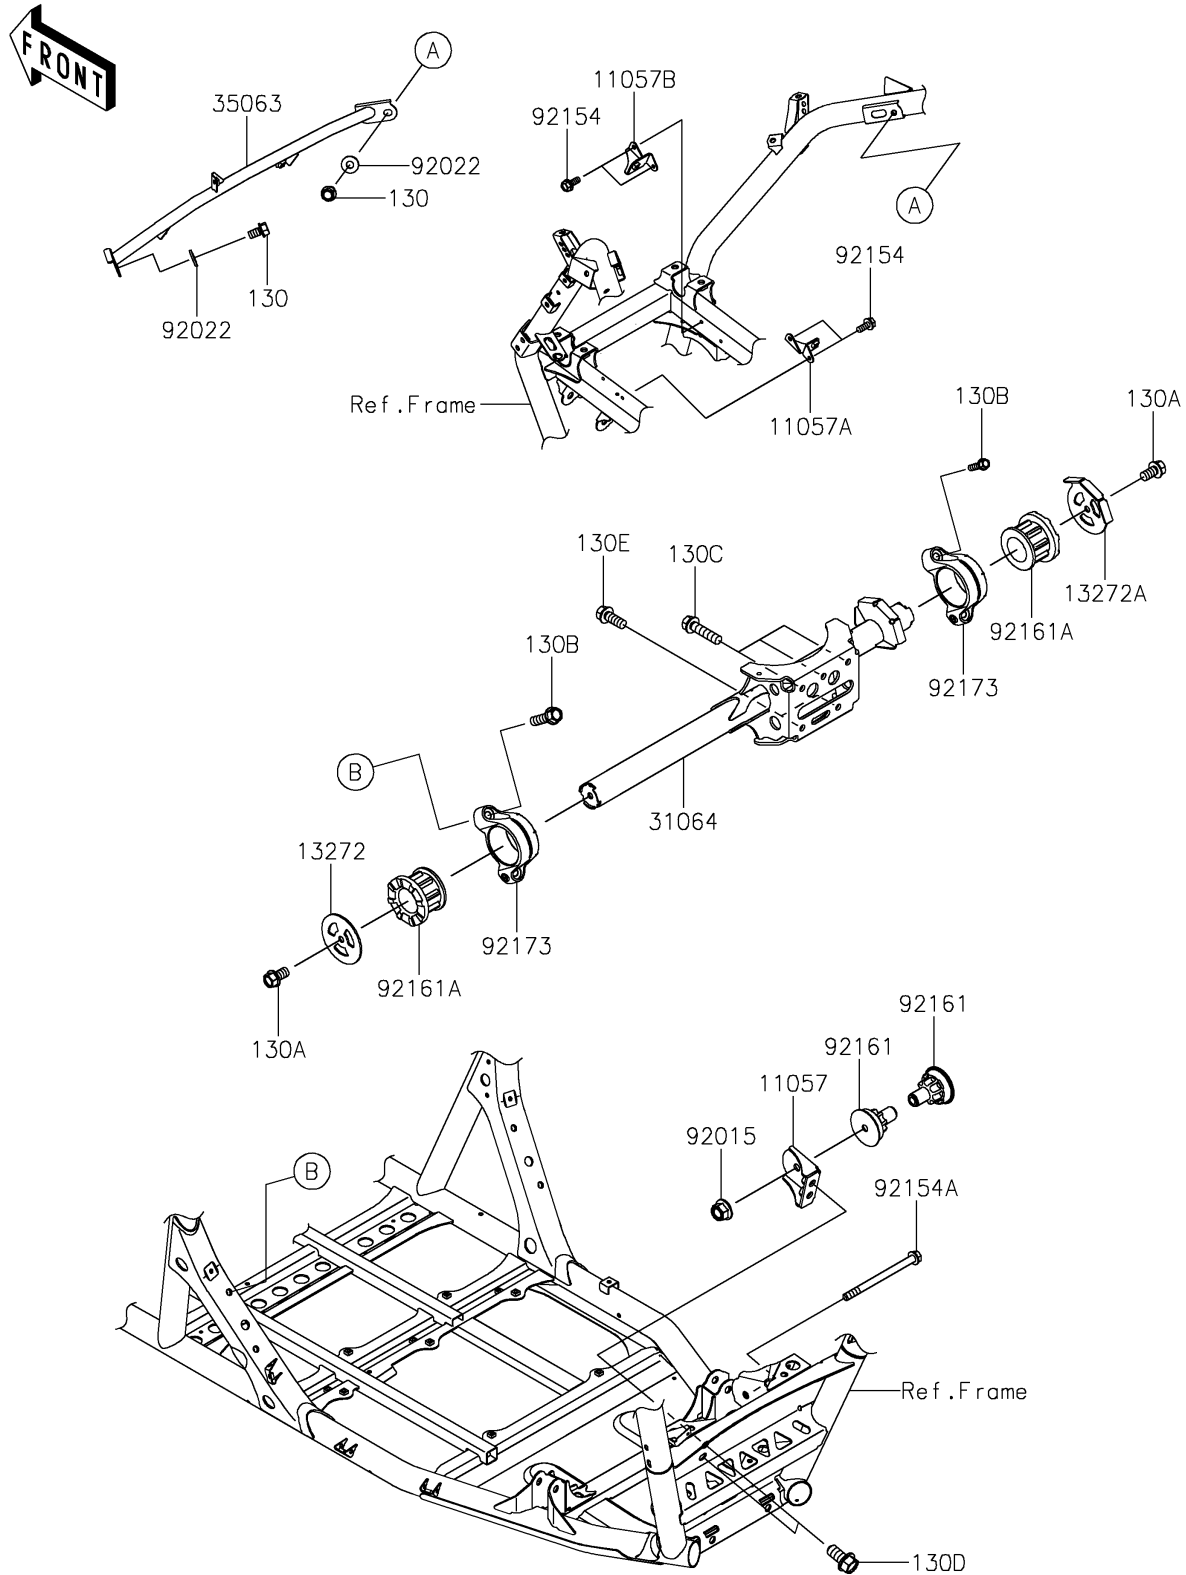

2021 TERYX KRX® 1000 PARTS DIAGRAM

Engine Mount

F2122

2021 TERYX KRX® 1000 PARTS LIST

Engine Mount

ITEM NAME	PART NUMBER	QUANTITY
BRACKET,RR (Ref # 11057)	11057-2103	1
BRACKET (Ref # 11057A)	11057-2598	1
BRACKET (Ref # 11057B)	11057-2599	1
PLATE,LH (Ref # 13272)	13272-2707	1
PLATE,RH (Ref # 13272A)	13272-2861	1
PIPE-COMP,FR (Ref # 31064)	31064-0715	1
STAY,UPP (Ref # 35063)	35063-1466	1
NUT,LOCK,FLANGED,12MM (Ref # 92015)	92015-1433	1
WASHER,8.2X19X2 (Ref # 92022)	92022-1533	2
BOLT,6X15.6 (Ref # 92154)	92154-1250	4
BOLT,FLANGED,12X160 (Ref # 92154A)	92154-3916	1
DAMPER (Ref # 92161)	92161-2171	2
DAMPER (Ref # 92161A)	92161-2205	2
CLAMP (Ref # 92173)	92173-1982	2
BOLT-FLANGED,8X14 (Ref # 130)	130BA0814	2
BOLT-FLANGED,10X18 (Ref # 130A)	130CA1018	2
BOLT-FLANGED,10X35 (Ref # 130B)	130CA1035	4
BOLT-FLANGED,10X40 (Ref # 130C)	130CA1040	3
BOLT-FLANGED,12X25 (Ref # 130D)	130CA1225	2
BOLT-FLANGED,10X25 (Ref # 130E)	130CB1025	2