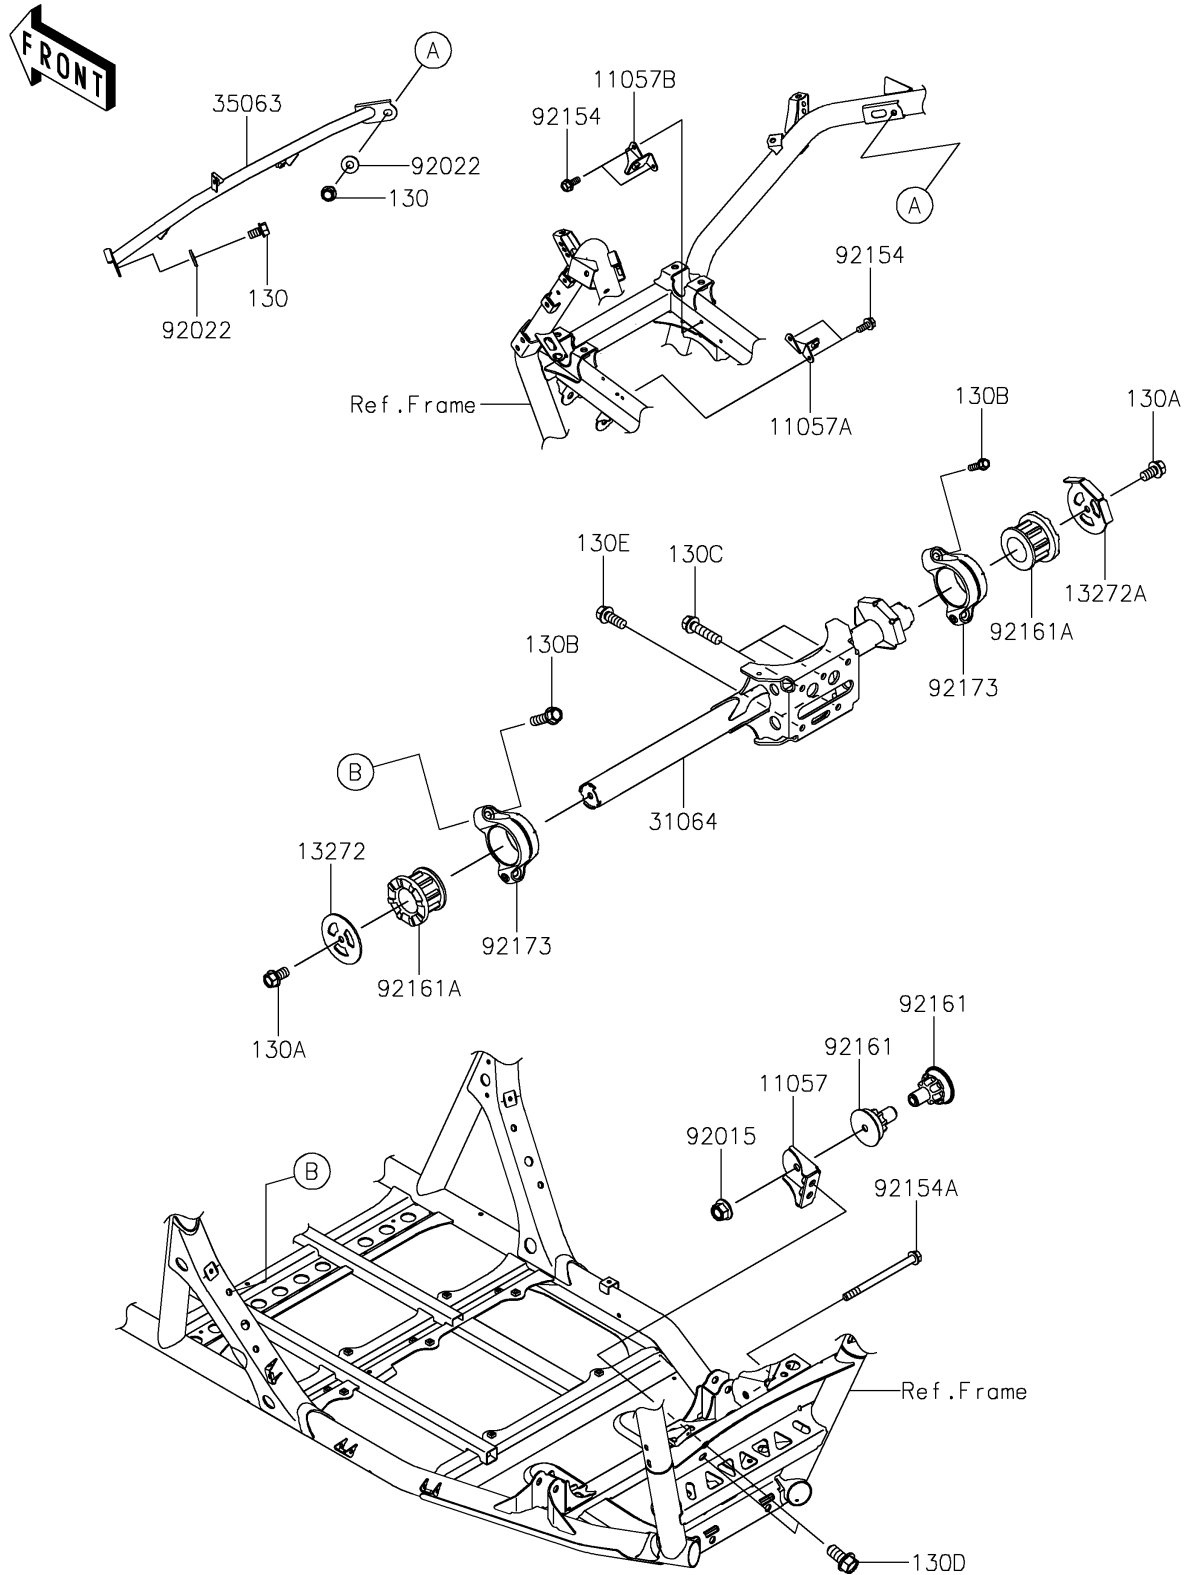

2021 TERYX KRX® 1000 TRAIL EDITION PARTS DIAGRAM

Engine Mount

F2122

2021 TERYX KRX® 1000 TRAIL EDITION PARTS LIST

Engine Mount

ITEM NAME	PART NUMBER	QUANTITY
BRACKET,RR (Ref # 11057)	11057-2103	1
BRACKET (Ref # 11057A)	11057-2598	1
BRACKET (Ref # 11057B)	11057-2599	1
PLATE,LH (Ref # 13272)	13272-2707	1
PLATE,RH (Ref # 13272A)	13272-2861	1
PIPE-COMP,FR (Ref # 31064)	31064-0715	1
STAY,UPP (Ref # 35063)	35063-1466	1
NUT,LOCK,FLANGED,12MM (Ref # 92015)	92015-1433	1
WASHER,8.2X19X2 (Ref # 92022)	92022-1533	2
BOLT,6X15.6 (Ref # 92154)	92154-1250	4
BOLT,FLANGED,12X160 (Ref # 92154A)	92154-3916	1
DAMPER (Ref # 92161)	92161-2171	2
DAMPER (Ref # 92161A)	92161-2205	2
CLAMP (Ref # 92173)	92173-1982	2
BOLT-FLANGED,8X14 (Ref # 130)	130BA0814	2
BOLT-FLANGED,10X18 (Ref # 130A)	130CA1018	2
BOLT-FLANGED,10X35 (Ref # 130B)	130CA1035	4
BOLT-FLANGED,10X40 (Ref # 130C)	130CA1040	3
BOLT-FLANGED,12X25 (Ref # 130D)	130CA1225	2
BOLT-FLANGED,10X25 (Ref # 130E)	130CB1025	2