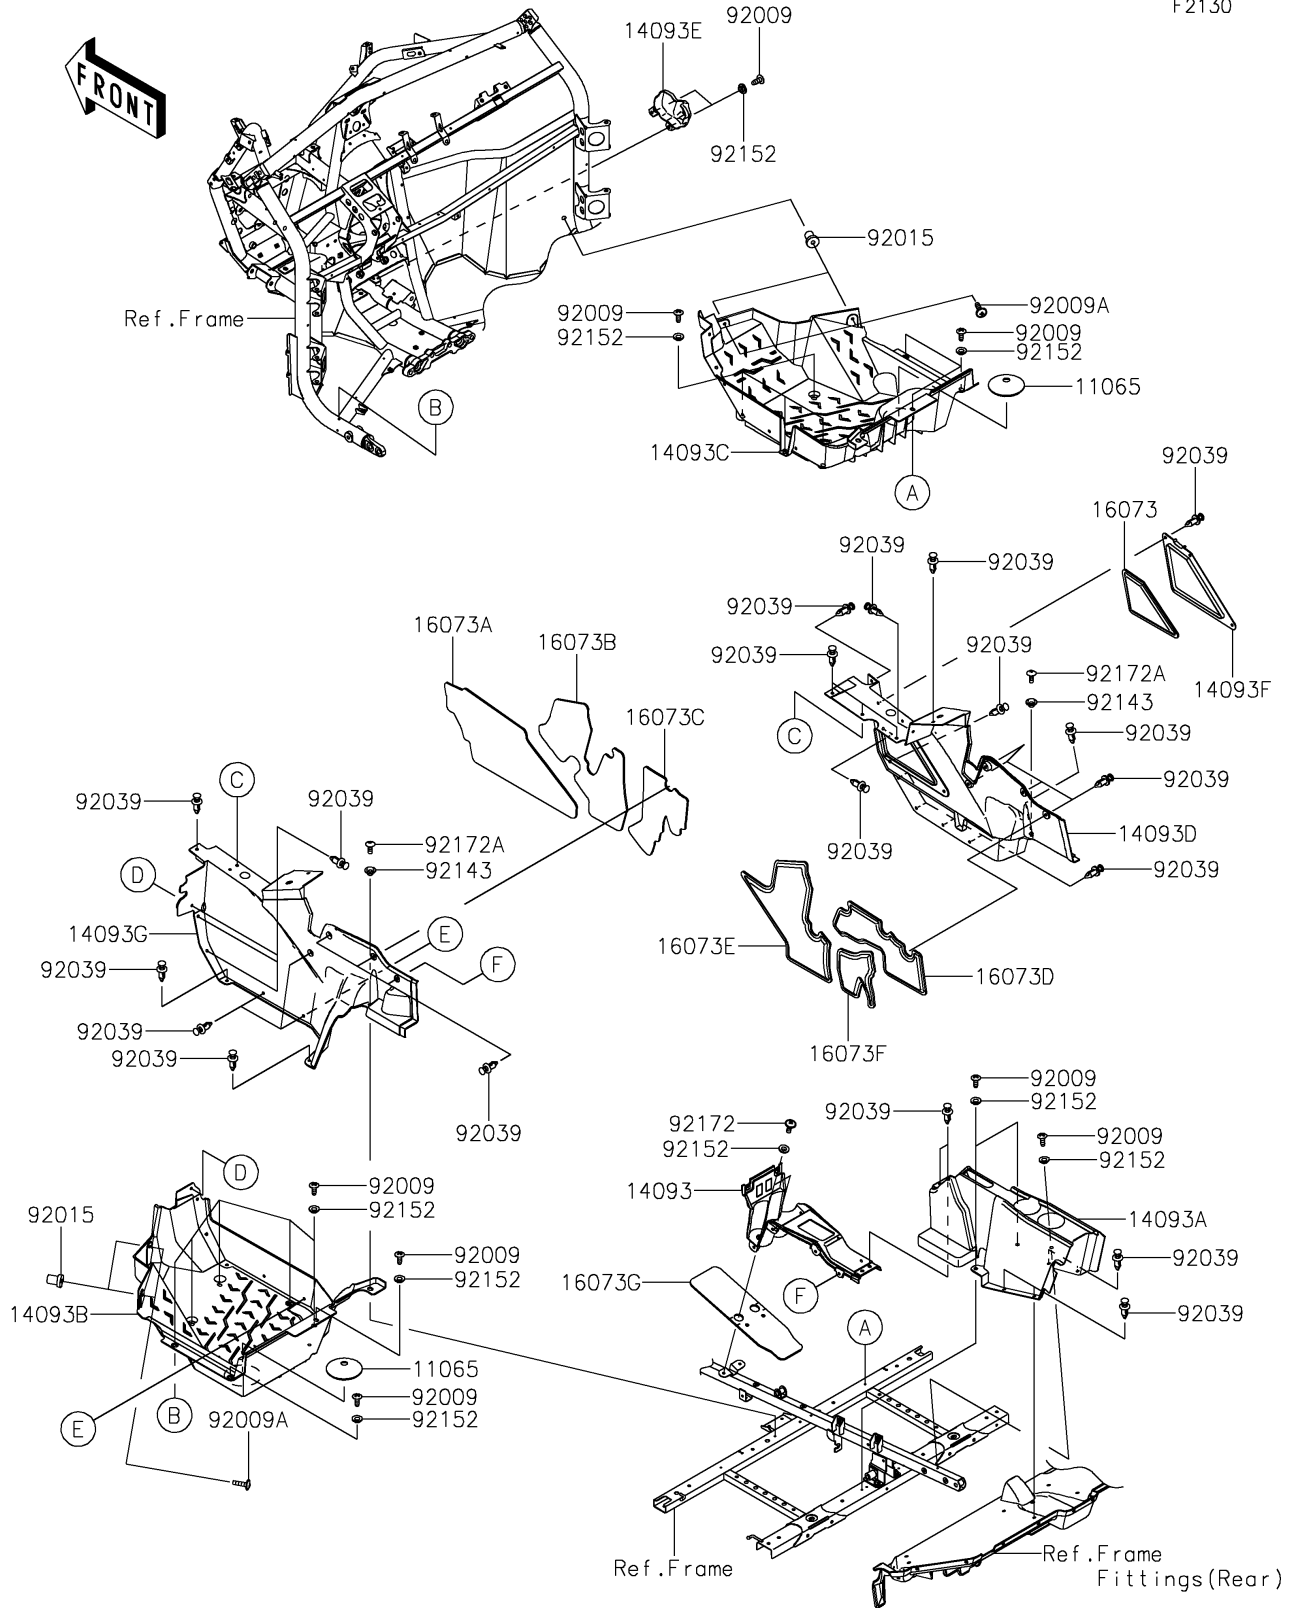

2021 TERYX KRX® 1000 TRAIL EDITION PARTS DIAGRAM

Frame Fittings(Front)

F2130

2021 TERYX KRX® 1000 TRAIL EDITION PARTS LIST

Frame Fittings(Front)

ITEM NAME	PART NUMBER	QUANTITY
CAP,BLACK (Ref # 11065)	11065-1405-6Z	2
COVER,CENTER CONSOLE,FR (Ref # 14093)	14093-0833	1
COVER,CENTER CONSOLE,RR (Ref # 14093A)	14093-0834	1
COVER,FLOOR,LH (Ref # 14093B)	14093-0835	1
COVER,FLOOR,RH (Ref # 14093C)	14093-0836	1
COVER,FLOOR,CNT,RH (Ref # 14093D)	14093-0838	1
COVER,FR GEAR,SIDE (Ref # 14093E)	14093-0839	1
COVER,MAINTENANCE (Ref # 14093F)	14093-0850	1
COVER,FLOOR,CNT,LH (Ref # 14093G)	14093-1161	1
INSULATOR (Ref # 16073)	16073-0891	1
INSULATOR (Ref # 16073A)	16073-0893	1
INSULATOR (Ref # 16073B)	16073-0894	1
INSULATOR (Ref # 16073C)	16073-0895	1
INSULATOR (Ref # 16073D)	16073-0897	1
INSULATOR (Ref # 16073E)	16073-0898	1
INSULATOR (Ref # 16073F)	16073-0899	1
INSULATOR (Ref # 16073G)	16073-0902	1
SCREW,TAPPING,6X16 (Ref # 92009)	92009-1166	19
SCREW,6X22,BLACK (Ref # 92009A)	92009-1256	4
NUT,RUBBER,6MM (Ref # 92015)	92015-1692	4
RIVET (Ref # 92039)	92039-0776	39
COLLAR (Ref # 92143)	92143-1057	2
COLLAR,6.3X9.5X4.1 (Ref # 92152)	92152-1571	21
SCREW,6X16 (Ref # 92172)	92172-0236	2
SCREW,TAPPING,6X16 (Ref # 92172A)	92172-0739	2