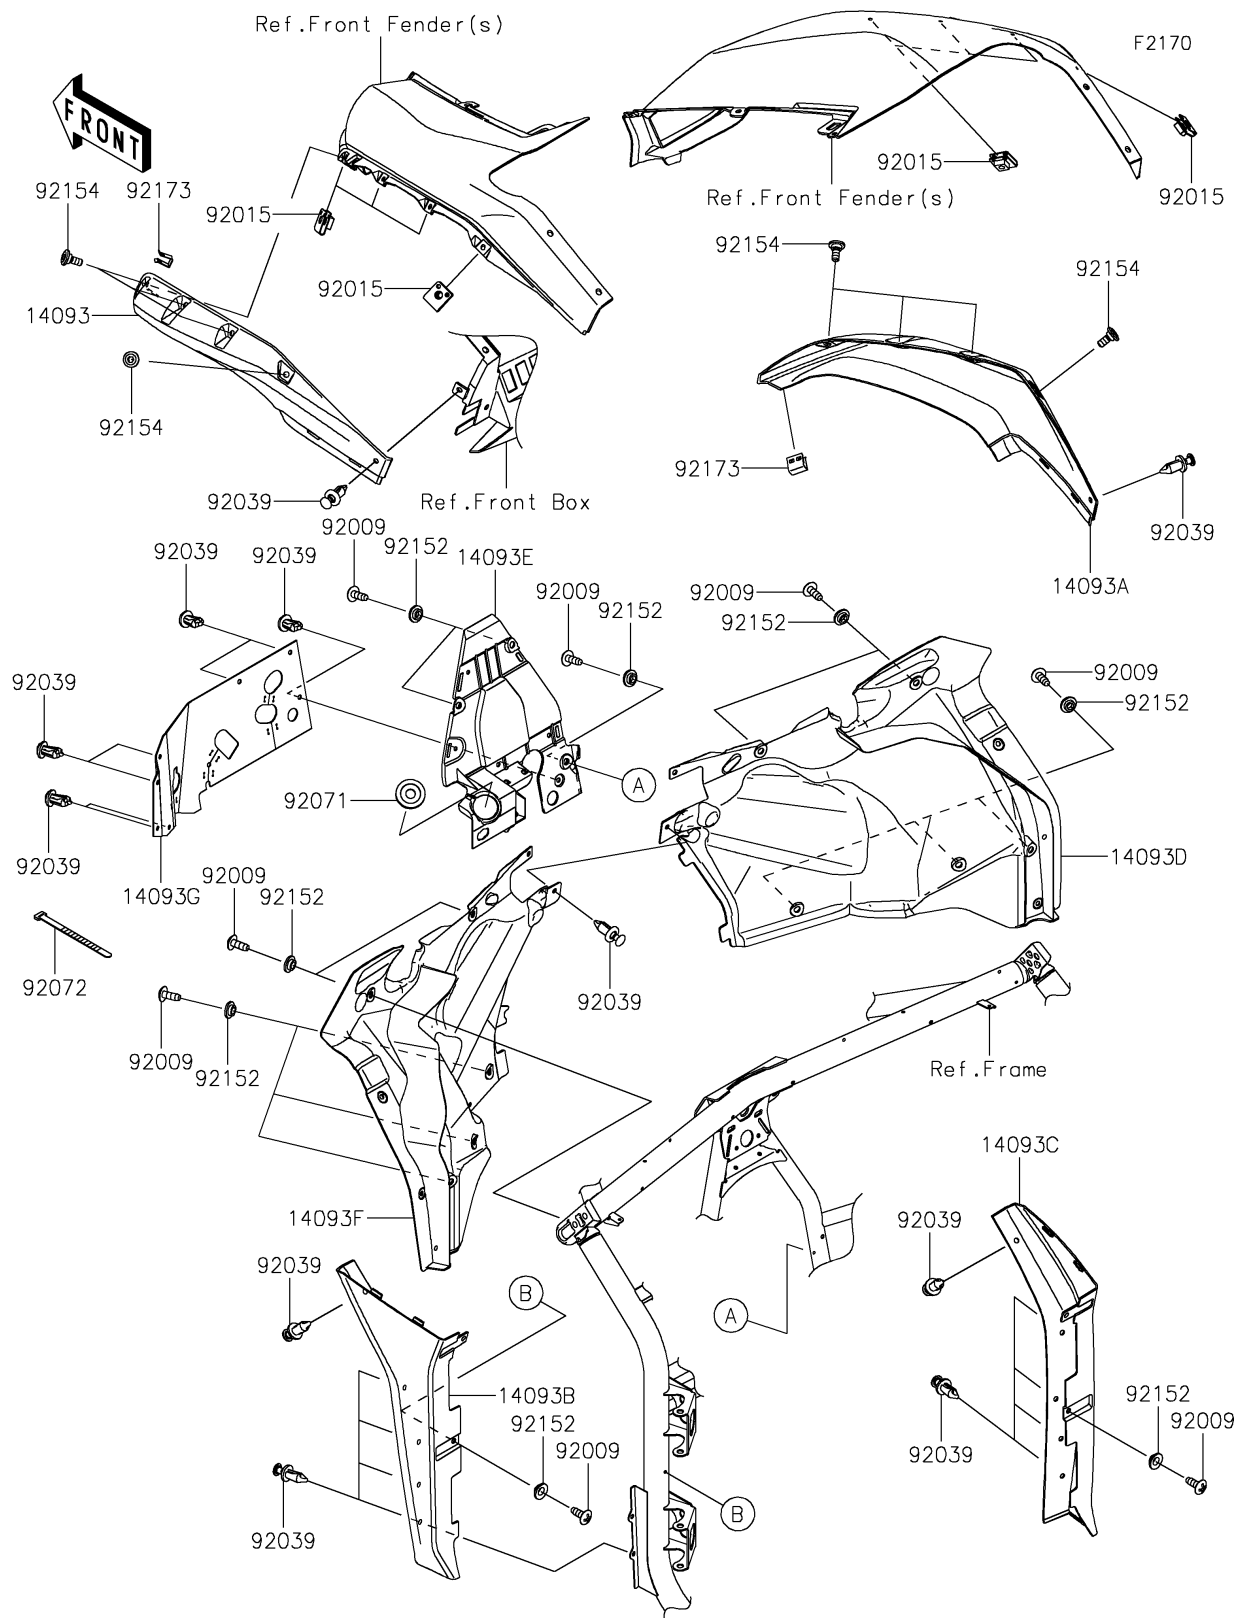

# 2021 TERYX KRX® 1000 TRAIL EDITION PARTS DIAGRAM

## 2021 TERYX KRX® 1000 TRAIL EDITION PARTS LIST

### Fenders

ITEM NAME	PART NUMBER	QUANTITY
COVER,FLAP,UPP,LH (Ref # 14093)	14093-0806	1
COVER,FLAP,UPP,RH (Ref # 14093A)	14093-0807	1
COVER,FLAP,LWR,LH (Ref # 14093B)	14093-0808	1
COVER,FLAP,LWR,RH (Ref # 14093C)	14093-0809	1
COVER,FLOOR UPP,RH (Ref # 14093D)	14093-0822	1
COVER,FLOOR UPP,CNT (Ref # 14093E)	14093-0823	1
COVER,FLOOR UPP,LH (Ref # 14093F)	14093-0824	1
COVER,RUBBER (Ref # 14093G)	14093-0844	1
SCREW,TAPPING,6X16 (Ref # 92009)	92009-1166	15
NUT,CLAMP,6MM (Ref # 92015)	92015-1678	8
RIVET (Ref # 92039)	92039-0776	20
GROMMET (Ref # 92071)	92071-0790	1
BAND,L=123 (Ref # 92072)	92072-030	5
COLLAR,6.3X9.5X4.1 (Ref # 92152)	92152-1571	15
BOLT (Ref # 92154)	92154-2474	8
CLAMP (Ref # 92173)	92173-2249	2