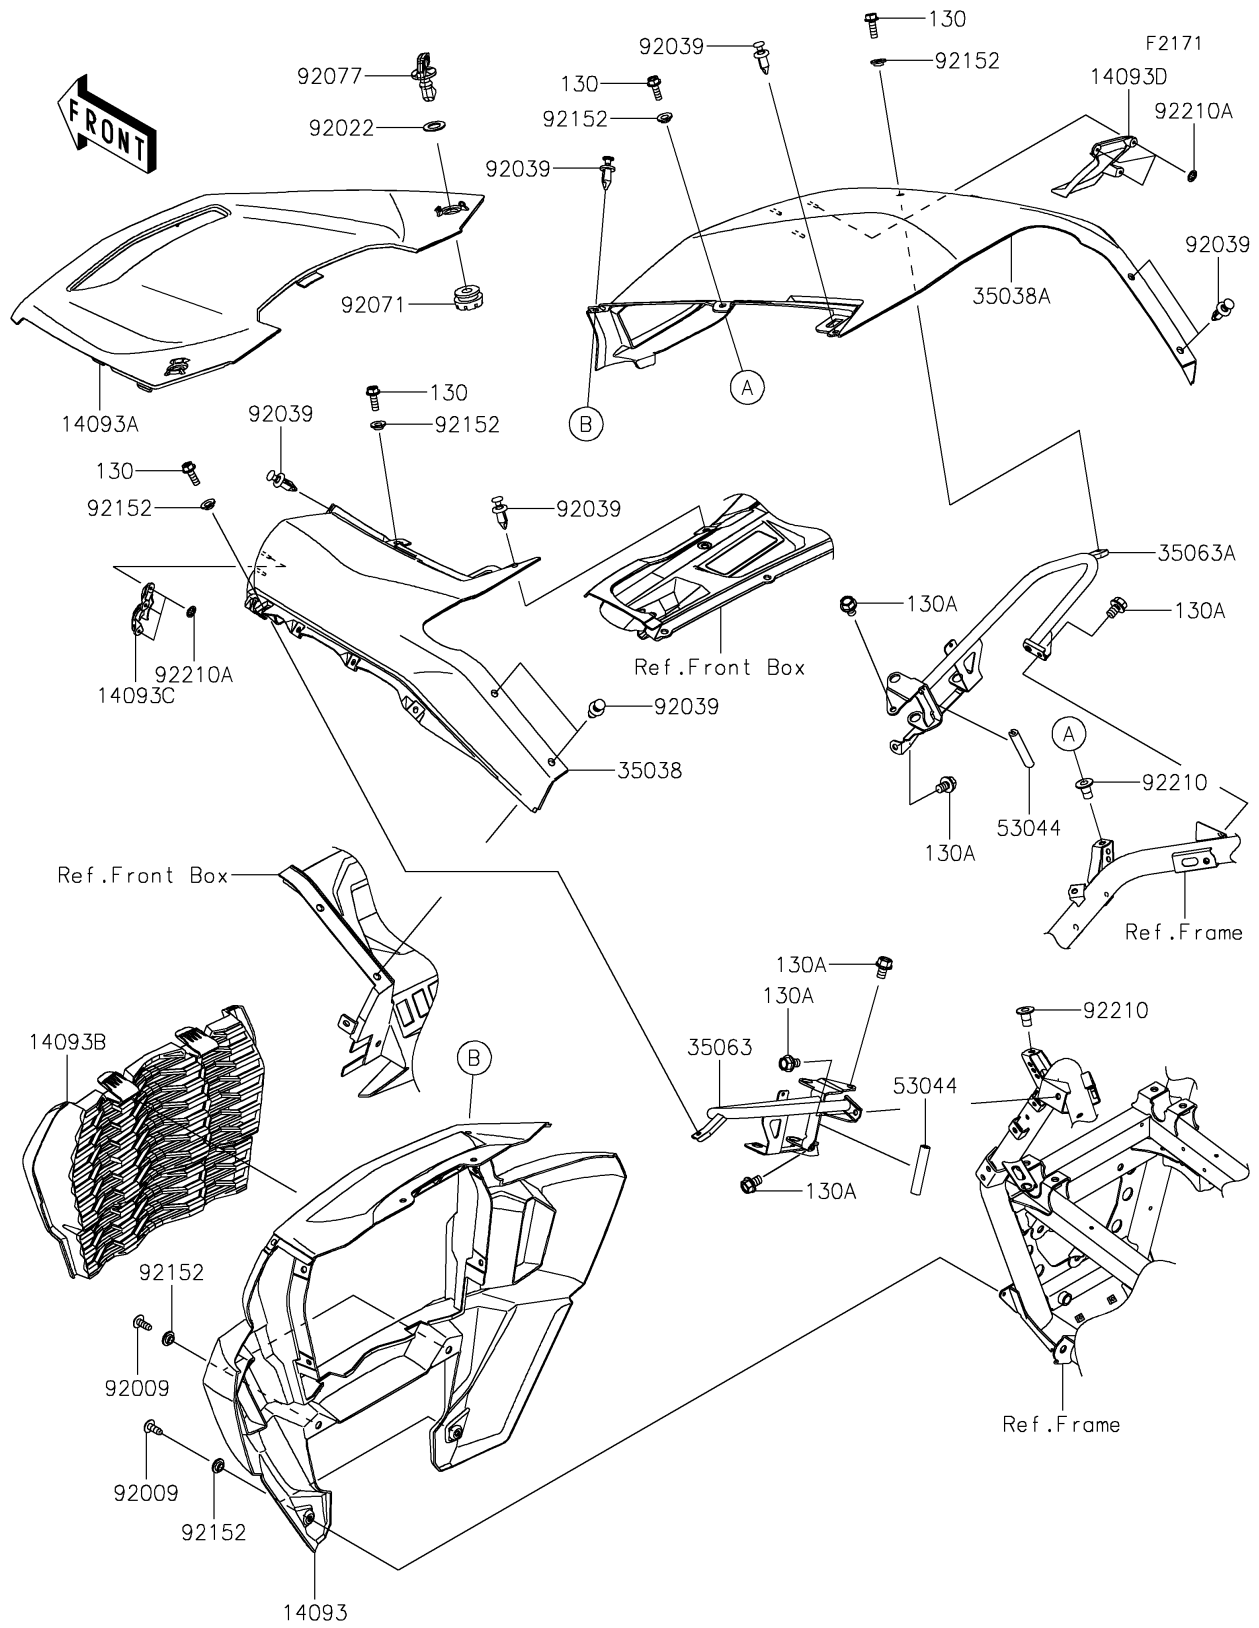

2021 TERYX KRX® 1000 TRAIL EDITION PARTS DIAGRAM

Front Fender(s)

2021 TERYX KRX® 1000 TRAIL EDITION PARTS LIST

Front Fender(s)

ITEM NAME	PART NUMBER	QUANTITY
COVER,FR (Ref # 14093)	14093-0804	1
COVER,HOOD,S.BLACK (Ref # 14093A)	14093-0805-839	1
COVER,FR GRILL (Ref # 14093B)	14093-0810	1
COVER,LH (Ref # 14093C)	14093-0958	1
COVER,RH (Ref # 14093D)	14093-0959	1
FENDER-FRONT,LH,F.C.GRAY (Ref # 35038)	35038-0017-66B	1
FENDER-FRONT,RH,F.C.GRAY (Ref # 35038A)	35038-0018-66B	1
STAY,LH (Ref # 35063)	35063-1464	1
STAY,RH (Ref # 35063A)	35063-1465	1
TRIM,L=50 (Ref # 53044)	53044-1277	2
SCREW,TAPPING,6X16 (Ref # 92009)	92009-1166	4
WASHER,12.5X22X1.2 (Ref # 92022)	92022-072	2
RIVET (Ref # 92039)	92039-0776	8
GROMMET (Ref # 92071)	92071-0746	2
KNOB (Ref # 92077)	92077-0033	2
COLLAR,6.3X9.5X4.1 (Ref # 92152)	92152-1571	8
NUT,LARGE FLANGE,6MM,L=16.5 (Ref # 92210)	92210-1623	2
NUT (Ref # 92210A)	92210-1796	6
BOLT-FLANGED,6X18 (Ref # 130)	130BA0618	4
BOLT-FLANGED,8X12 (Ref # 130A)	130BA0812	6