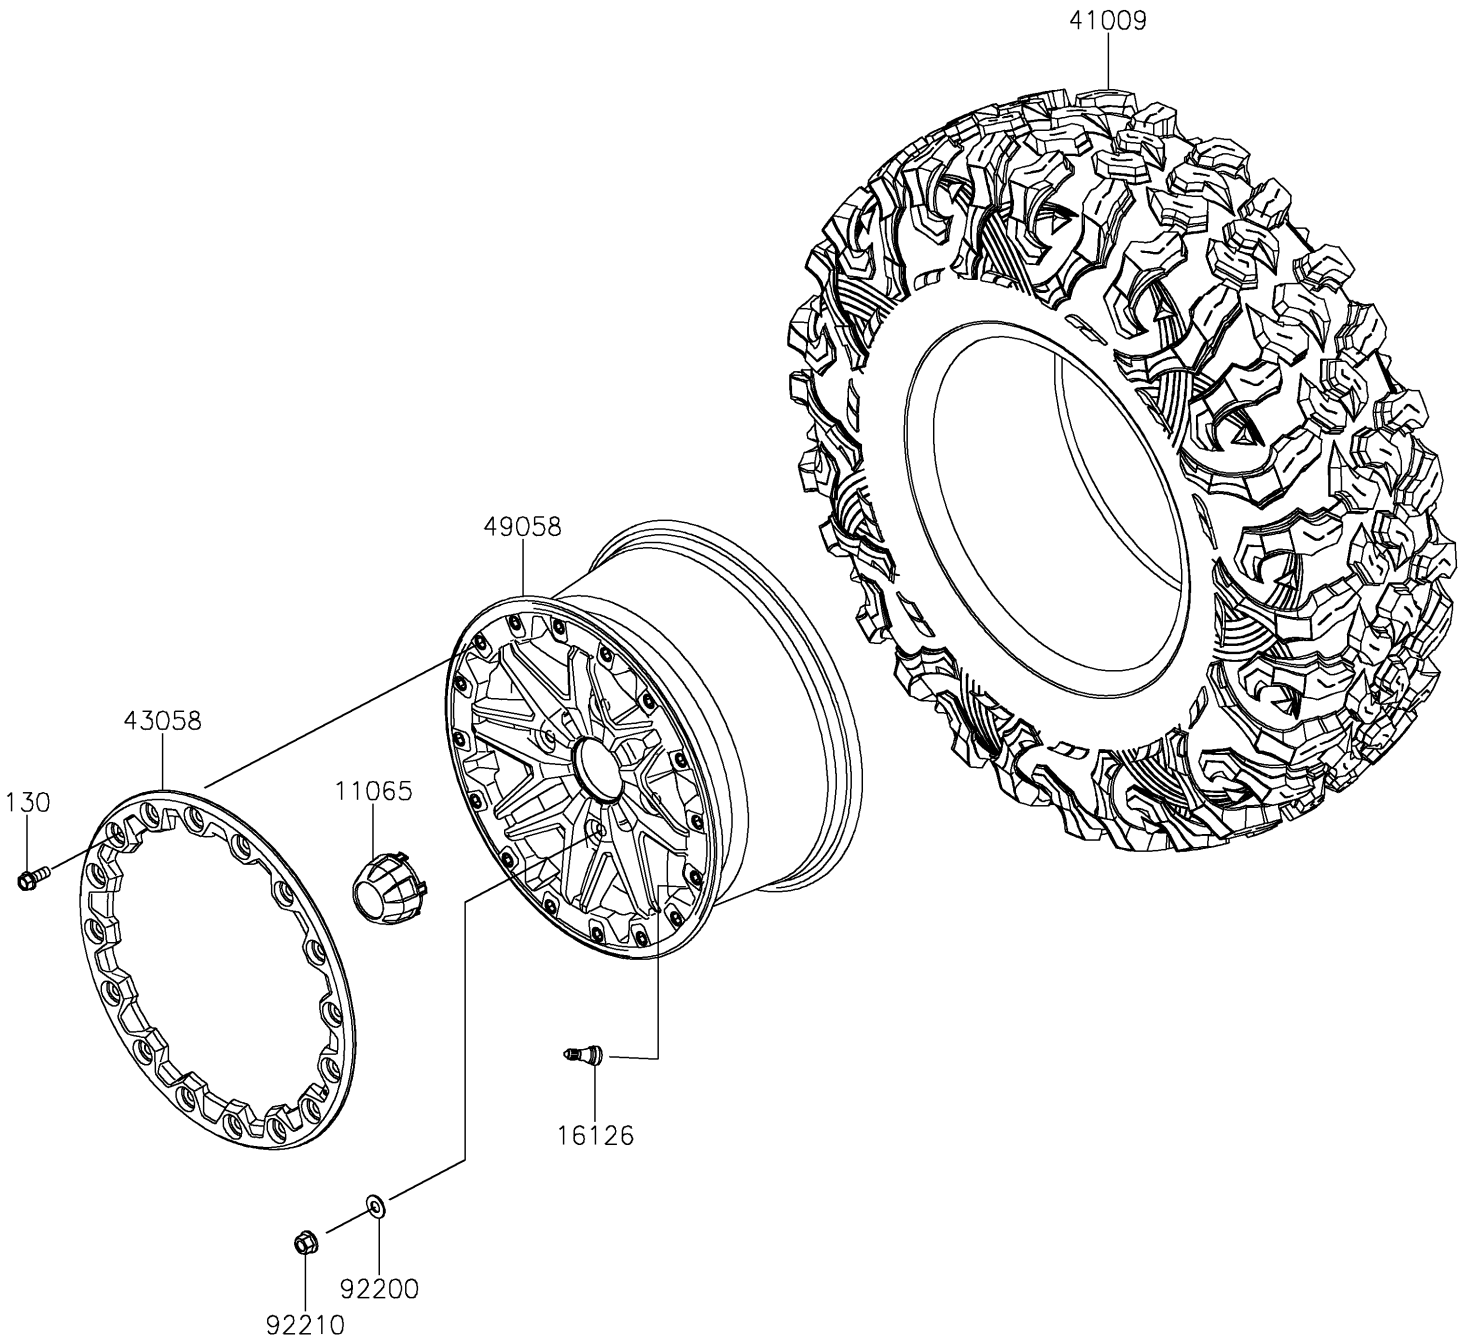

2021 TERYX KRX® 1000 TRAIL EDITION PARTS DIAGRAM

Wheels/Tires

F2210

2021 TERYX KRX® 1000 TRAIL EDITION PARTS LIST

Wheels/Tires

ITEM NAME	PART NUMBER	QUANTITY
CAP,WHEEL (Ref # 11065)	11065-1341	4
VALVE (Ref # 16126)	16126-4001	4
TIRE,31X10.00R15 ML1 (Ref # 41009)	41009-0817	4
RING,BEADLOCK,M.SILVER (Ref # 43058)	43058-0706-66K	4
WHEEL,F.S.BLACK (Ref # 49058)	49058-0706-397	4
WASHER,12.1X25X1.6 (Ref # 92200)	92200-0455	16
NUT,12MM (Ref # 92210)	92210-0603	16
BOLT-FLANGED (Ref # 130)	130CA1025	64