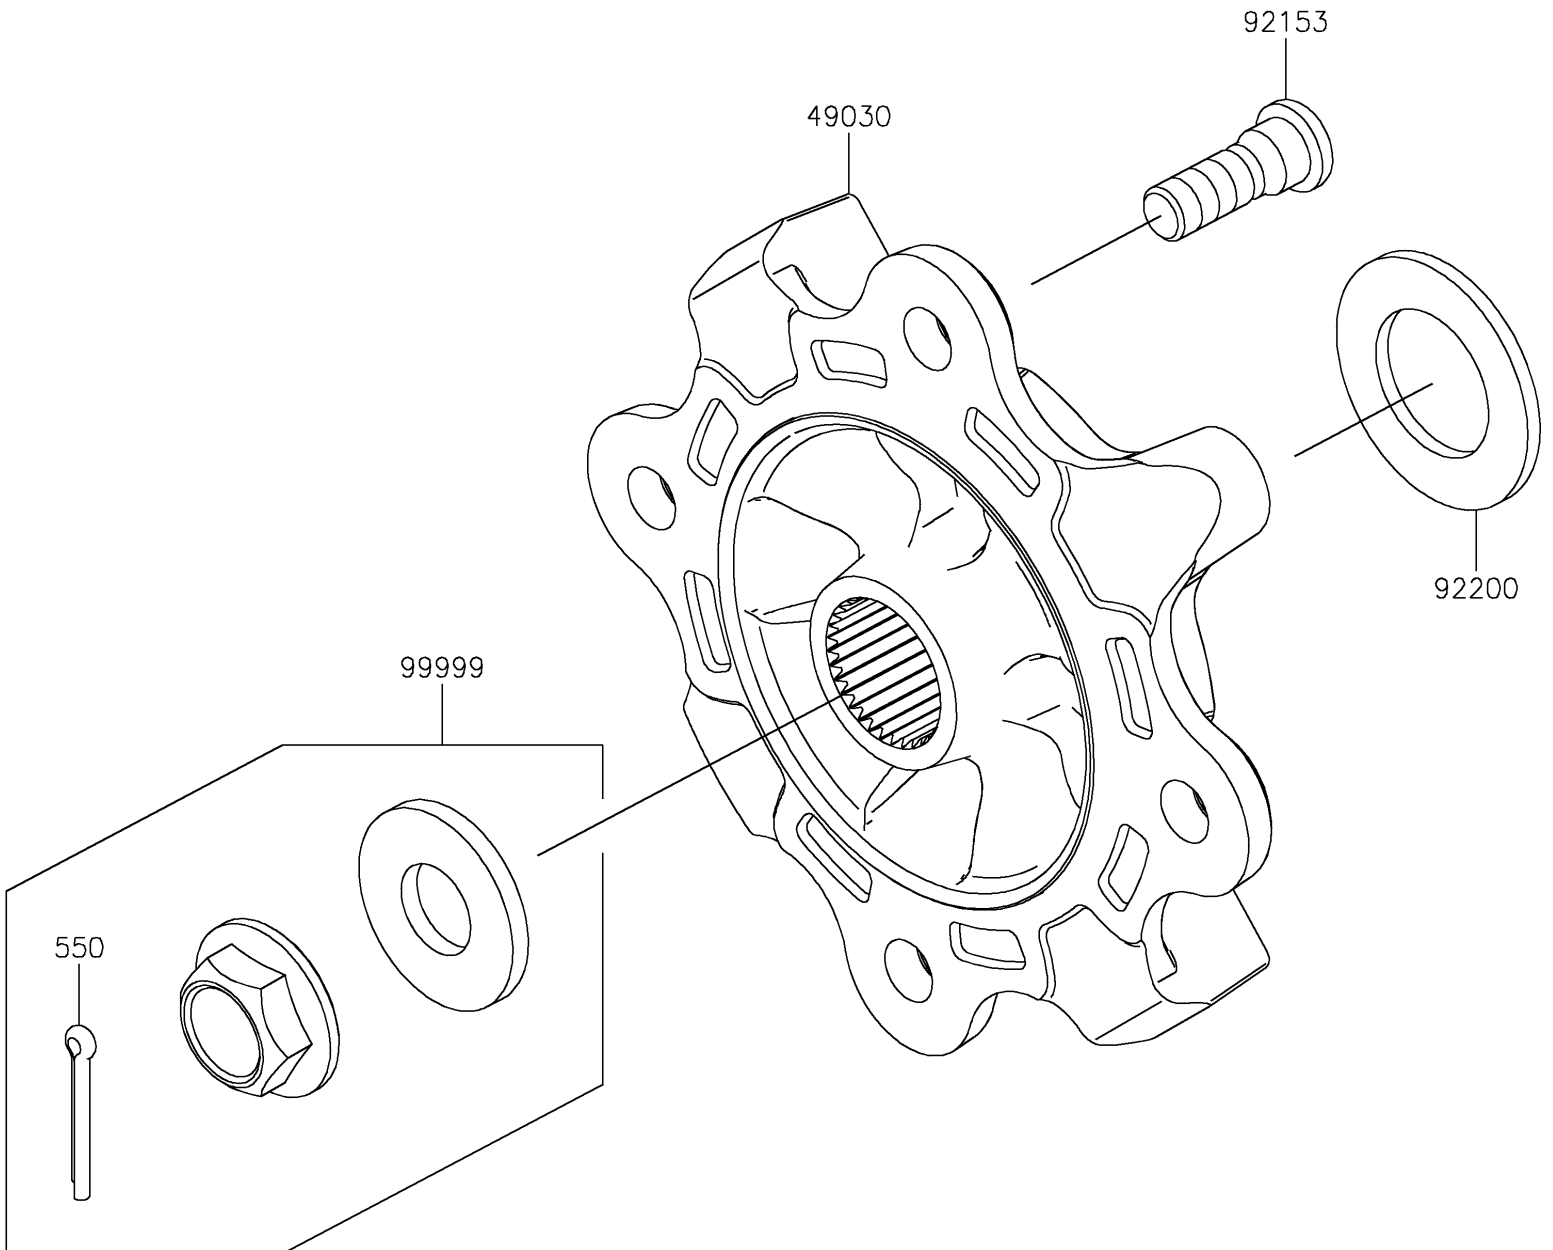

2021 TERYX KRX[®] 1000 TRAIL EDITION PARTS DIAGRAM

Front Hubs/Brakes

F2230

2021 TERYX KRX® 1000 TRAIL EDITION PARTS LIST

Front Hubs/Brakes

ITEM NAME	PART NUMBER	QUANTITY
HUB,FR (Ref # 49030)	49030-0566	2
BOLT,12MM (Ref # 92153)	92153-1915	8
WASHER,33X56X3.5 (Ref # 92200)	92200-2332	2
KIT,FR AXLE NUT (Ref # 99999)	99999-0725	1
PIN-COTTER,4.0X30 (Ref # 550)	550AA4030	1