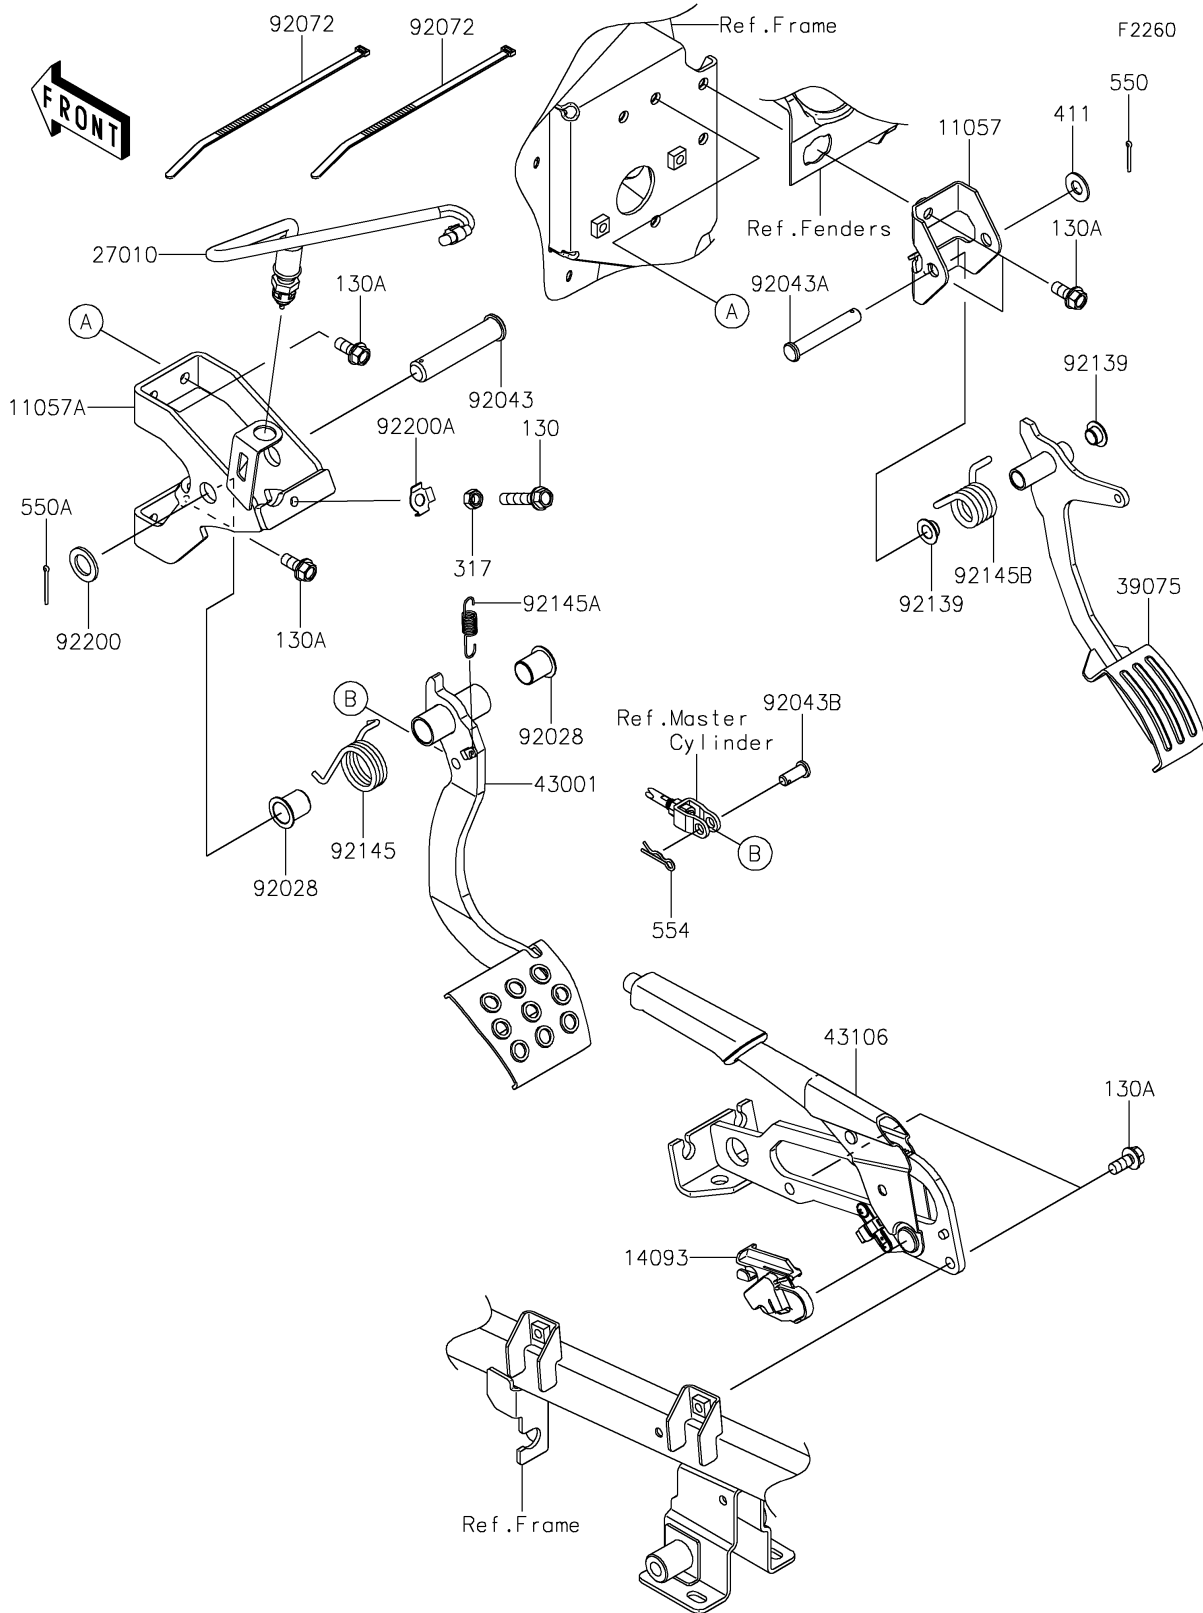

2021 TERYX KRX® 1000 PARTS DIAGRAM

Brake Pedal/Throttle Lever

2021 TERYX KRX® 1000 PARTS LIST

Brake Pedal/Throttle Lever

ITEM NAME	PART NUMBER	QUANTITY
BRACKET,THROTTLE PEDAL (Ref # 11057)	11057-2098	1
BRACKET,BRAKE PEDAL (Ref # 11057A)	11057-2099	1
COVER,SWITCH (Ref # 14093)	14093-1021	1
SWITCH,BRAKE (Ref # 27010)	27010-0724	1
LEVER-THROTTLE (Ref # 39075)	39075-0027	1
LEVER-BRAKE (Ref # 43001)	43001-0767	1
LEVER-ASSY-PARKING BRAKE (Ref # 43106)	43106-0008	1
BUSHING (Ref # 92028)	92028-1571	2
PIN,16X78 (Ref # 92043)	92043-0917	1
PIN (Ref # 92043A)	92043-0996	1
PIN (Ref # 92043B)	92043-1039	1
BAND,L=292.1 (Ref # 92072)	92072-3509	2
BUSHING (Ref # 92139)	92139-0230	2
SPRING (Ref # 92145)	92145-1849	1
SPRING (Ref # 92145A)	92145-1884	1
SPRING (Ref # 92145B)	92145-1909	1
WASHER,16X26X2.3 (Ref # 92200)	92200-0043	1
WASHER,8.5X17X0.8 (Ref # 92200A)	92200-0993	1
BOLT-FLANGED,8X40 (Ref # 130)	130BA0840	1
BOLT-FLANGED,8X18 (Ref # 130A)	130CA0818	7
NUT-HEX-SMALL,8MM (Ref # 317)	317BA0800	1
WASHER-PLAIN,10MM (Ref # 411)	411AA1000	1
PIN-COTTER,2.5X18 (Ref # 550)	550AA2518	1
PIN-COTTER,2.5X25 (Ref # 550A)	550AA2525	1
PIN-SNAP,10MM (Ref # 554)	554DA1000	1